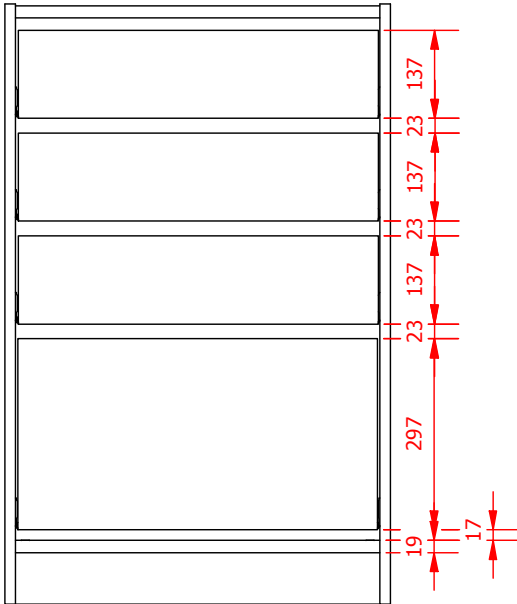

Wardrobe drawer High / Low

40-80 cm

 Drawer side left High / Low 1 pcs	 Drawer side right High / Low 1 pcs	 Drawer Back High / Low 1 pcs	 Drawer bottom 1 pcs
 Euro screw 6,1x11,5mm 4 pcs	 Screw flh 3,5x15 mm 6 pcs	 Screw flh 3,5x45 mm 2 pcs	

40-80 cm

 Drawer front
High / Low
1 pcs

One drawer

 Slide left
1 pcs
 
 Slide right
1 pcs

FIG.
1

FIG.
2

FIG.
3

FIG.
4

FIG. 11

FIG. 12

FIG. 13