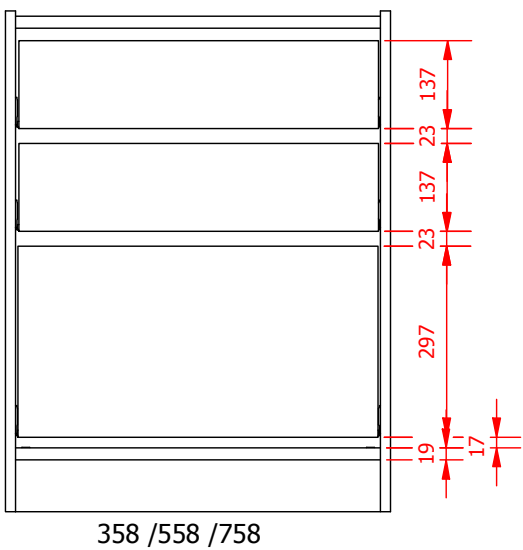

Wardrobe drawer High / Low

40-80 cm

 Drawer side left High / Low 1 pcs	 Drawer side right High / Low 1 pcs	 Drawer Back High / Low 1 pcs	 Drawer bottom 1 pcs
 Euro screw 6,1x11,5mm 4 pcs	 Screw flh 3,5x15 mm 6 pcs	 Screw flh 3,5x45 mm 2 pcs	

40-80 cm

 Drawer front
High / Low
1 pcs

One drawer

 Slide left
1 pcs
 
 Slide right
1 pcs

FIG.
1

FIG.
2

FIG.
3

FIG.
4

FIG. 11

FIG. 12

FIG. 13