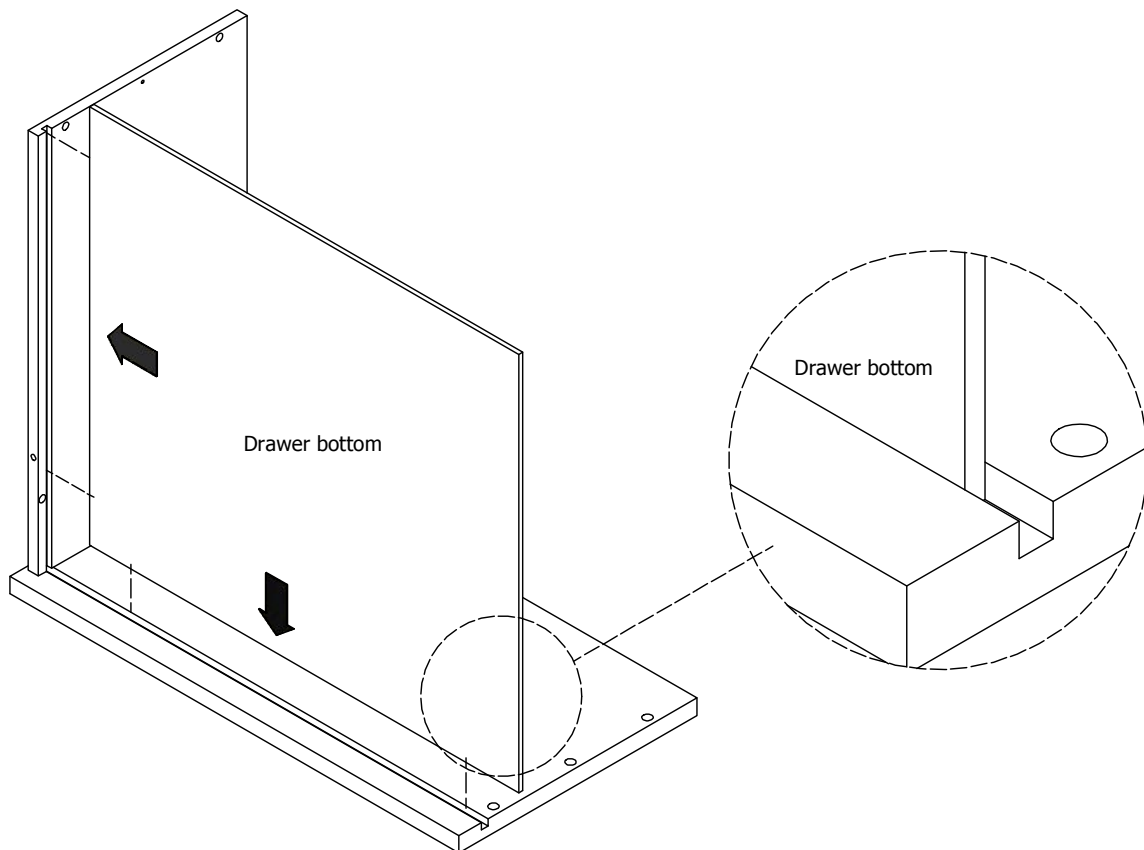

Wardrobe drawer High / Low

40-80 cm

 Drawer side left High / Low 1 pcs	 Drawer side right High / Low 1 pcs	 Drawer Back High / Low 1 pcs	 Drawer bottom 1 pcs
 Euro screw 6,1x11,5mm 4 pcs	 Screw flh 3,5x15 mm 6 pcs	 Screw flh 3,5x45 mm 2 pcs	

40-80 cm

 Drawer front
High / Low
1 pcs

One drawer

 Slide left
1 pcs
 
 Slide right
1 pcs

FIG.
1

FIG.
2

FIG.
3

FIG.
4