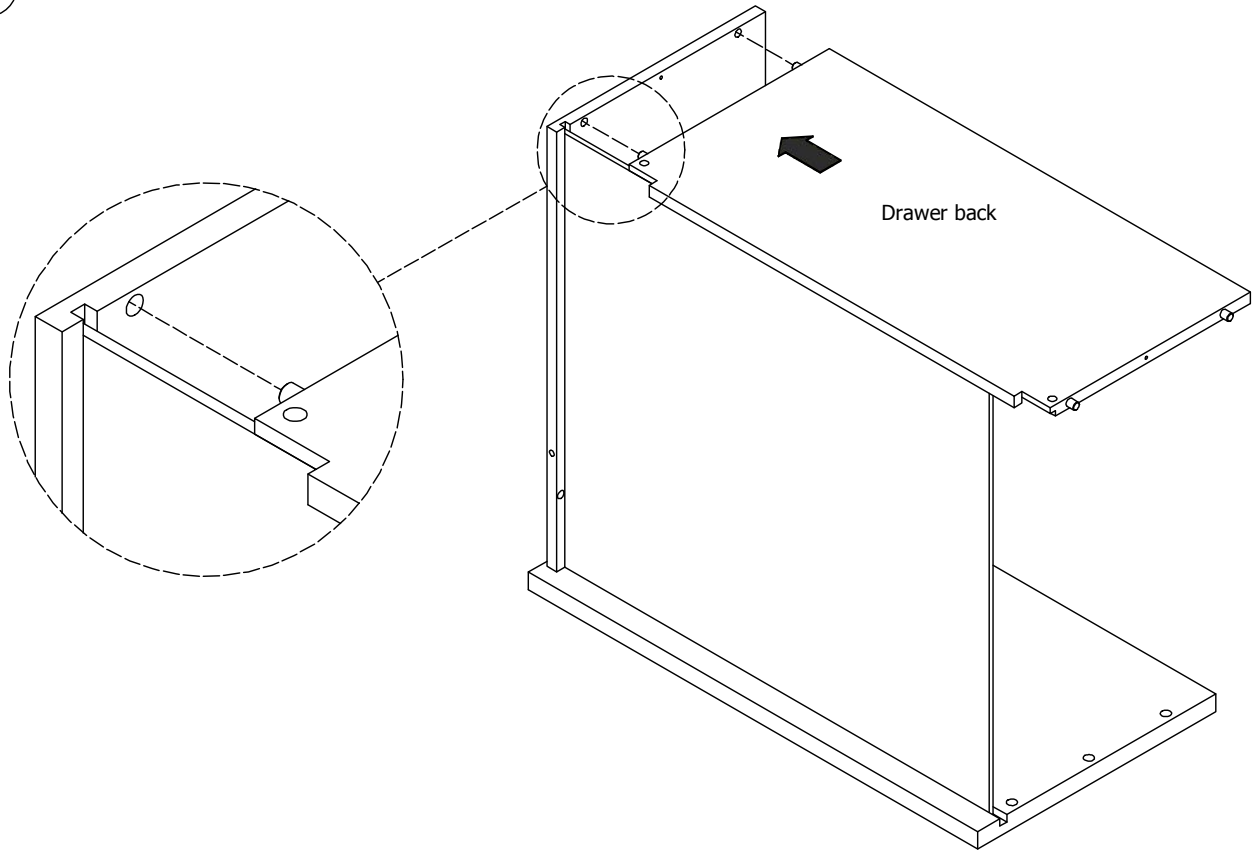

Wardrobe drawer High / Low

40-80 cm

 Drawer side left High / Low 1 pcs	 Drawer side right High / Low 1 pcs	 Drawer Back High / Low 1 pcs	 Drawer bottom 1 pcs
 Euro screw 6,1x11,5mm 4 pcs	 Screw flh 3,5x15 mm 6 pcs	 Screw flh 3,5x45 mm 2 pcs	

40-80 cm

 Drawer front
High / Low
1 pcs

One drawer

 Slide left
1 pcs
 
 Slide right
1 pcs

FIG.
1

FIG.
2

FIG.
3

FIG.
4