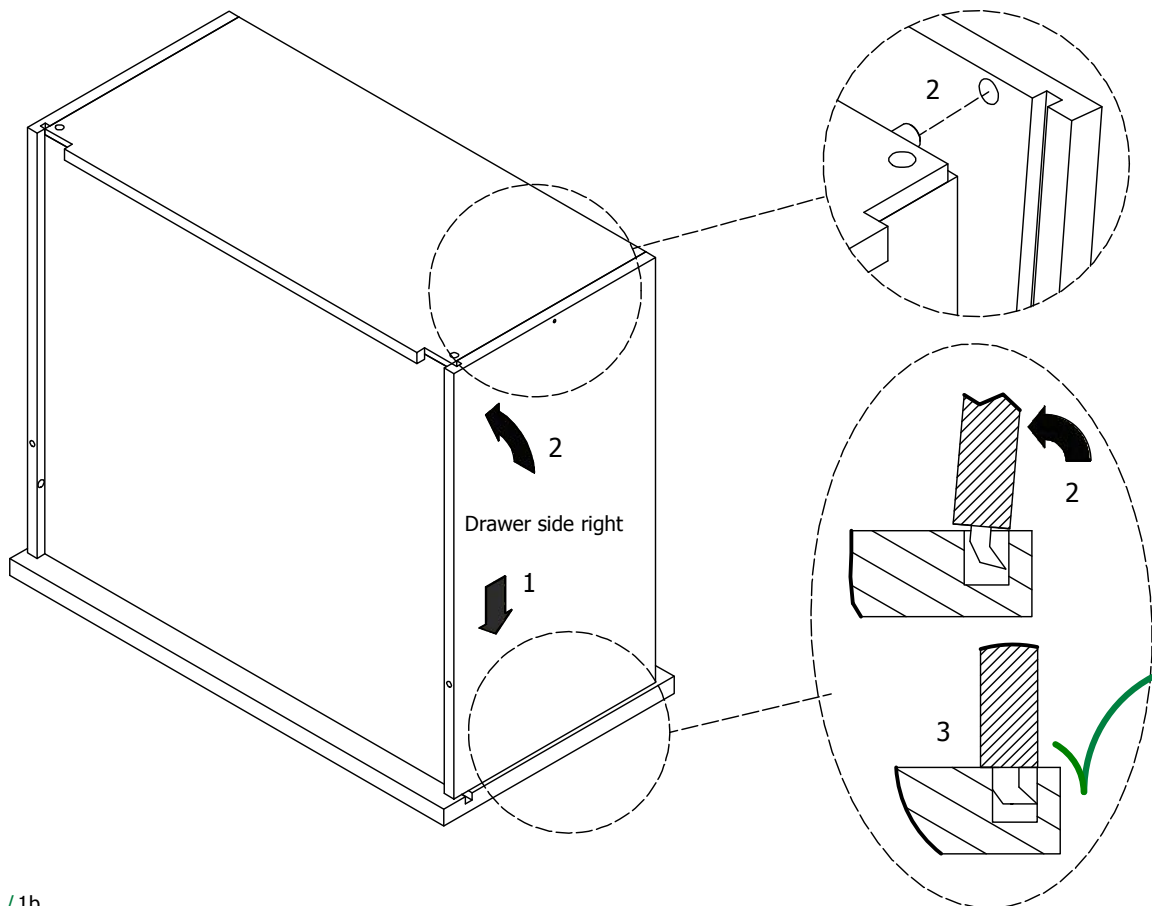

Wardrobe drawer High / Low

40-80 cm

 Drawer side left High / Low 1 pcs	 Drawer side right High / Low 1 pcs	 Drawer Back High / Low 1 pcs	 Drawer bottom 1 pcs
 Euro screw 6,1x11,5mm 4 pcs	 Screw flh 3,5x15 mm 6 pcs	 Screw flh 3,5x45 mm 2 pcs	

40-80 cm

 Drawer front
High / Low
1 pcs

One drawer

 Slide left
1 pcs
 
 Slide right
1 pcs

FIG.
1

FIG.
2

FIG.
3

FIG.
4