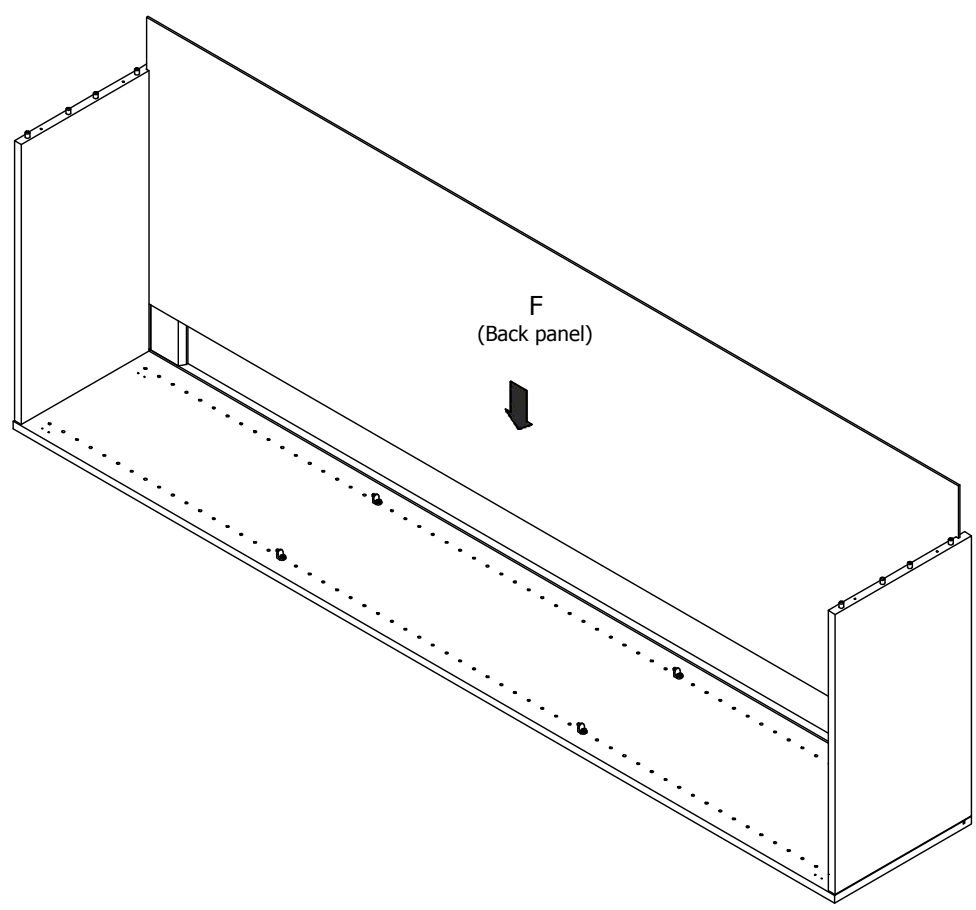

BP00330(without integrated handle)

 Connecting fitting 50x20 2 pcs	 Screw flh 3,5x15 mm 4 pcs
---	--

OR

BP20707(with integrated handle)

 Door connector 210x20x3 2 pcs	 Screw flh 3,5x15 mm 8 pcs
--	--

FIG. 1 Side Left

FIG. 2 Side Right

FIG. 3

FIG. 4

FIG. 5

FIG. 6

FIG. 7

FIG. 8

FIG. 9