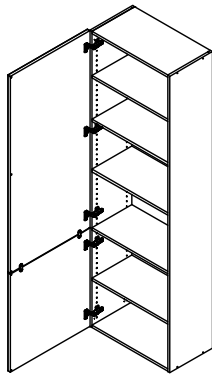

kvik

DSH9215

Check out easy
mounting of you bath

Front without integrated handle

Front with integrated handle

kvik 

Check out easy
mounting of you bath

DSH9215

BH32*2,000 / 176

 B (Base-top) 2 pcs	 C (Shelf) 2 pcs	 CC (Shelf) 3 pcs	 J (Suspension list) 1 pcs	 JJ (Suspension list) 1 pcs	 Glue 15 gr 1 pcs
--	---	--	--	--	---

HS19232,000 / KVIK

 A (Side) 2 pcs

 F (Back panel) 1 pcs
--

BP00418
Hinge 107 degrees
5 pcs

BP00417
Mounting plate
5 pcs

BP00270-BP00250

 Bumper 7x1,5 mm 5 pcs	 Euro screw 6,3x11 mm 8 pcs	 Shelf support ø5x7 mm Plast 12 pcs	 Shelf support 14x12 mm ø5 8 pcs	 Screw flh 3,5x15 mm 8 pcs	 Angle 45x55x30x2 mm 2 pcs
--	---	---	--	--	--

BP00330(without integrated handle)

 Connecting fitting 50x20 2 pcs	 Screw flh 3,5x15 mm 4 pcs
---	--

OR

BP20707(with integrated handle)

 Door connector 210x20x3 2 pcs	 Screw flh 3,5x15 mm 8 pcs
--	--

FIG. 1 Side Left