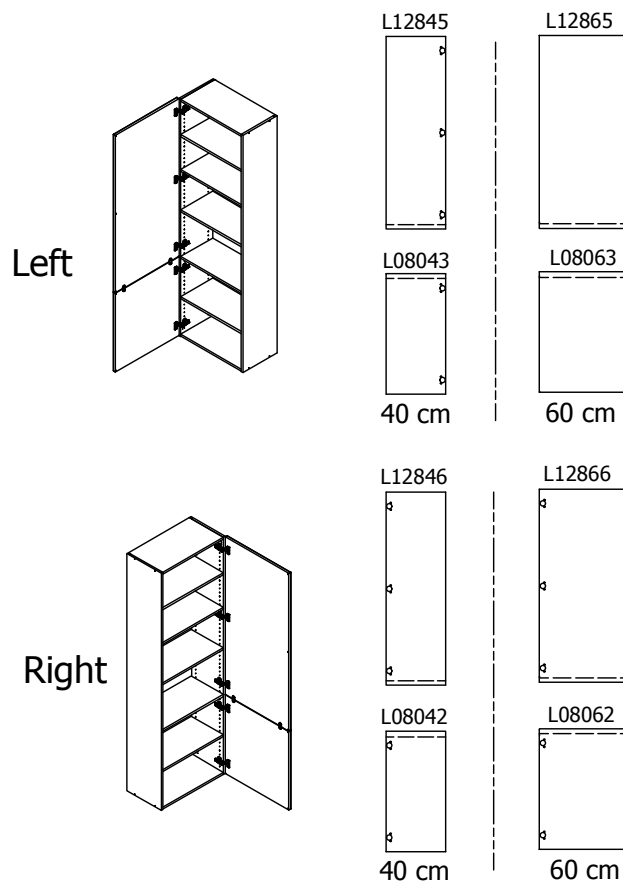

kvik

DSH9215

Check out easy
mounting of you bath

Front without integrated handle

Front with integrated handle

kvik 

Check out easy
mounting of you bath

DSH9215

BH32*2,000 / 176

 B (Base-top) 2 pcs	 C (Shelf) 2 pcs	 CC (Shelf) 3 pcs	 J (Suspension list) 1 pcs	 JJ (Suspension list) 1 pcs	 Glue 15 gr 1 pcs
--	---	--	--	--	---

HS19232,000 / KVIK

 A (Side) 2 pcs

 F (Back panel) 1 pcs
--

BP00330(without integrated handle)

 Connecting fitting 50x20 2 pcs	 Screw flh 3,5x15 mm 4 pcs
---	--

OR

BP20707(with integrated handle)

 Door connector 210x20x3 2 pcs	 Screw flh 3,5x15 mm 8 pcs
--	--

FIG. 1 Side Left

Left

Right

L128*3 / L128*5

L080*0 / L080*3

L128*3 / L128*6

L080*0 / L080*2

Adjustment

FIG. 10