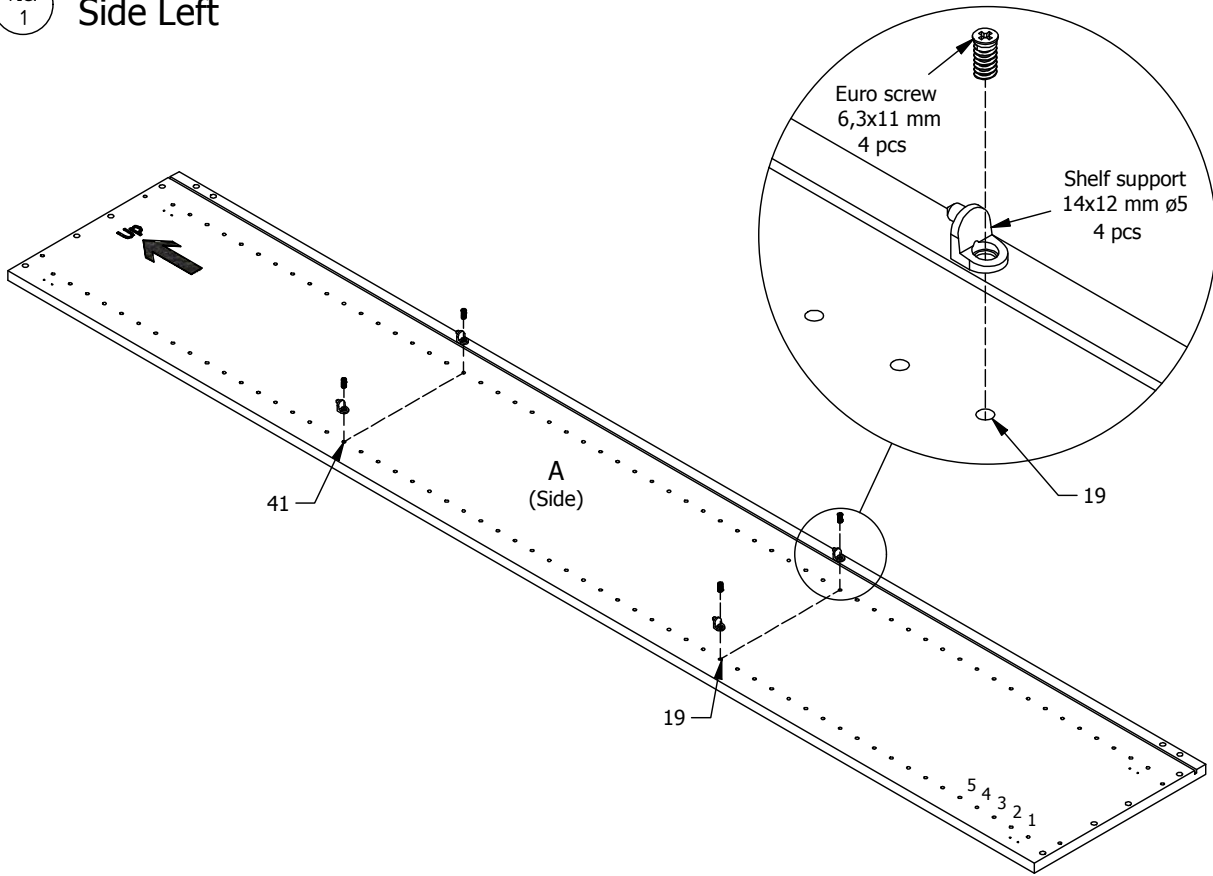

BP00418
Hinge 107 degrees
5 pcs

BP00417
Mounting plate
5 pcs

BP00270-BP00250

 Bumper 7x1,5 mm 5 pcs	 Euro screw 6,3x11 mm 8 pcs	 Shelf support ø5x7 mm Plast 12 pcs	 Shelf support 14x12 mm ø5 8 pcs	 Screw flh 3,5x15 mm 8 pcs	 Angle 45x55x30x2 mm 2 pcs
--	---	---	--	--	--

BP00330(without integrated handle)

 Connecting fitting 50x20 2 pcs	 Screw flh 3,5x15 mm 4 pcs
---	--

OR

BP20707(with integrated handle)

 Door connector 210x20x3 2 pcs	 Screw flh 3,5x15 mm 8 pcs
--	--

FIG. 1 Side Left

FIG. 2 Side Right

FIG. 3

FIG. 4

FIG. 5

FIG. 6

FIG. 7

FIG. 8

FIG. 9

Left

Right

L128*3 / L128*5

L080*0 / L080*3

L128*3 / L128*6

L080*0 / L080*2

Adjustment

FIG. 10