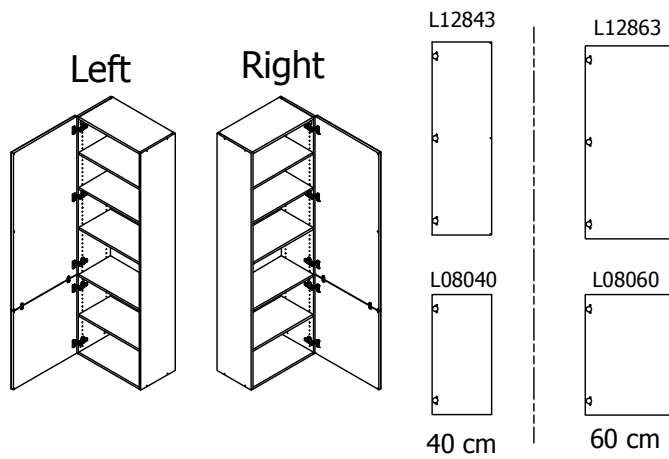

Front without integrated handle