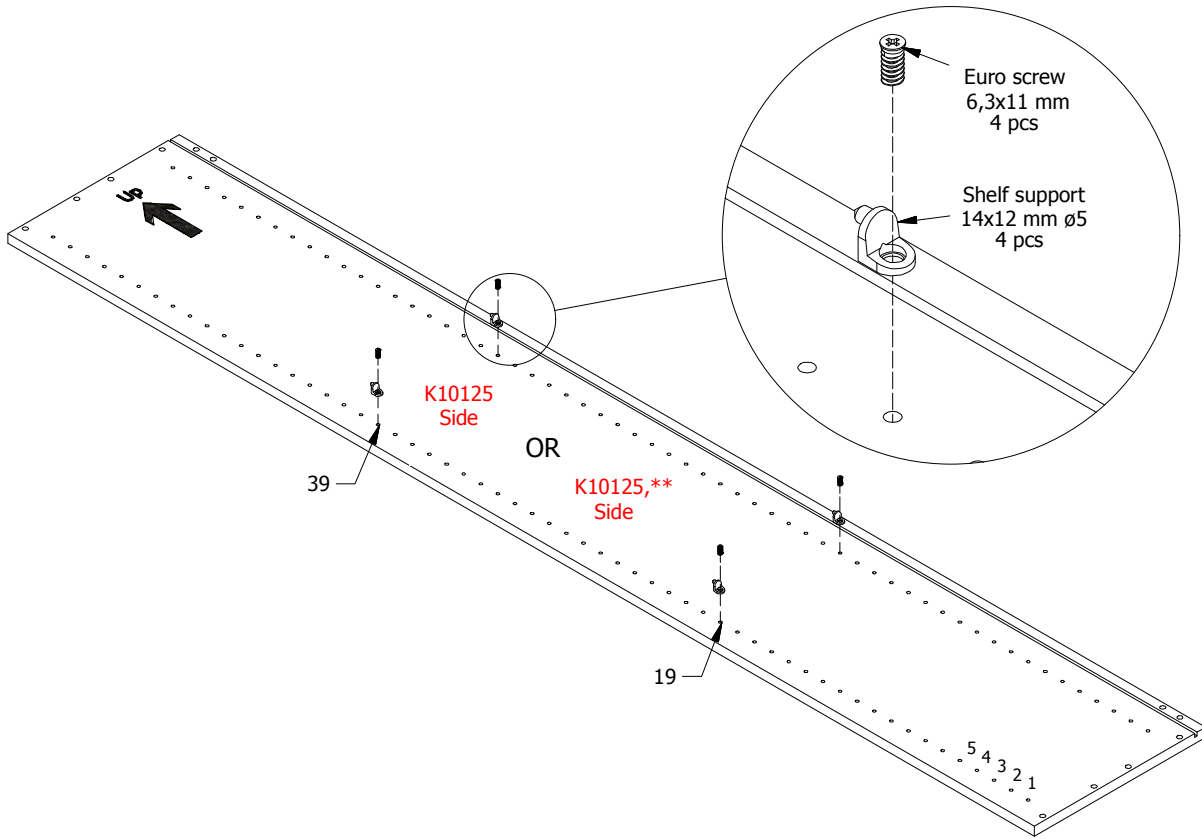

kvik

MDSH9210,060

BH3260,***

HS19232,000 OR KVIK

Hinge
107 degrees
6 pcs

Mounting
plate
6 pcs

BP00250-BP00270

FIG. 1

FIG. 10

FIG. 11

FIG. 12

FIG. 13

Fig 14

Adjustment