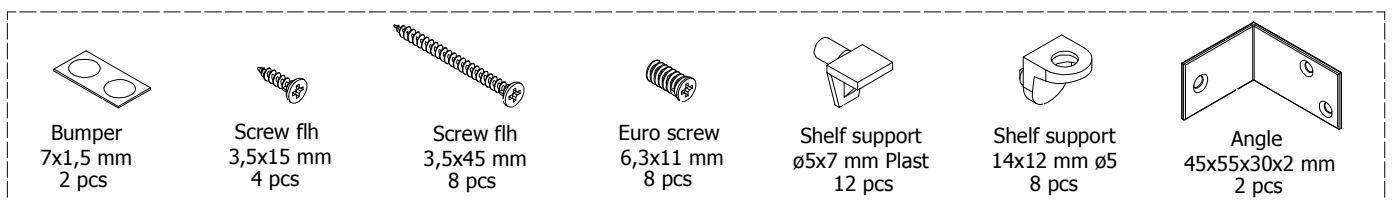

kvik

MDSH9210,060

BH3260,***

HS19232,000 OR KVIK

Hinge
107 degrees
6 pcs

Mounting
plate
6 pcs

BP00250-BP00270

FIG. 1