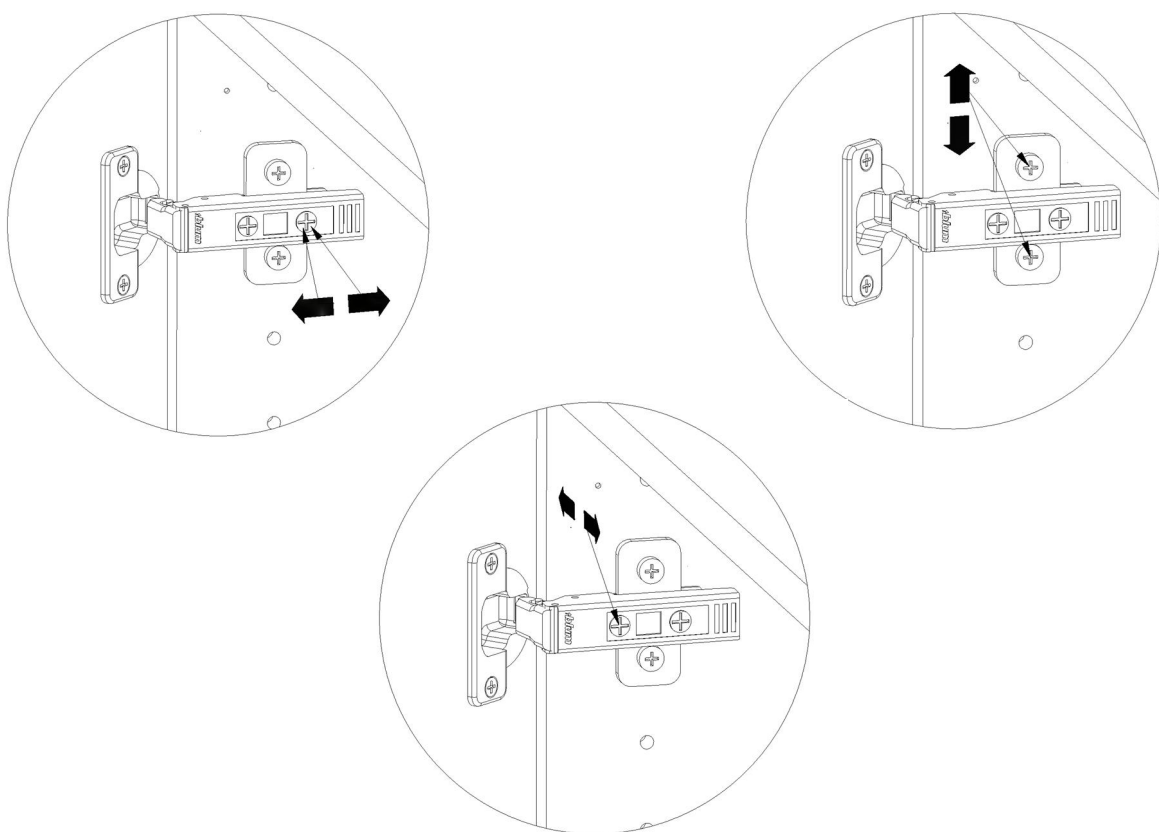

kvik 

Check out easy
mounting of you bath

DSH9210

Front without integrated handle

Left

Right

L19240

40 cm

BP00418
Hinge 107 degrees
3 pcs

BP00417
Mounting plate
3 pcs

BP00250-BP00270

FIG. 1 Side Left

FIG. 2 Side Right

FIG. 3

FIG. 4

FIG. 5

FIG. 6

FIG. 7

FIG. 8

FIG. 9

Adjustment

FIG. 10

FIG. 11

FIG. 12