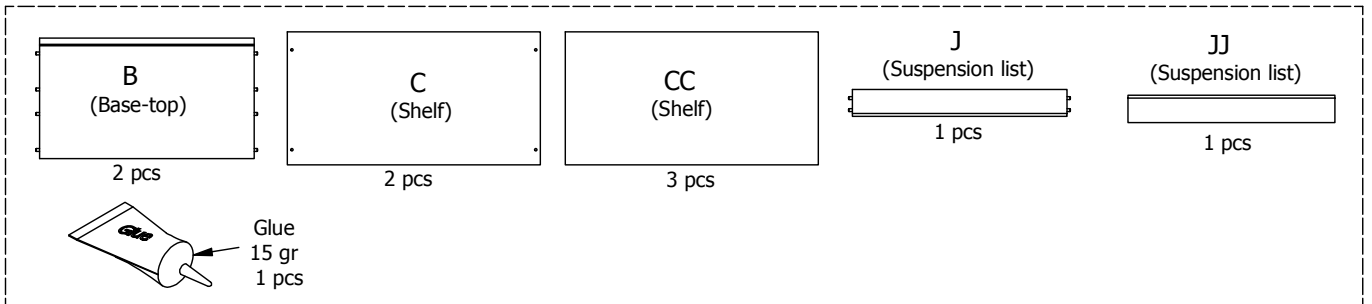

L19260

60 cm

kvik

kvik

DSH9210

Check out easy mounting of you bath

BH32*2,000 / 176

HS19232,000 / KVIK