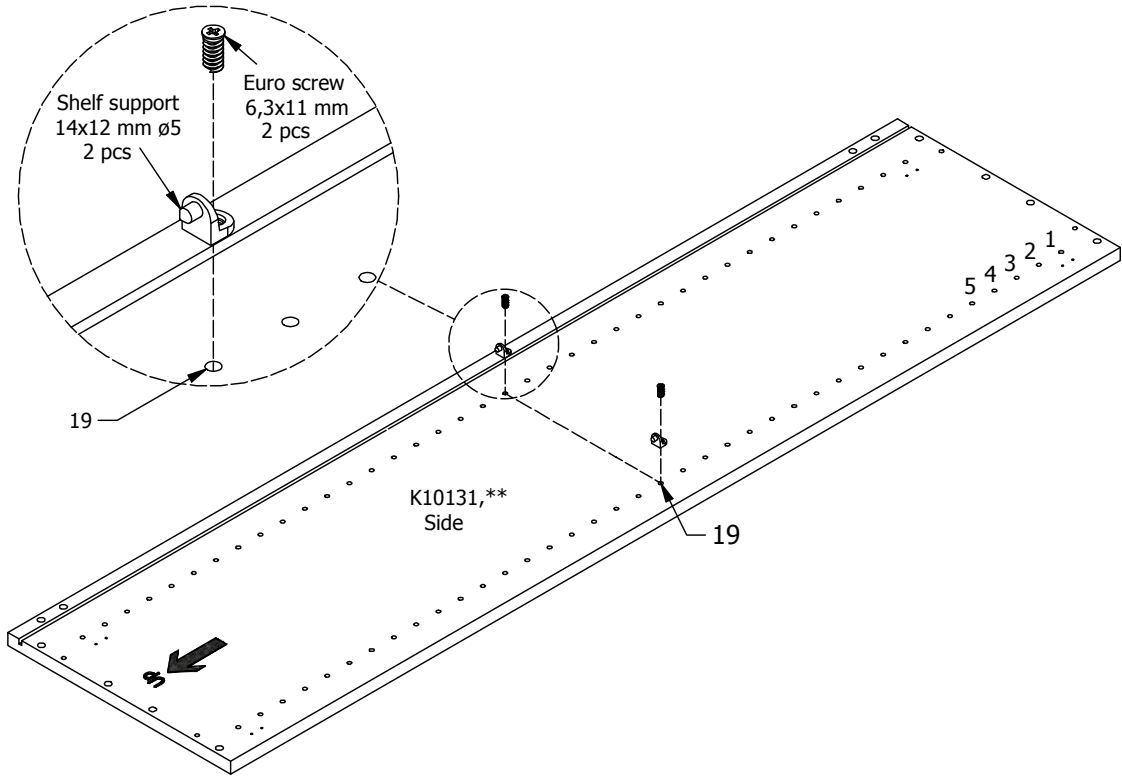

kvik

DSH2837

Check out easy
mounting of you bath

Front without integrated handle

Left

Right

L01342,110

40 cm

kvik

Check out easy
mounting of you bath

DSH2837

BH3242,000 / 176

HS12832,000 / 176

ID21570

BP00270-BP00250-BP11400

FIG. 1 Side Left

FIG. 2 Side Right

FIG. 3

FIG. 4

FIG. 5

FIG. 6

FIG. 7

FIG. 8

FIG. 9