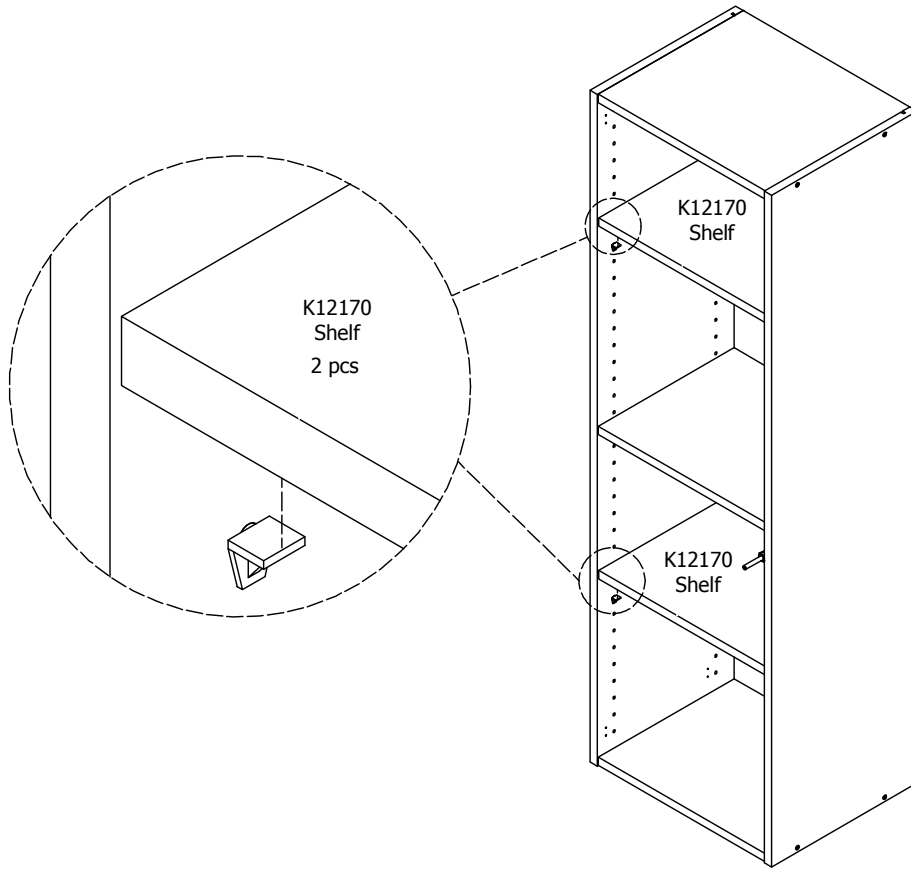

kvik

DSH2837

Check out easy
mounting of you bath

Front without integrated handle

Left

Right

L01342,110

40 cm

FIG. 2 Side Right

FIG. 3

FIG. 4

FIG. 5

FIG. 6

FIG. 7

FIG. 8

FIG. 9

FIG. 10

FIG. 11

FIG. 12

FIG. 13

Adjustment

Installation, please read instruction BP11400