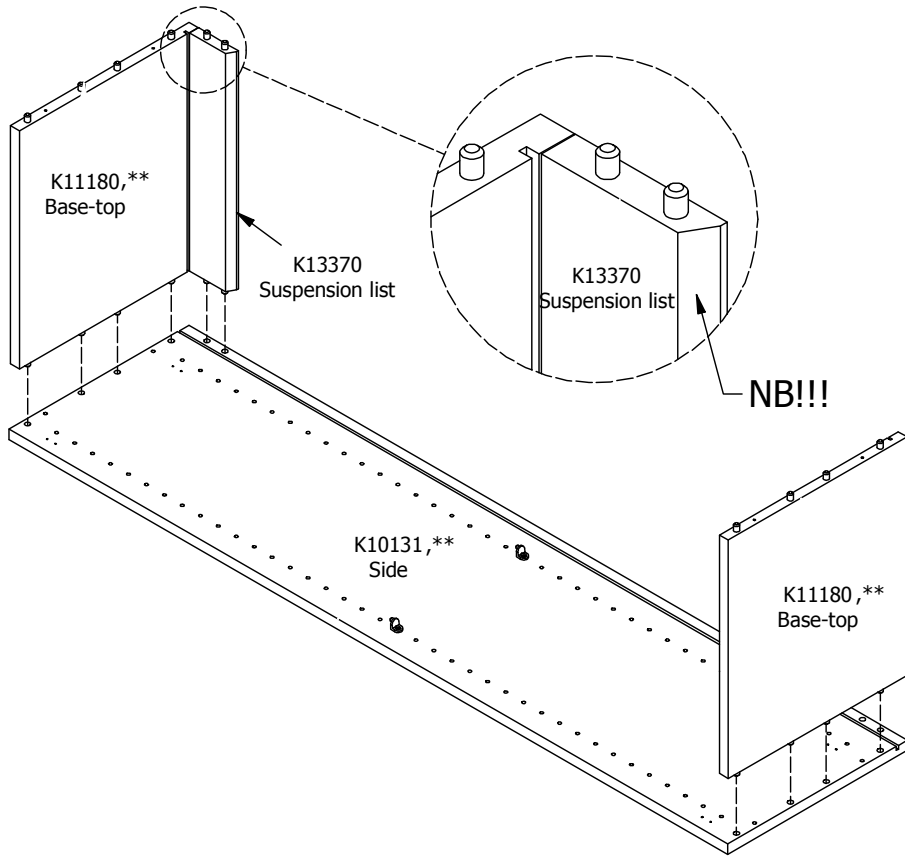

kvik

DSH2837

Check out easy
mounting of you bath

Front without integrated handle

Left

Right

L01342,110

40 cm

FIG. 2 Side Right

FIG. 3

FIG. 4

FIG. 5

FIG. 6

FIG. 7

FIG. 8

FIG. 9

FIG. 10

FIG. 11

FIG. 12

FIG. 13

Adjustment

Installation, please read instruction BP11400