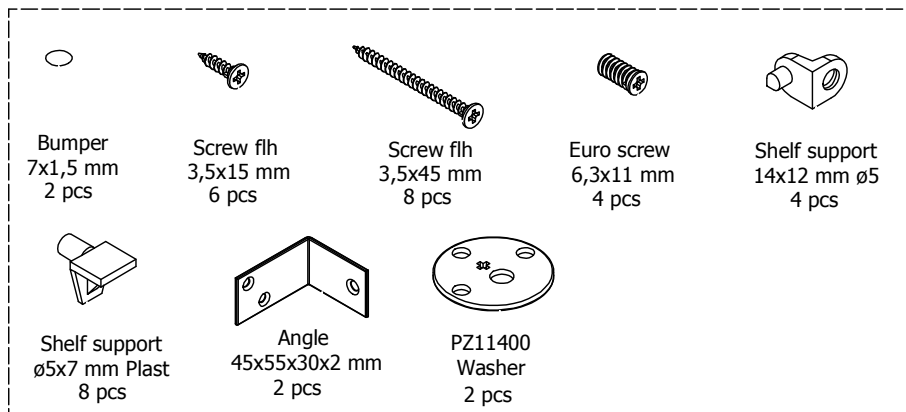

kvik

DSH2837

Check out easy
mounting of you bath

Front without integrated handle

Left

Right

L01342,110

40 cm

kvik

Check out easy
mounting of you bath

DSH2837

BH3242,000 / 176

HS12832,000 / 176

ID21570

BP00270-BP00250-BP11400

FIG. 1 Side Left

FIG. 2 Side Right

FIG. 3

FIG. 4

FIG. 5

FIG. 6

FIG. 7

FIG. 8

FIG. 9