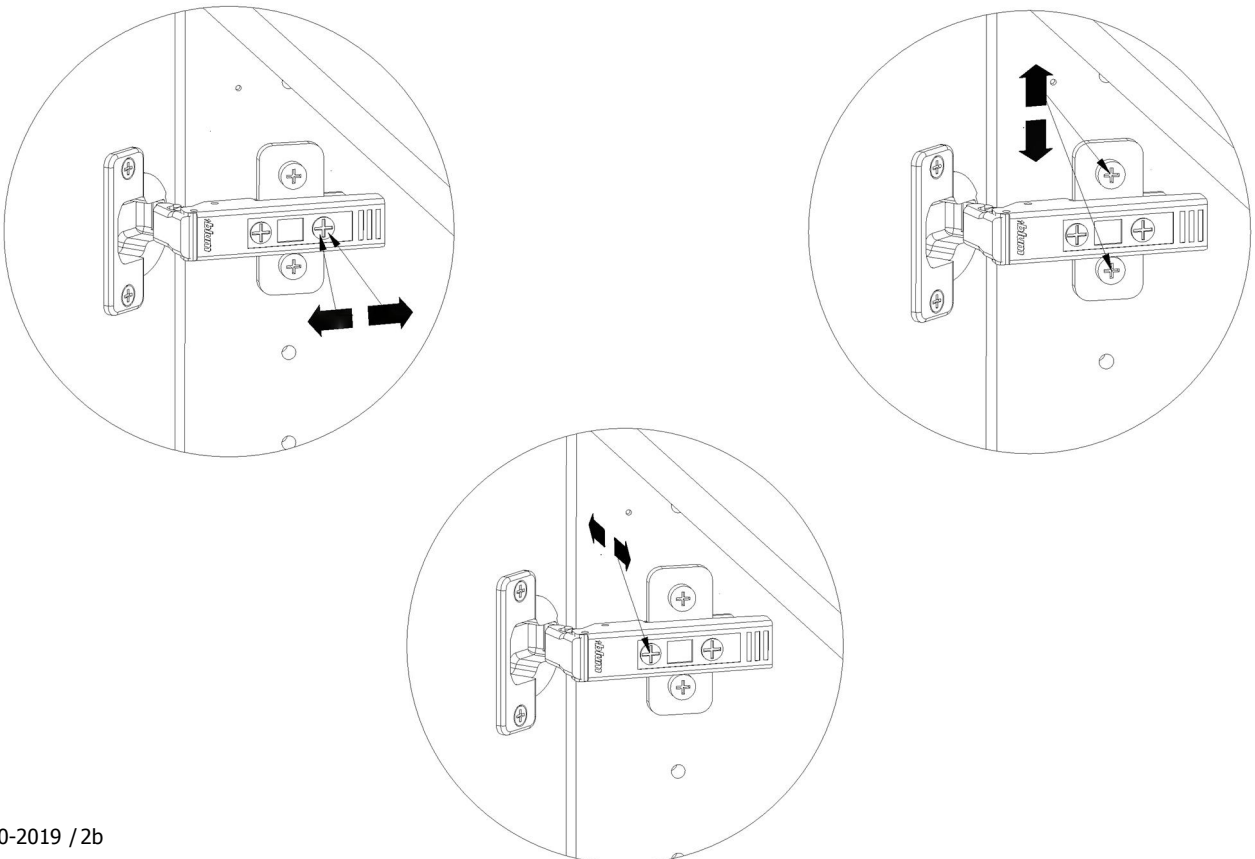

kvik

DSH2837

Check out easy
mounting of you bath

Front without integrated handle

Left

Right

L01342,110

40 cm

FIG. 2 Side Right

FIG. 3

FIG. 4

FIG. 5

FIG. 6

FIG. 7

FIG. 8

FIG. 9

FIG. 10

FIG. 11

FIG. 12

FIG. 13

Adjustment

Installation, please read instruction BP11400