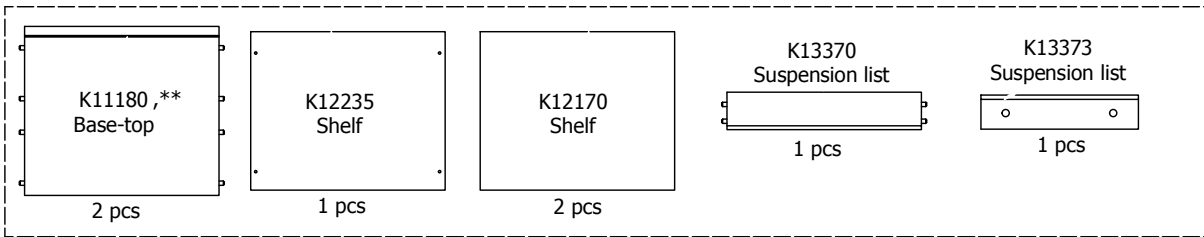

kvik

DSH2837

Check out easy
mounting of you bath

Front without integrated handle

Left

Right

L01342,110

40 cm

kvik

Check out easy
mounting of you bath

DSH2837

BH3242,000 / 176

HS12832,000 / 176

ID21570

BP00270-BP00250-BP11400

FIG. 1 Side Left