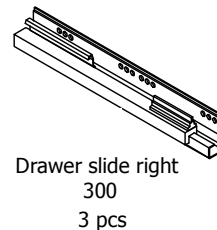

kvik

Check out easy mounting of you bath

DSH2822

Front without integrated handle

Front with integrated handle

kvik 

Check out easy
mounting of you bath

DSH2822

BH32*2,000 / 176

HS12832,000 / KVIK

BP00270-BP00250

FIG. 1 Side Left

FIG. 2 Side Right

FIG. 3 Side Left

FIG. 4 Side Right

FIG.
5