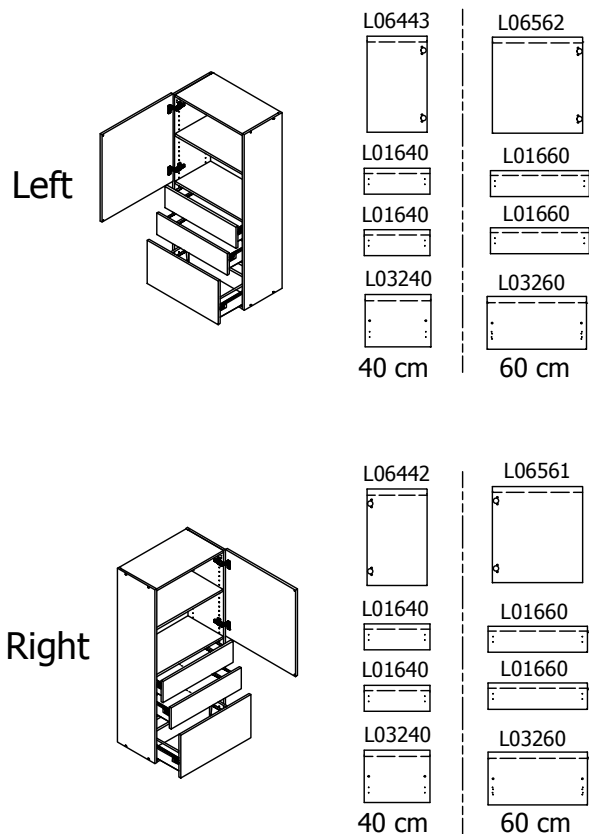

kvik

Check out easy mounting of you bath

DSH2822

Front without integrated handle

Front with integrated handle

kvik 

Check out easy
mounting of you bath

DSH2822

BH32*2,000 / 176

HS12832,000 / KVIK

BP00270-BP00250

FIG. 1 Side Left

FIG. 2 Side Right

FIG. 3 Side Left

FIG. 4 Side Right

FIG.
5

Right

Left

Adjustment

Fig 14

Installation, please read instruction SV12224