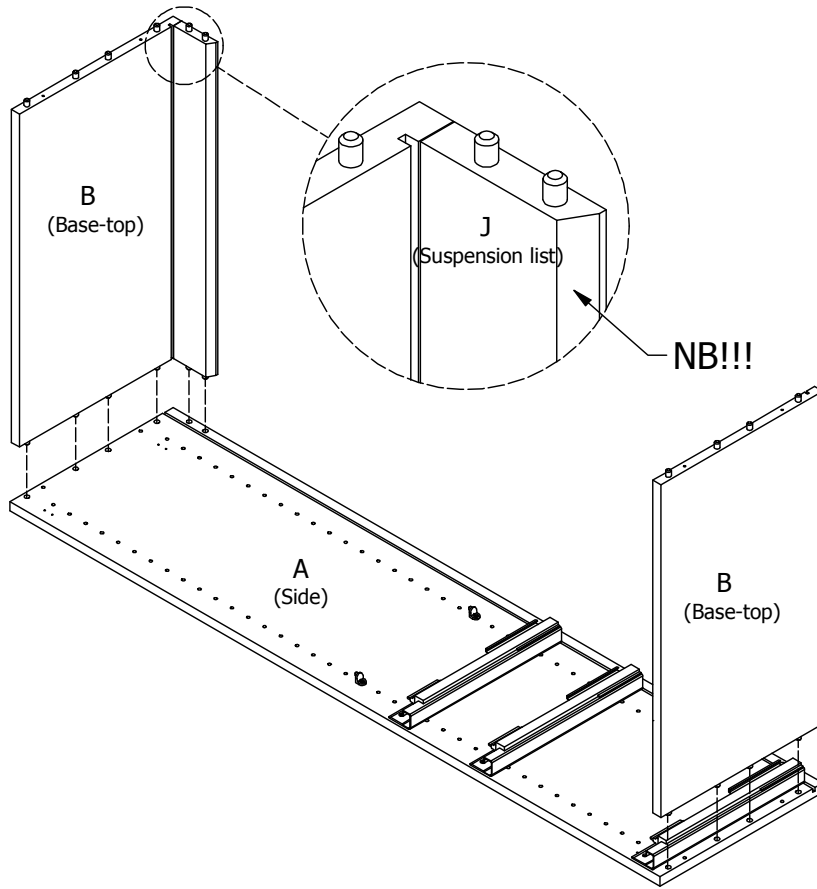

kvik

Check out easy mounting of you bath

DSH2822

Front without integrated handle

Front with integrated handle

kvik 

Check out easy
mounting of you bath

DSH2822

BH32*2,000 / 176

HS12832,000 / KVIK

BP00270-BP00250

FIG. 1 Side Left

FIG. 2 Side Right

FIG. 3 Side Left

FIG. 4 Side Right

FIG.
5

FIG.
6

FIG. 7

FIG. 8

FIG. 9

FIG. 10

FIG. 11

FIG. 12

FIG. 13