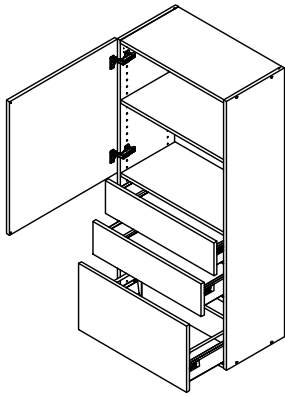

kvik

Check out easy mounting of you bath

DSH2822

Front without integrated handle

Front with integrated handle

kvik 

Check out easy
mounting of you bath

DSH2822

BH32*2,000 / 176

HS12832,000 / KVIK

BP00270-BP00250

FIG. 1 Side Left

FIG. 2 Side Right

FIG. 3 Side Left

FIG. 4 Side Right

FIG.
5