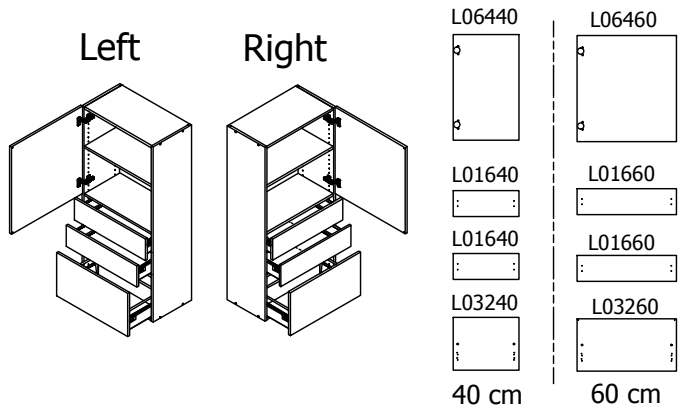

kvik

Check out easy mounting of you bath

DSH2822

Front without integrated handle

Front with integrated handle

kvik 

Check out easy
mounting of you bath

DSH2822

BH32*2,000 / 176

HS12832,000 / KVIK

BP00270-BP00250

FIG. 1 Side Left

FIG. 2 Side Right

FIG. 3 Side Left

FIG. 4 Side Right

FIG.
5