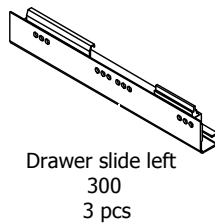

kvik

Check out easy mounting of you bath

DSH2822

Front without integrated handle

Front with integrated handle

kvik 

Check out easy
mounting of you bath

DSH2822

BH32*2,000 / 176

HS12832,000 / KVIK

BP00270-BP00250

FIG. 1 Side Left

FIG. 2 Side Right

FIG. 3 Side Left

FIG. 4 Side Right

FIG.
5