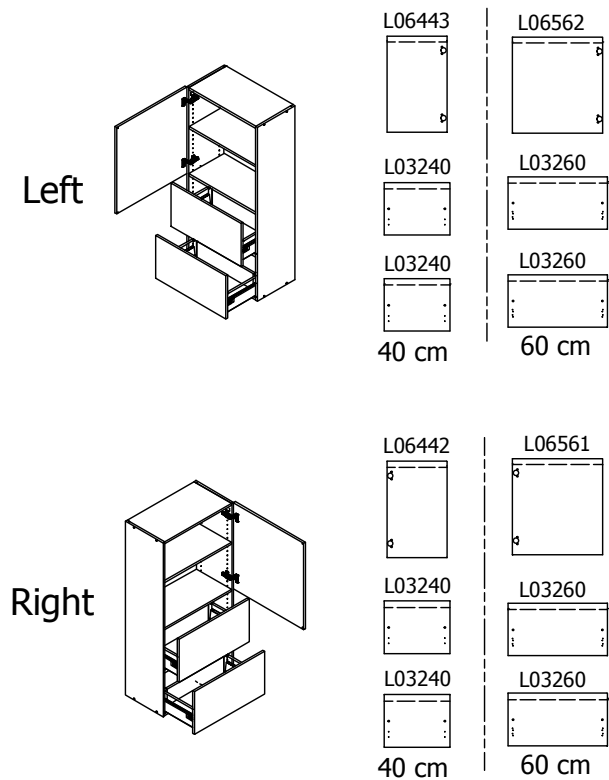

kvik

Check out easy
mounting of you bath

DSH2820

Front without integrated handle

Front with integrated handle

kvik 

DSH2820

Check out easy
mounting of you bath

BH32*2,000 / 176

HS12832,000 / KVIK

BP00417
Mounting plate
2 pcs

BP00418
Hinge 107 degrees
2 pcs

Drawer slide left
300
2 pcs

Drawer slide right
300
2 pcs

BP00270-BP00250

FIG. 1 Side Left

FIG. 2 Side Right

FIG. 3 Side Left

FIG. 4 Side Right

FIG. 5

FIG. 6

FIG. 7

FIG. 8

FIG. 9