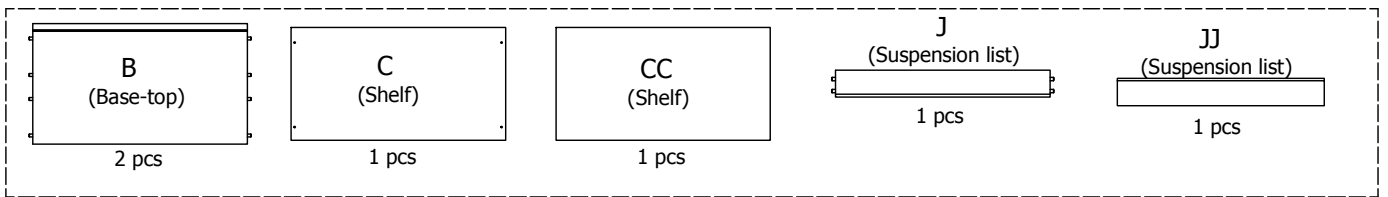

kvik

DSH2820

Check out easy
mounting of you bath

BH32*2,000 / 176