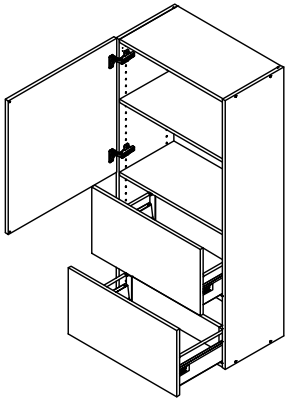

kvik

Check out easy
mounting of you bath

DSH2820

Front without integrated handle

Front with integrated handle

kvik 

DSH2820

Check out easy
mounting of you bath

BH32*2,000 / 176

HS12832,000 / KVIK

BP00417
Mounting plate
2 pcs

BP00418
Hinge 107 degrees
2 pcs

Drawer slide left
300
2 pcs

Drawer slide right
300
2 pcs

BP00270-BP00250

FIG. 1 Side Left