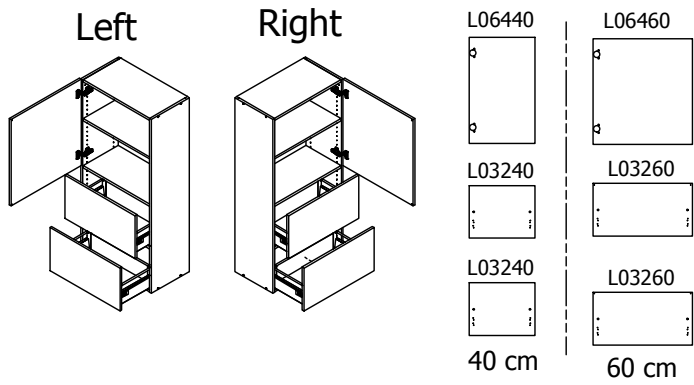

kvik

Check out easy
mounting of you bath

DSH2820

Front without integrated handle

Front with integrated handle

kvik 

DSH2820

Check out easy
mounting of you bath

BH32*2,000 / 176

HS12832,000 / KVIK

BP00417
Mounting plate
2 pcs

BP00418
Hinge 107 degrees
2 pcs

Drawer slide left
300
2 pcs

Drawer slide right
300
2 pcs

BP00270-BP00250

FIG. 1 Side Left