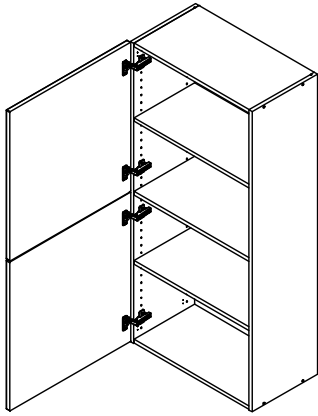

L06562

60 cm

Right

L06442

L06442

40 cm

L06561

L06561

60 cm

**kvik** 

Check out easy  
mounting of you bath

**DSH2812**

BH32\*2,000 / 176

HS12832,000 / KVIK

1 pcs

BP00417  
Mounting plate  
4 pcs