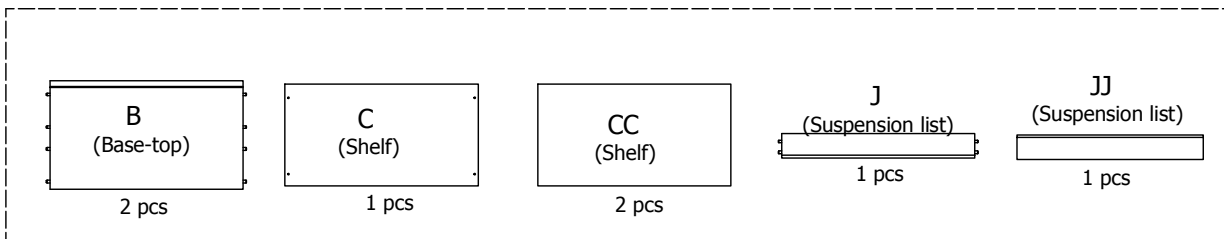

60 cm

**kvik** 

Check out easy  
mounting of you bath

**DSH2812**

BH32\*2,000 / 176

HS12832,000 / KVIK

1 pcs

BP00417  
Mounting plate  
4 pcs