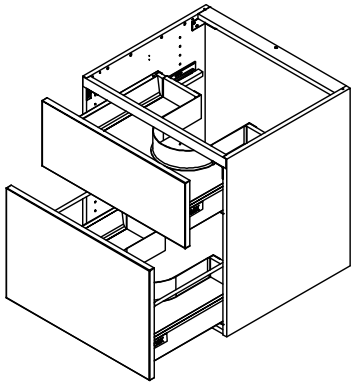

kvik

Check out easy
mounting of you bath

DBU6431

Sink cut out

Front with integrated handle

L02460

L04160

60 cm

L02480

L04180

80 cm

L02410

L04110

100 cm

L02412

L04112

120 cm

kvik 

Check out easy
mounting of you bath

DBU6431

Sink cut out

BU51**,000 / 176

US6451,000 / KVIK

BP00265-BP00250-BP00340