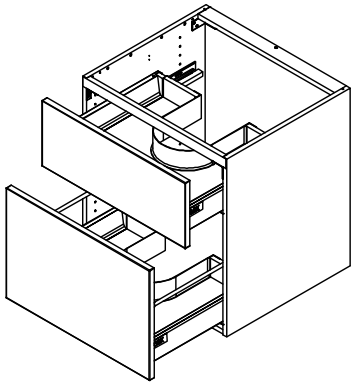

kvik

Check out easy  
mounting of you bath

DBU6431

Sink cut out

Front with integrated handle

L02460

L04160

60 cm

L02480

L04180

80 cm

L02410

L04110

100 cm

L02412

L04112

120 cm

**kvik**

Check out easy  
mounting of you bath

**DBU6431**

Sink cut out

BU51\*\*,000 / 176

US6451,000 / KVIK

Drawer slide Left  
450  
2 pcs