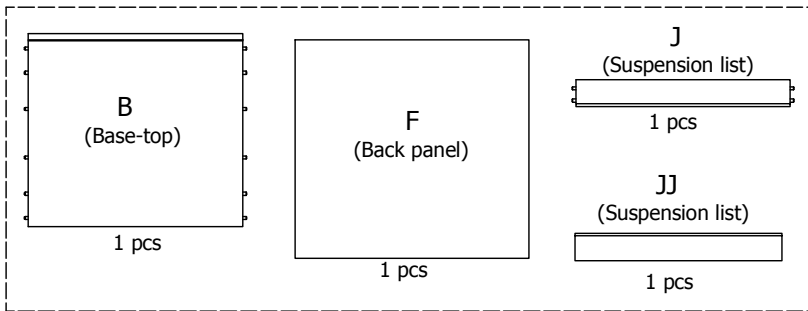

120 cm

**kvik**

Check out easy  
mounting of you bath

**DBU6431**

Sink cut out

BU51\*\*,000 / 176

US6451,000 / KVIK

Drawer slide Left  
450  
2 pcs