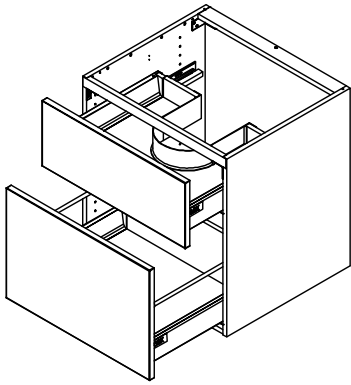

kvik

Check out easy
mounting of you bath

DBU6429

Sink cut out

Front with integrated handle

L02460

L04160

60 cm

L02480

L04180

80 cm

L02410

L04110

100 cm

L02412

L04112

120 cm

kvik 

DBU6429

Check out easy
mounting of you bath

Sink cut out

BU51**,000 / 176

US6451,000 / KVIK

BP00265-BP00250-BP00340