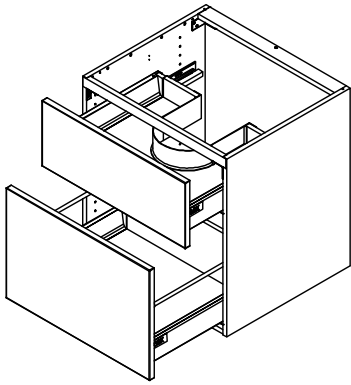

kvik 

Check out easy
mounting of you bath

DBU6429

Sink cut out

Front with integrated handle

L02460

L04160

60 cm

L02480

L04180

80 cm

L02410

L04110

100 cm

L02412

L04112

120 cm

kvik 

Check out easy
mounting of you bath

DBU6429

Sink cut out

BU51**,000 / 176

US6451,000 / KVIK

BP00260-BP00250-BP00340