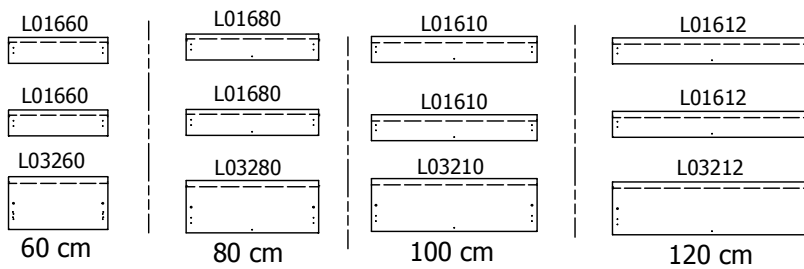

Front with integrated handle