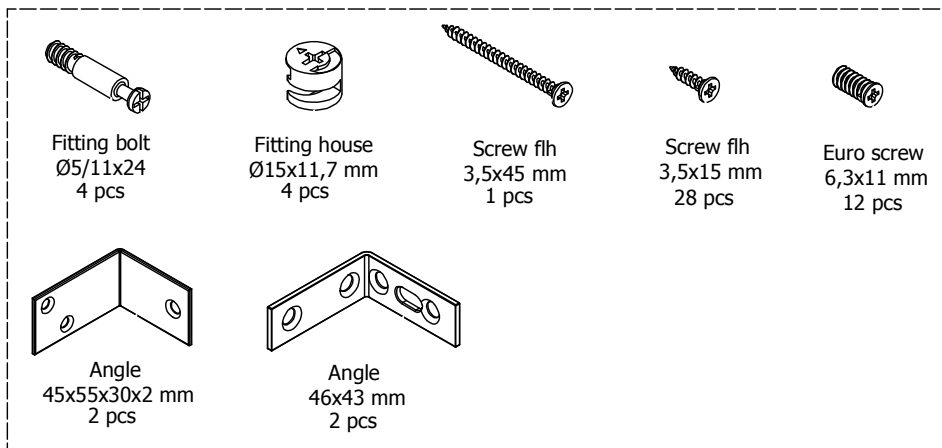

BP00265-BP00250-BP00340