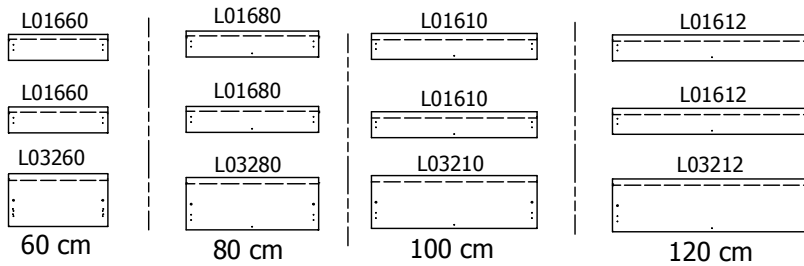

Front with integrated handle