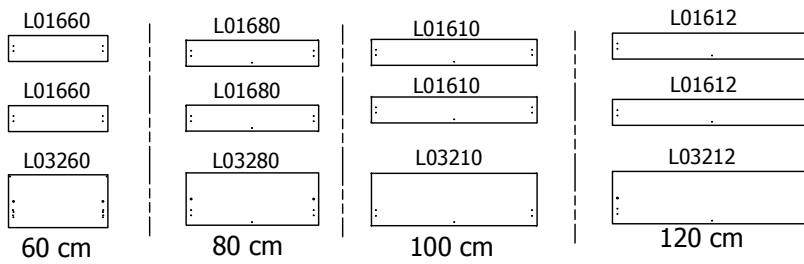

Front without integrated handle