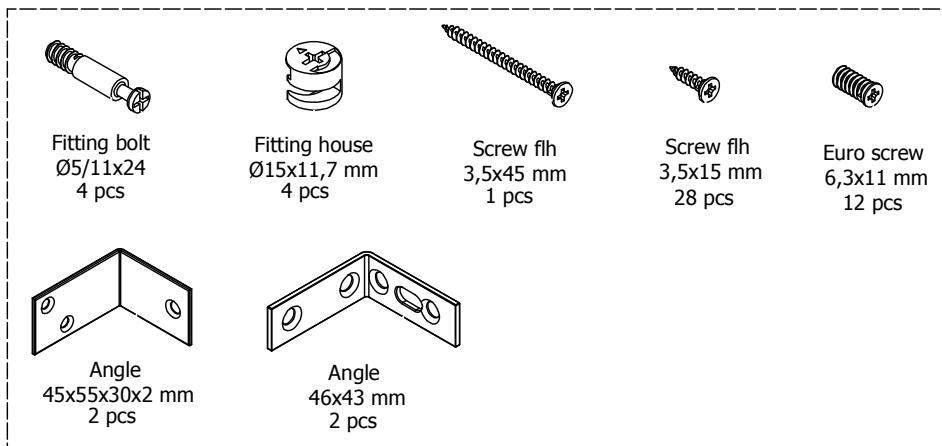

BP00260-BP00250-BP00340