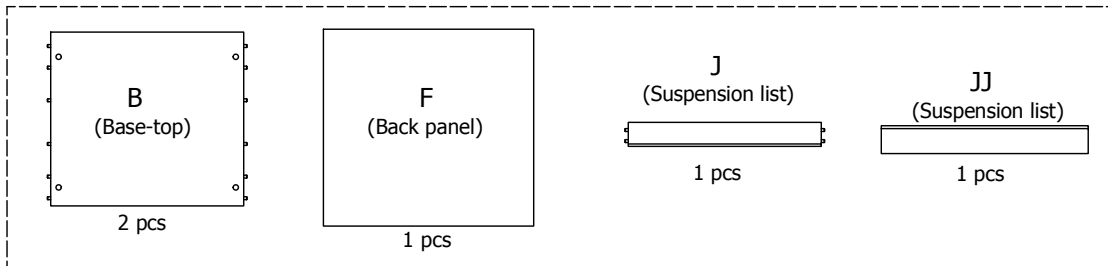

kvik

DBU6422

Check out easy
mounting of you bath

BU51**,000 / 176