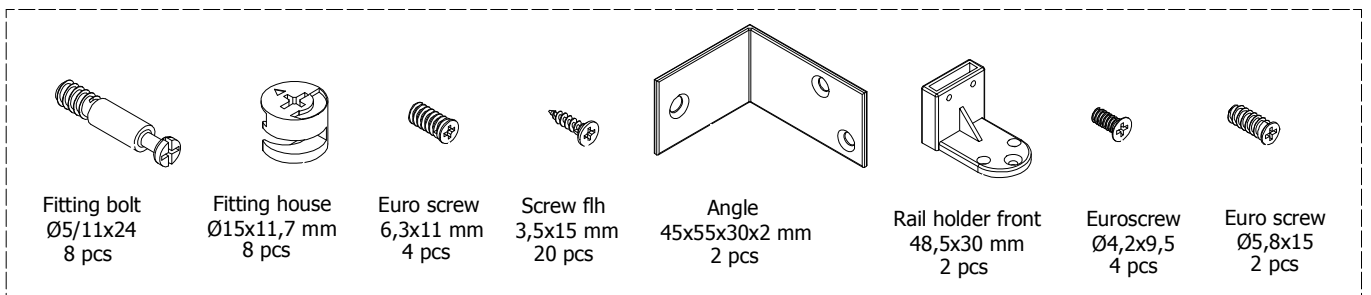

kvik

MDBU6420,060-040

BU5160,000

US6451,000

Drawer slide Left
450
2 pcs

Drawer slide right
450
2 pcs

Alu profil
1 pcs

BP00250-BP00260-BP01904