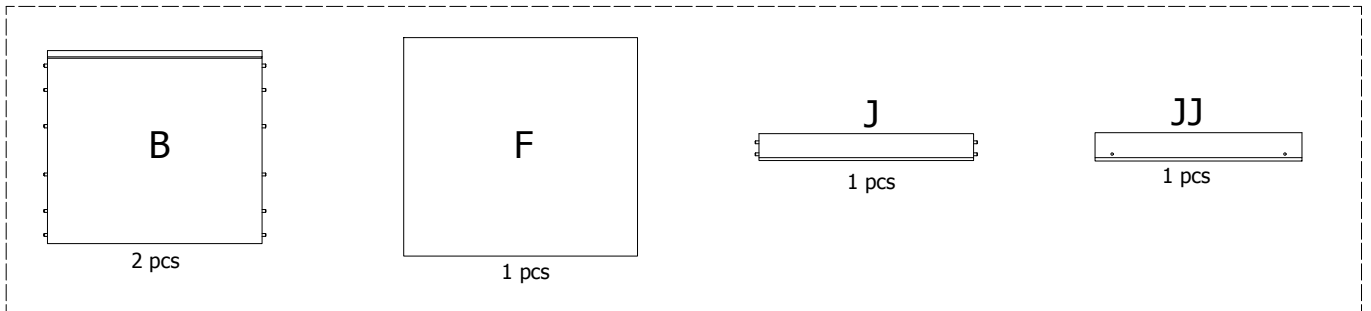

kvik

MDBU6420,060-040

BU5160,000

US6451,000

Drawer slide Left
450
2 pcs

Drawer slide right
450
2 pcs

Alu profil
1 pcs

BP00250-BP00260-BP01904