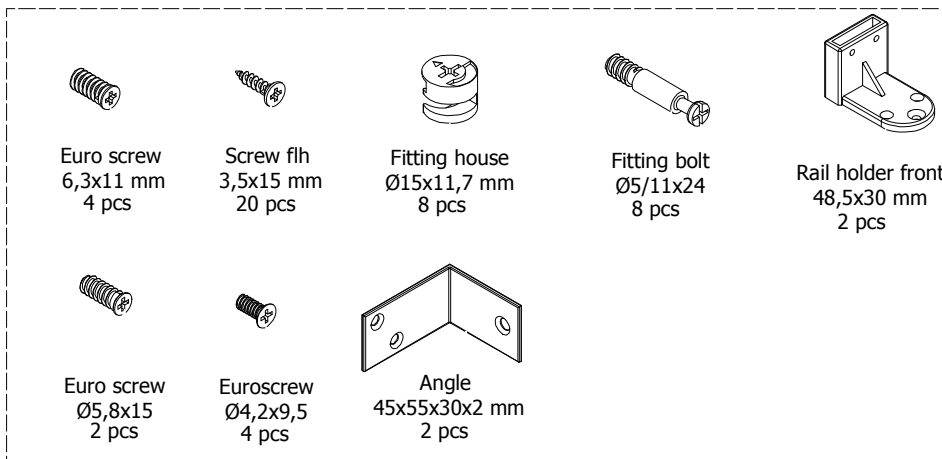

**kvik** 

**MDBU6420,030**

**BU5130,000/176**

**US6451,000/KVIK**

Drawer slide Left  
450  
2 pcs

Drawer slide right  
450  
2 pcs

BP20513  
267,5x35x15  
1 pcs

**BP00260-BP00250-BP01904**