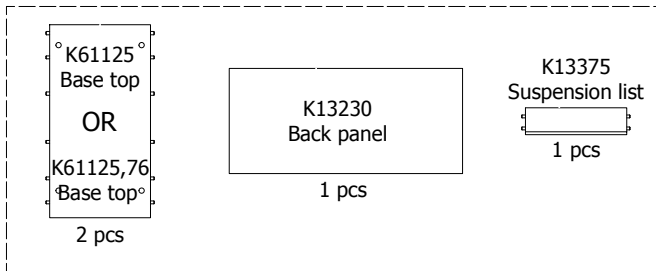

**kvik** 

**MDBU6420,030**

**BU5130,000/176**

**US6451,000/KVIK**

Drawer slide Left  
450  
2 pcs

Drawer slide right  
450  
2 pcs

BP20513  
267,5x35x15  
1 pcs

**BP00260-BP00250-BP01904**