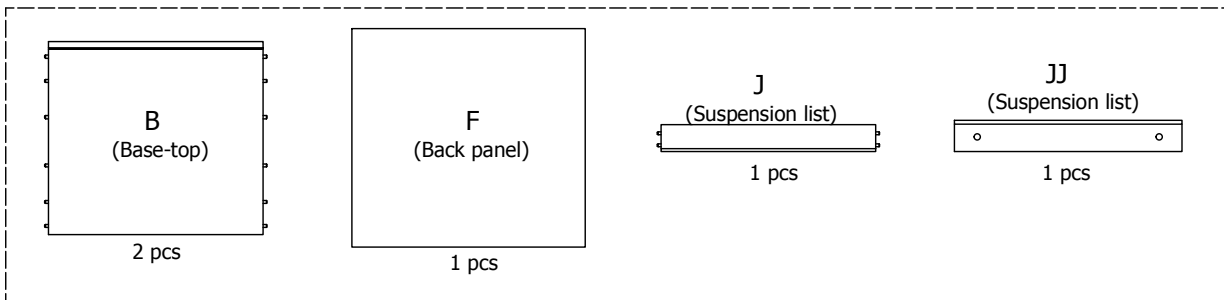

kvik

Check out easy
mounting of you bath

DBU6420

BU51**,000 / 176