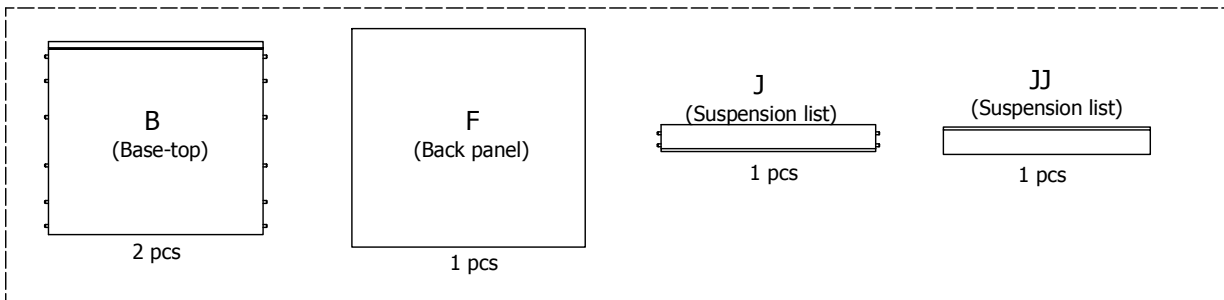

kvik

Check out easy
mounting of you bath

DBU6420

BU51**,000 / 176