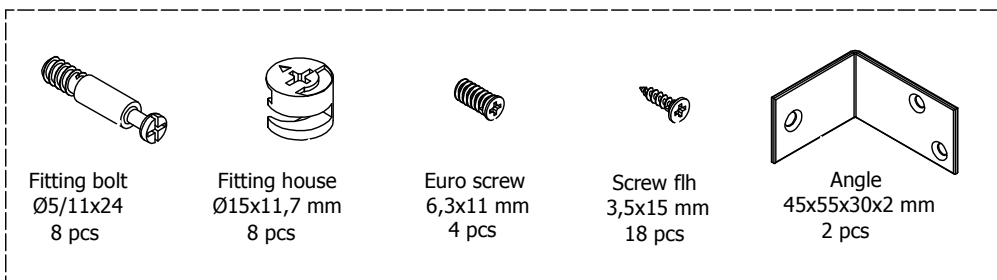

BP00250-BP00260