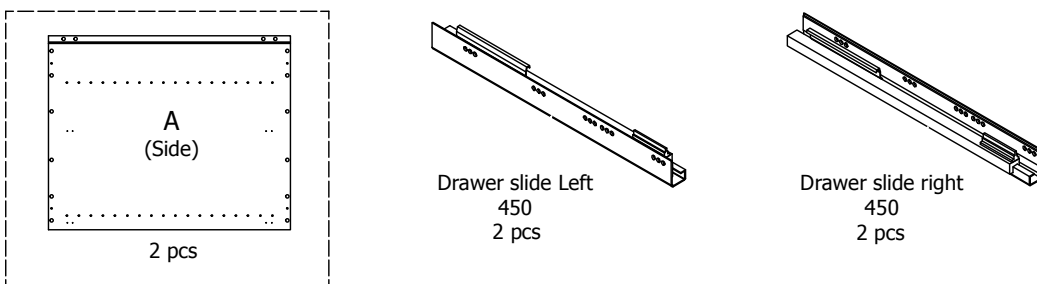

US6451,000 / KVIK