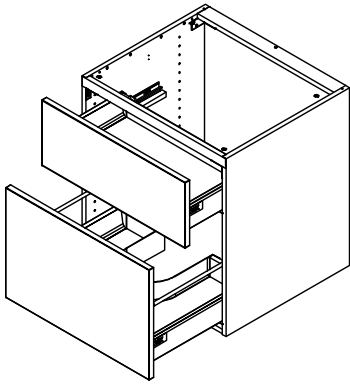

L02480

L04180

80 cm

L02410

L04110

100 cm

L02412

L04112

120 cm

**kvik**

Check out easy  
mounting of you bath

**DBU6419**

Sink cut out

BU51\*\*,000 / 176

US6451,000 / KVIK

BP00265-BP00250-BP00340