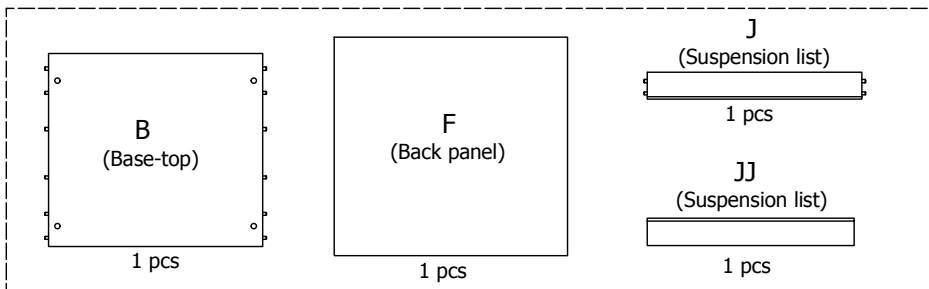

120 cm

**kvik**

Check out easy  
mounting of you bath

**DBU6419**

Sink cut out

BU51\*\*,000 / 176

US6451,000 / KVIK

**K**  
(List back)