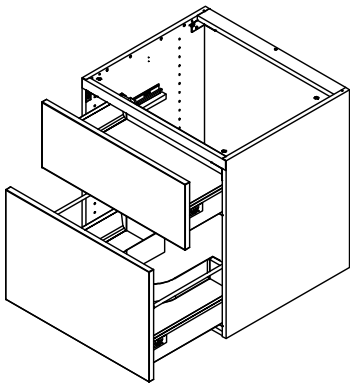

L02480

L04180

80 cm

L02410

L04110

100 cm

L02412

L04112

120 cm

**kvik**

Check out easy  
mounting of you bath

**DBU6419**

Sink cut out

BU51\*\*,000 / 176

US6451,000 / KVIK

**K**  
(List back)