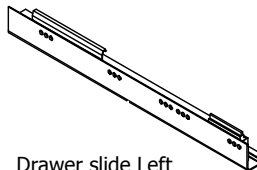

**kvik** 

**DBU6418**

Check out easy  
mounting of you bath

BU51\*\*,000 / 176

US6451,000 / KVIK

Drawer slide left  
300  
1 pcs

Drawer slide right  
300  
1 pcs

Drawer slide Left  
450  
1 pcs