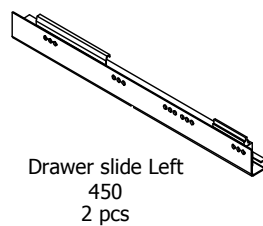

US6451,000 / KVIK