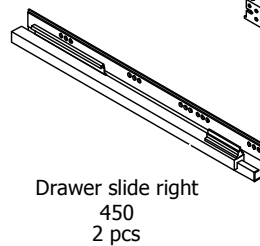

US6451,000 / KVIK