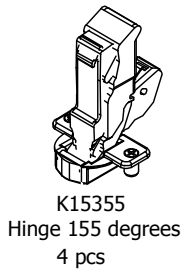

US6451,000 / KVIK