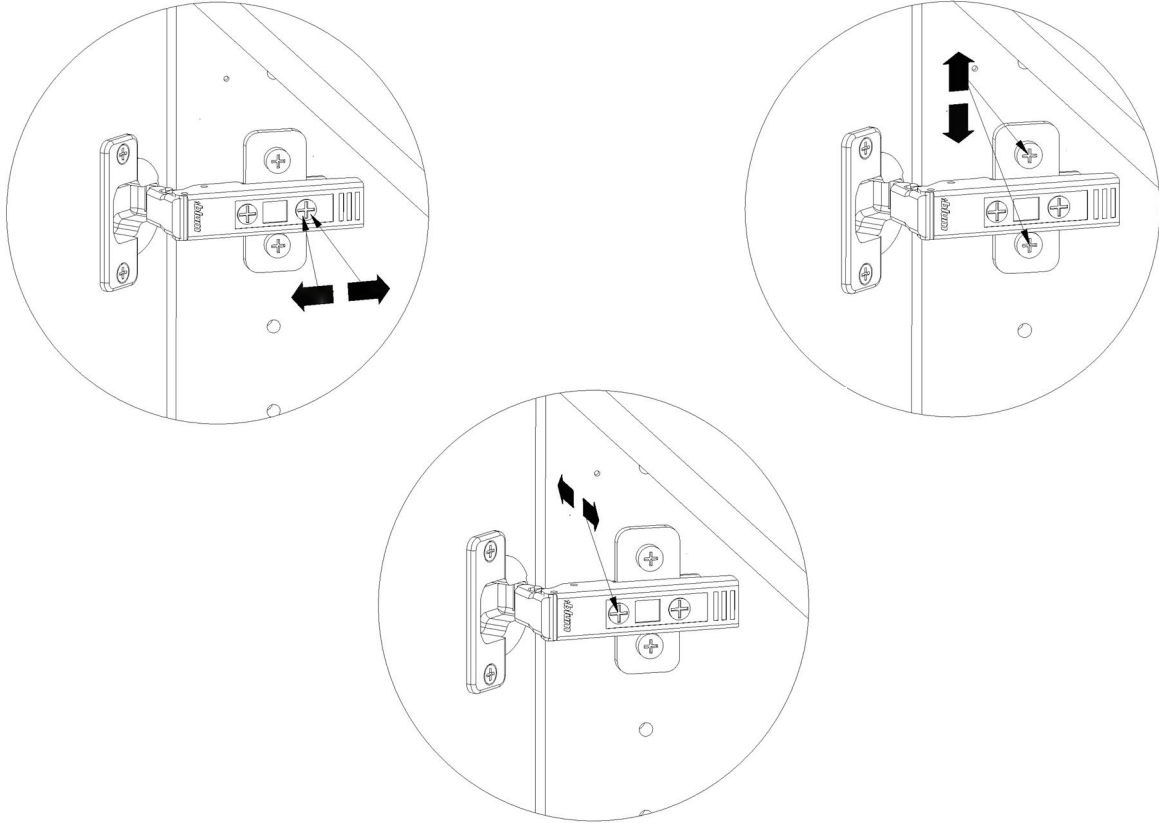

kvik

Check out easy  
mounting of you bath

DBU6417

Front without integrated handle

Front with integrated handle

**kvik** 

Check out easy  
mounting of you bath

**DBU6417**

# Adjustment

FIG. 13

Installation, please read instruction SV12224