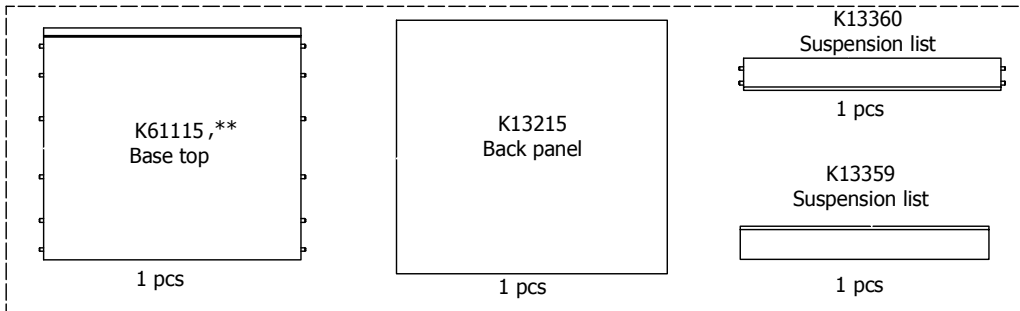

BU5160,000 / 176