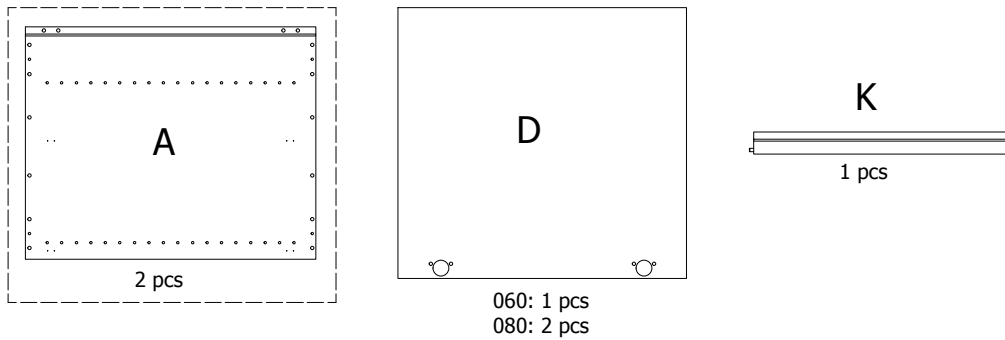

kvik

Check out easy
mounting of you bath

DBU6417,060

BU51**,000

US6451,000

BP00417
Mounting plate
060: 2 pcs
080: 4 pcs

K15355
Hinge 155 degrees
060: 2 pcs
080: 4 pcs

Drawer slide Left
450
2 pcs