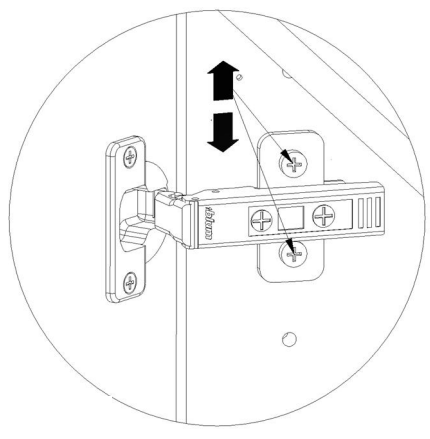

**kvik** 

Check out easy  
mounting of you bath

**DBU6414**

---

Front without integrated handle

---

**80 cm**

L06440

### Adjustment

FIG.  
10

Installation, please read instruction SV12224