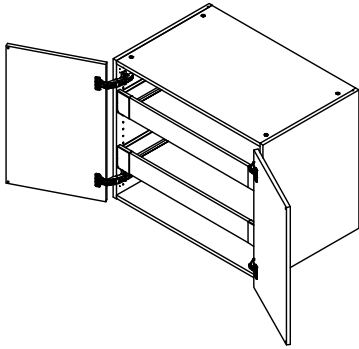

kvik

Check out easy
mounting of you bath

DBU6414

BU5180,000 / 176

US6451,000 / KVIK

BP00260-BP00250