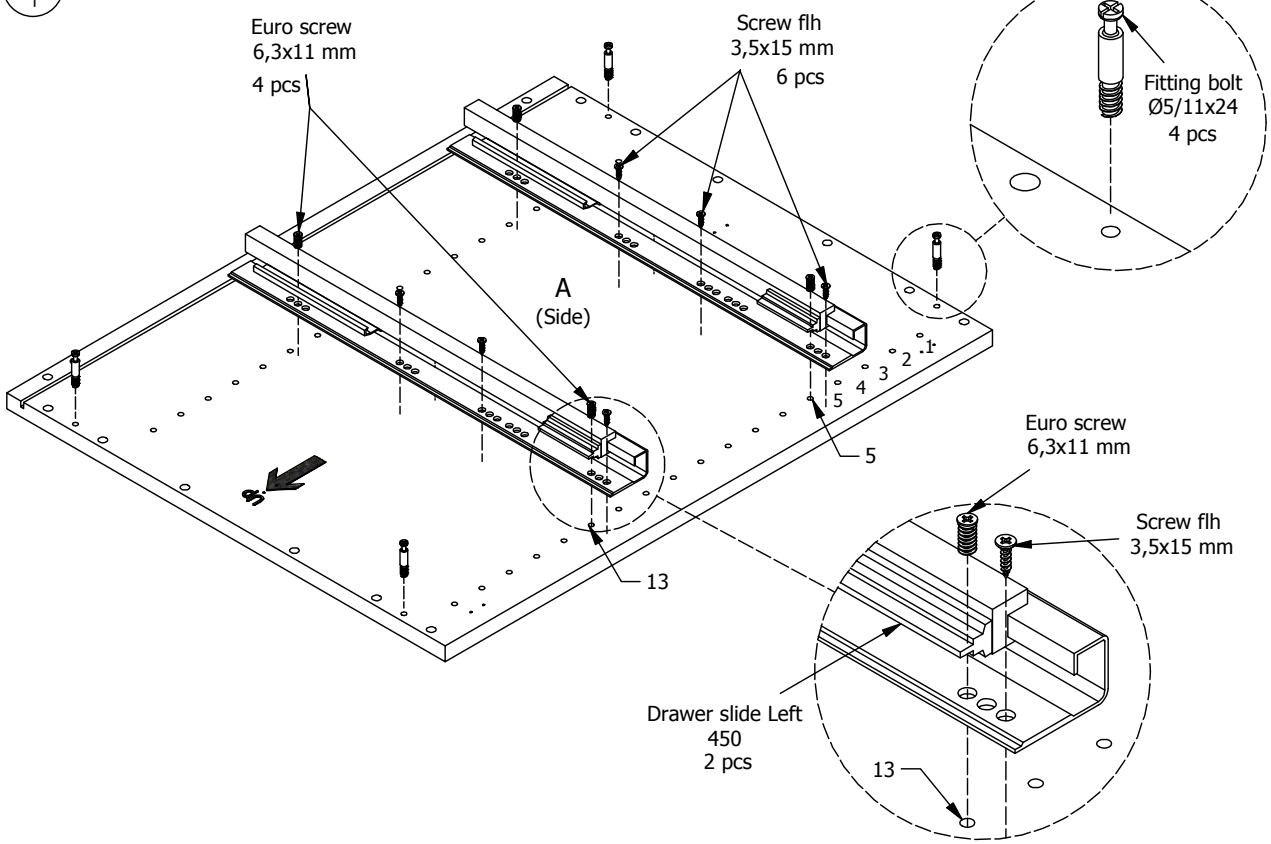

BU51**,000 / 176

US6451,000 / KVIK

BP00417
Mounting plate
2 pcs

K15355
Hinge 155 degrees
2 pcs

Drawer slide Left
450
2 pcs

Drawer slide right
450
2 pcs

BP00260-BP00250

FIG. 1