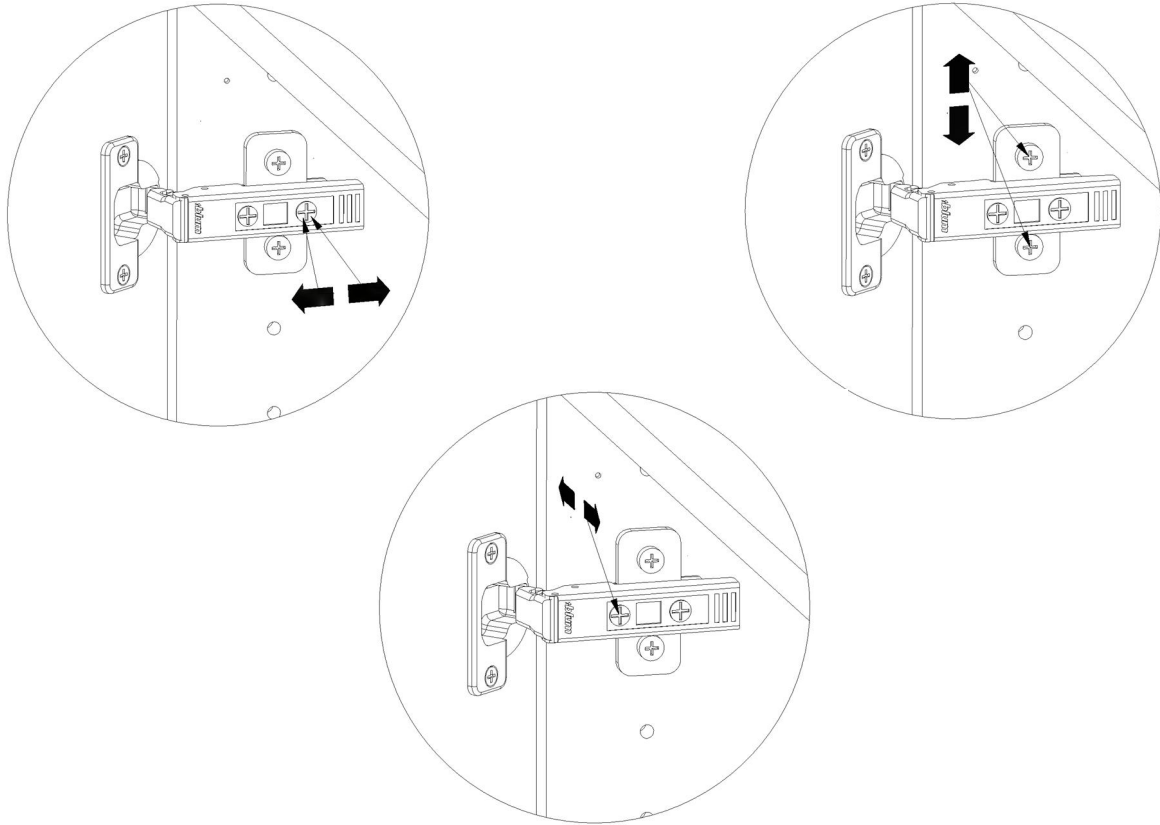

kvik

Check out easy mounting of you bath

DBU6414

Front without integrated handle

Front with integrated handle

kvik 

DBU6414

Check out easy mounting of you bath

FIG. 2

FIG. 3

FIG. 4

FIG.
5

FIG.
6

FIG. 7

FIG. 8

FIG.
9

FIG.
10

Adjustment

FIG. 11

Installation, please read instruction SV12224