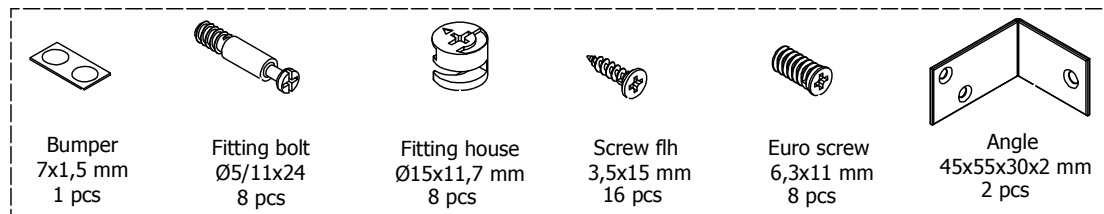

BU51**,000 / 176

US6451,000 / KVIK

BP00417
Mounting plate
2 pcs

K15355
Hinge 155 degrees
2 pcs

Drawer slide Left
450
2 pcs

Drawer slide right
450
2 pcs

BP00260-BP00250

FIG. 1