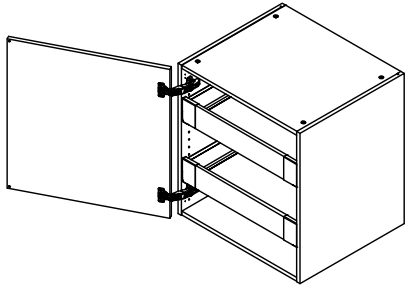

kvik

Check out easy mounting of you bath

DBU6414

Front without integrated handle

Front with integrated handle

kvik 

DBU6414

Check out easy mounting of you bath

BU51**,000 / 176

US6451,000 / KVIK

BP00417
Mounting plate
2 pcs

K15355
Hinge 155 degrees
2 pcs

Drawer slide Left
450
2 pcs

Drawer slide right
450
2 pcs

BP00260-BP00250

FIG. 1