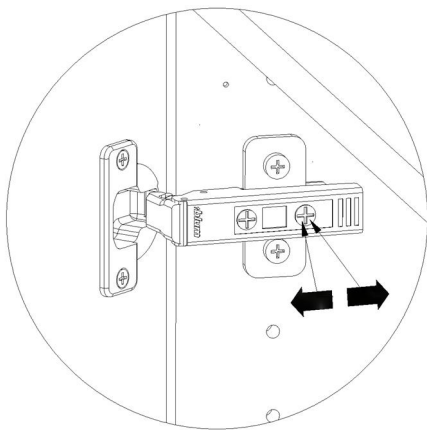

kvik

DBU6412

Check out easy
mounting of you bath

Front without integrated handle

Front with integrated handle

kvik

DBU6412

Check out easy
mounting of you bath

FIG. 2 Side Right

FIG. 3

FIG. 4

FIG. 5

FIG. 6

FIG. 7

FIG. 8

FIG. 9

FIG. 10

FIG. 11

FIG. 12

FIG.
13

Adjustment

Installation, please read instruction SV12224