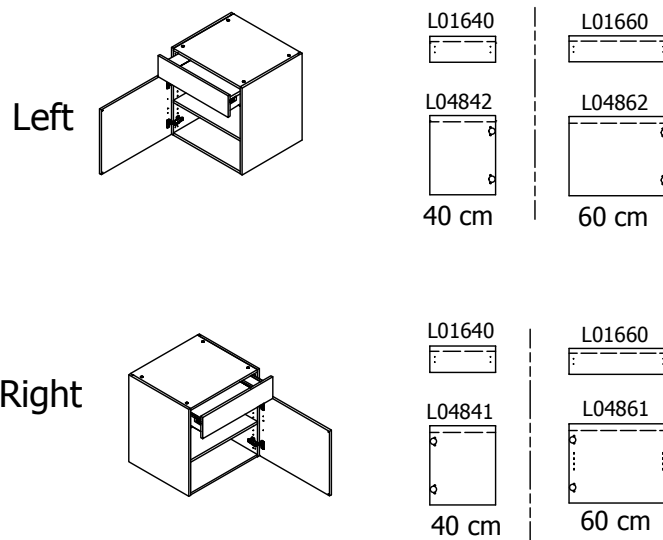

kvik

DBU6412

Check out easy
mounting of you bath

Front without integrated handle

Front with integrated handle

kvik

DBU6412

Check out easy
mounting of you bath

BU51*0,000 / 176

US6451,000 / KVIK

BP00417
Mounting plate
2 pcs

BP00418
Hinge 107 degrees
2 pcs

Drawer slide Left
450
1 pcs

Drawer slide right
450
1 pcs

BP00260-BP00250

FIG. 1 Side Left