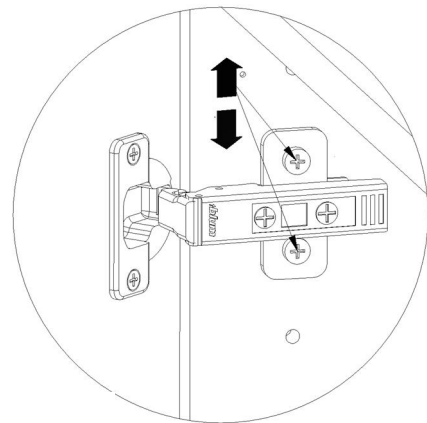

kvik

DBU6412

Check out easy
mounting of you bath

Front without integrated handle

Front with integrated handle

kvik

DBU6412

Check out easy
mounting of you bath

FIG. 2 Side Right

FIG. 3

FIG. 4

FIG. 5

FIG. 6

FIG. 7

FIG. 8

FIG. 9

FIG. 10

FIG. 11

FIG. 12

FIG.
13

Adjustment

Installation, please read instruction SV12224