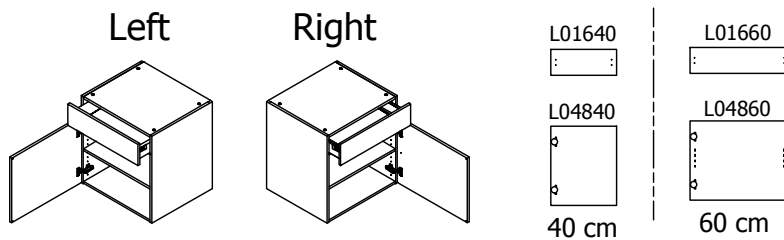

Front without integrated handle