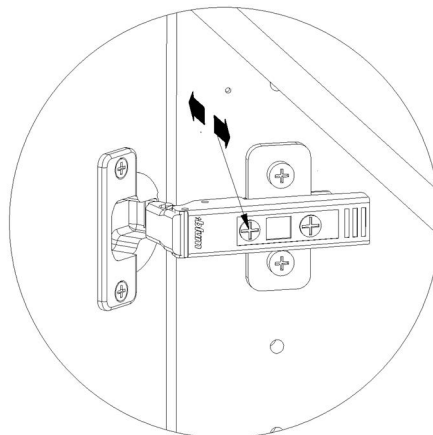

kvik

DBU6412

Check out easy
mounting of you bath

Front without integrated handle

Front with integrated handle

kvik

DBU6412

Check out easy
mounting of you bath

FIG. 2 Side Right

FIG. 3

FIG. 4

FIG. 5

FIG. 6

FIG. 7

FIG. 8

FIG. 9

FIG. 10

FIG. 11

FIG. 12

FIG.
13

Adjustment

Installation, please read instruction SV12224