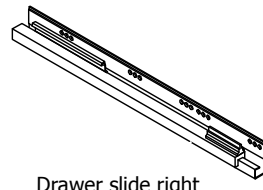

BU51*0,000 / 176

US6451,000 / KVIK

BP00417
Mounting plate
2 pcs

BP00418
Hinge 107 degrees
2 pcs

Drawer slide Left
450
1 pcs

Drawer slide right
450
1 pcs

BP00260-BP00250

FIG. 1 Side Left