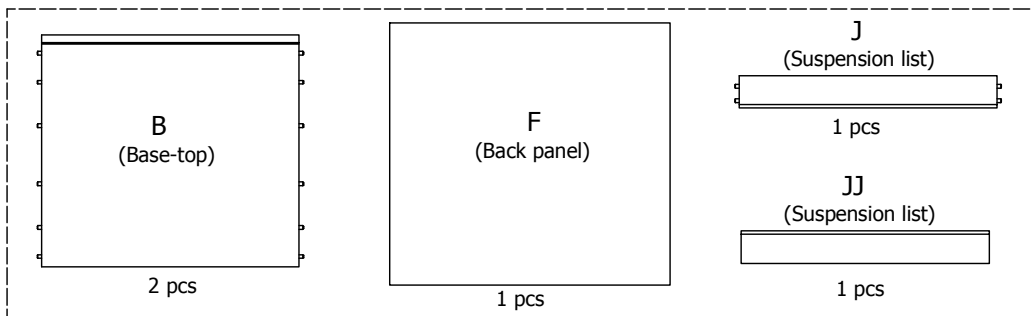

BU51*0,000 / 176

US6451,000 / KVIK

BP00417
Mounting plate
2 pcs

BP00418
Hinge 107 degrees
2 pcs

Drawer slide Left
450
1 pcs

Drawer slide right
450
1 pcs

BP00260-BP00250

FIG. 1 Side Left