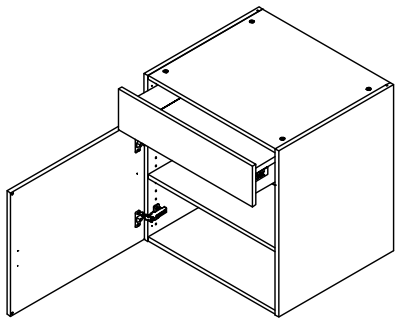

kvik

DBU6412

Check out easy
mounting of you bath

Front without integrated handle

Front with integrated handle

kvik

DBU6412

Check out easy
mounting of you bath

BU51*0,000 / 176

US6451,000 / KVIK

BP00417
Mounting plate
2 pcs

BP00418
Hinge 107 degrees
2 pcs

Drawer slide Left
450
1 pcs

Drawer slide right
450
1 pcs

BP00260-BP00250

FIG. 1 Side Left