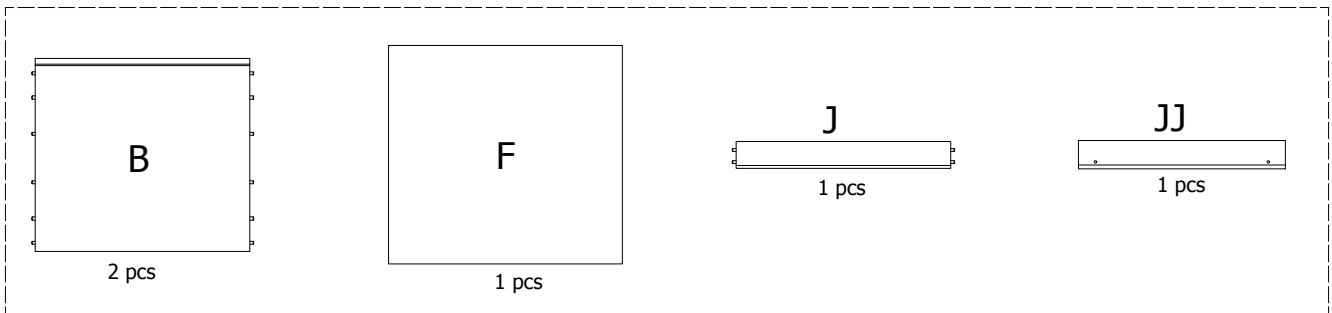

kvik

DBU6410

BU51,000**

US6451,000

Hinge
107 degrees
2 pcs

BP00417
Mounting plate
2 pcs

BP00250-BP00260

FIG. 1