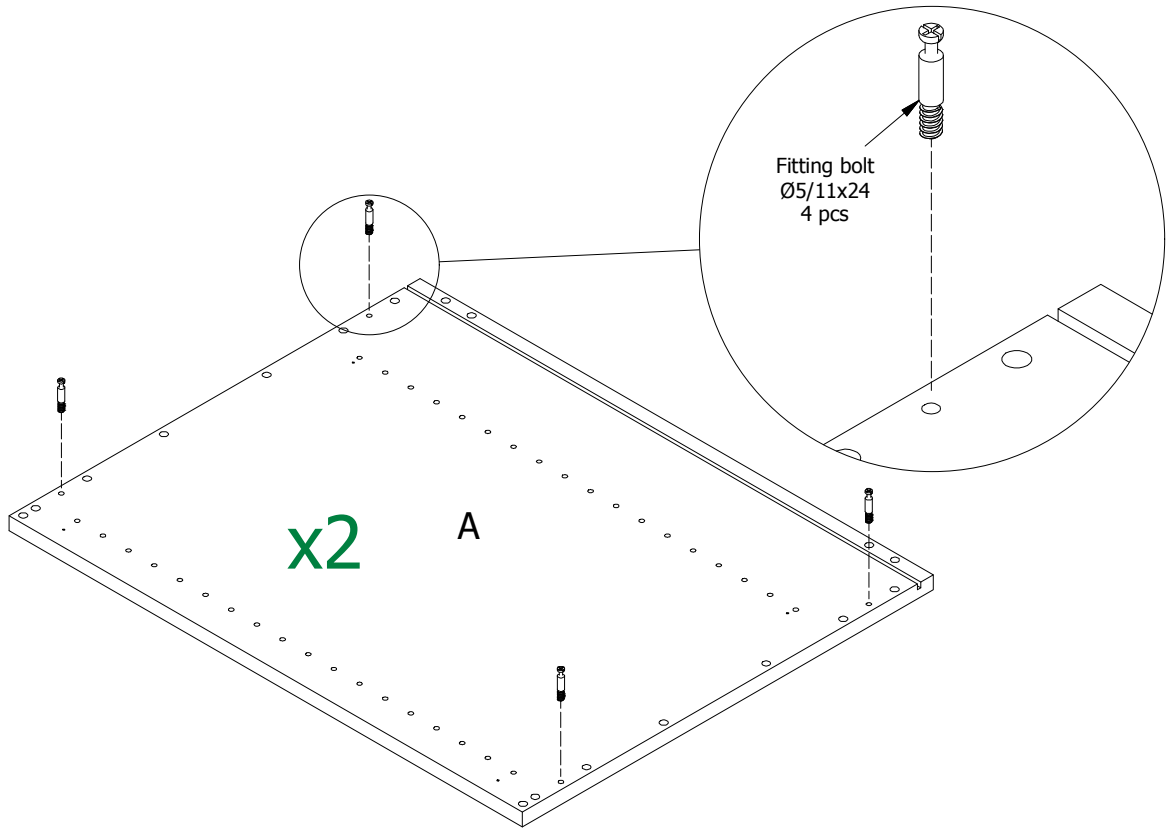

kvik

DBU6410

BU51,000**

US6451,000

Hinge
107 degrees
2 pcs

BP00417
Mounting plate
2 pcs

BP00250-BP00260

FIG. 1