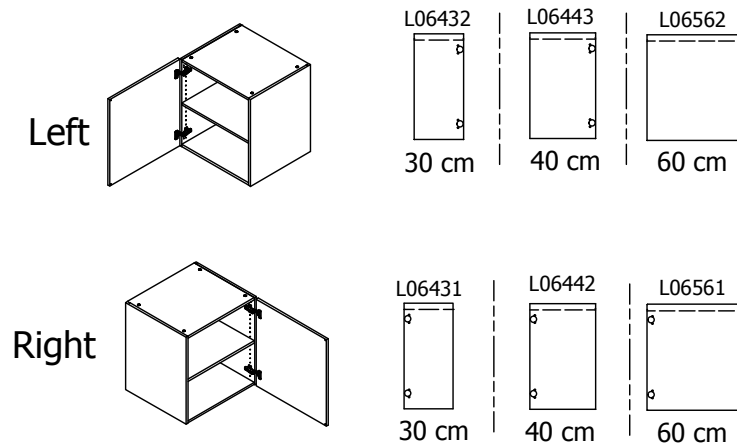

kvik

DBU6410

Check out easy mounting of you bath

Front without integrated handle

Front with integrated handle

**kvik**

**DBU6410**

Check out easy  
mounting of you bath