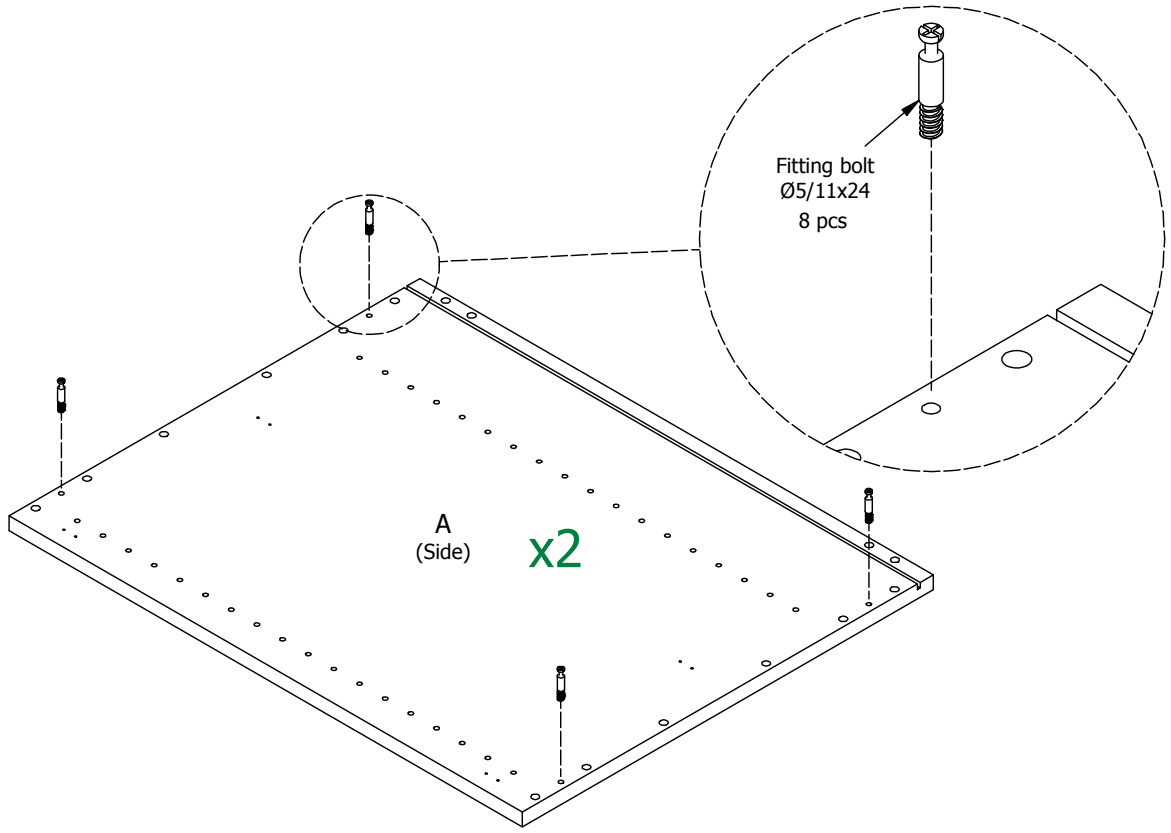

BU51\*\*,000 / 176

US6451,000 / KVIK

BP00418  
Hinge 107 degrees  
2 pcs

BP00417  
Mounting plate  
2 pcs

BP00250-BP00260

FIG. 1

FIG. 2

FIG. 3