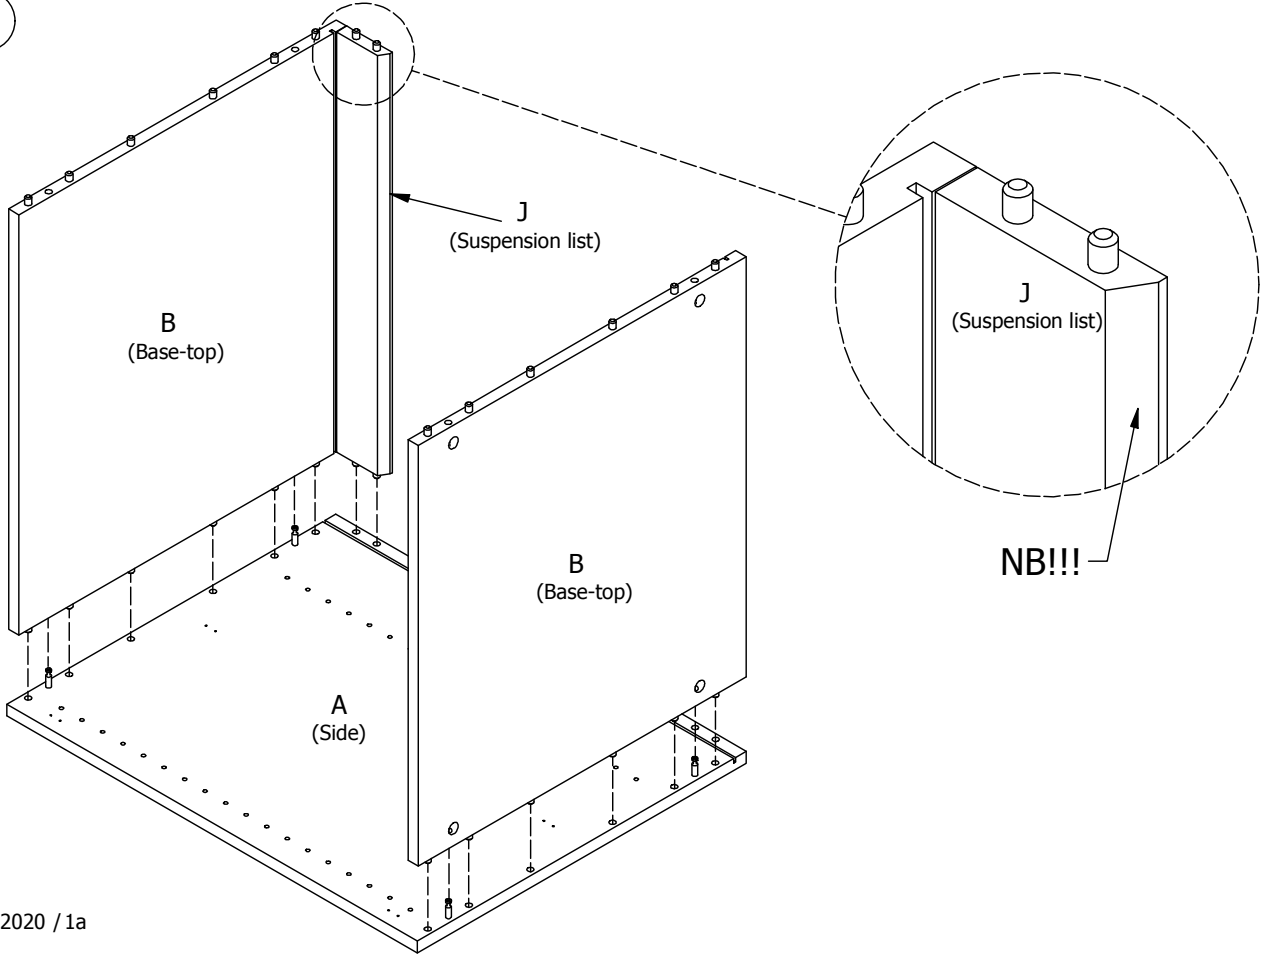

kvik

DBU6410

Check out easy mounting of you bath

Front without integrated handle

Front with integrated handle

**kvik**

**DBU6410**

Check out easy  
mounting of you bath

BU51\*\*,000 / 176

US6451,000 / KVIK

BP00418  
Hinge 107 degrees  
2 pcs

BP00417  
Mounting plate  
2 pcs

BP00250-BP00260

FIG. 1

FIG. 2

FIG. 3