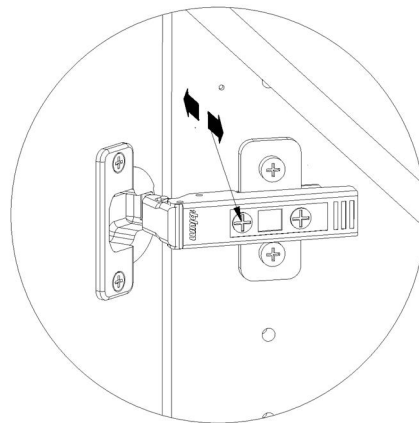

kvik

DBU6410

Check out easy mounting of you bath

Front without integrated handle

Front with integrated handle

**kvik**

**DBU6410**

Check out easy  
mounting of you bath

FIG. 4

FIG. 5

FIG. 6

FIG. 7

FIG. 8

FIG. 9

FIG. 10

### Adjustment