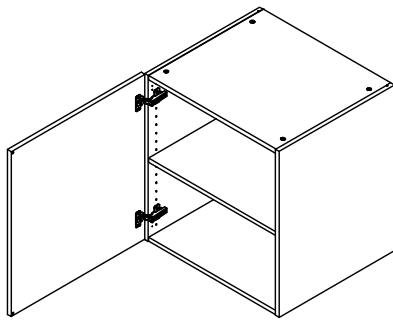

kvik

DBU6410

Check out easy mounting of you bath

Front without integrated handle

Front with integrated handle

**kvik**

**DBU6410**

Check out easy  
mounting of you bath

BU51\*\*,000 / 176

US6451,000 / KVIK

BP00418  
Hinge 107 degrees  
2 pcs

BP00417  
Mounting plate  
2 pcs

BP00250-BP00260

FIG. 1

FIG. 2

FIG. 3