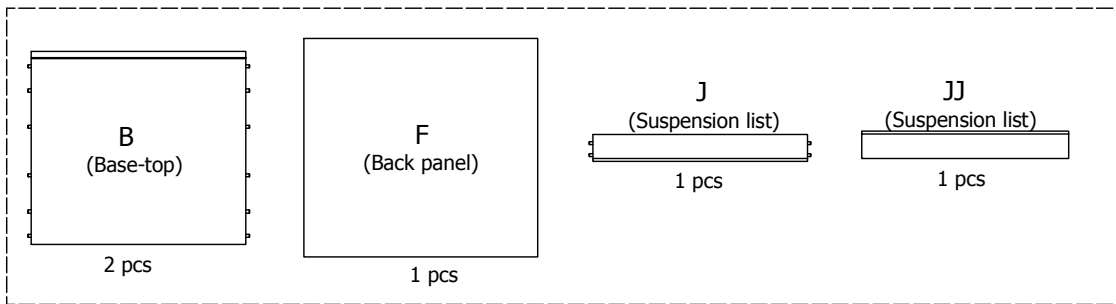

kvik

DBU6410

Check out easy
mounting of you bath

BU51**,000 / 176