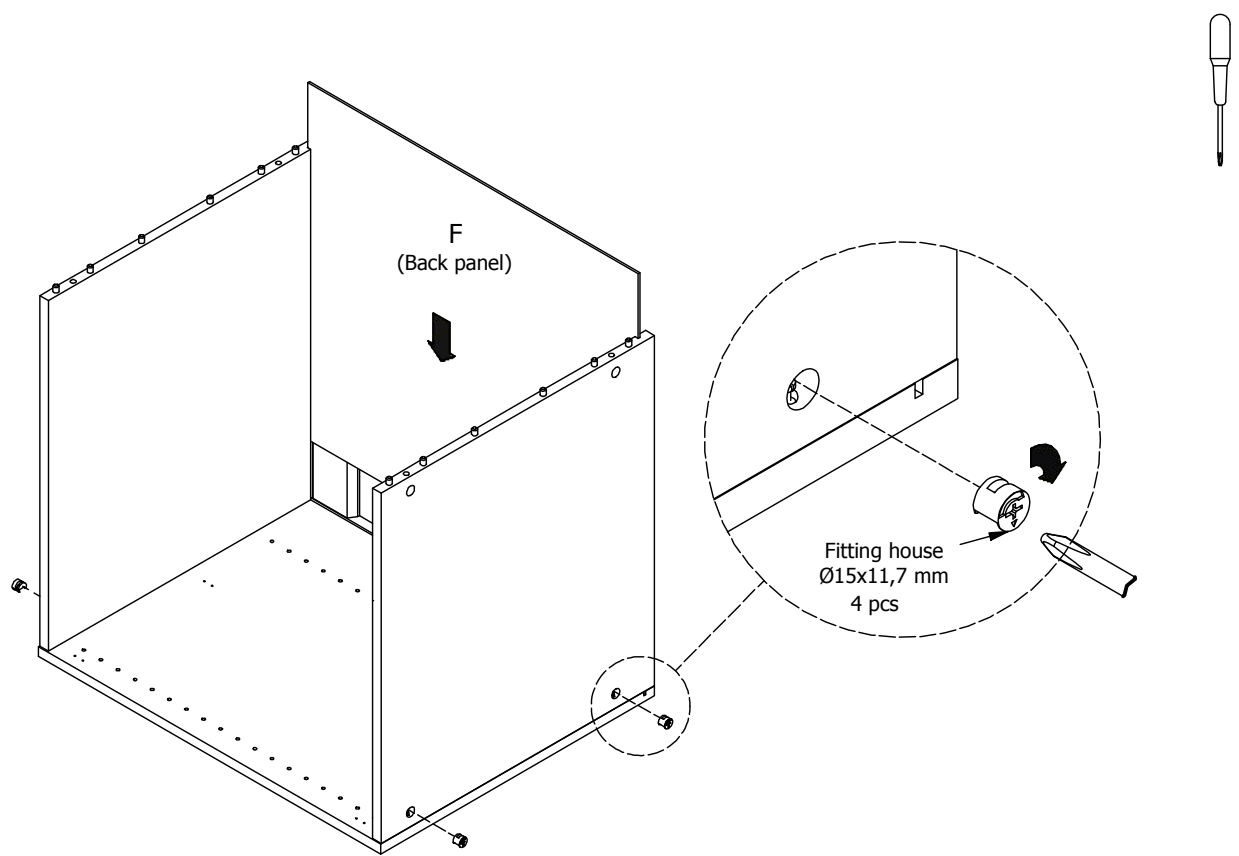

BU51\*\*,000 / 176

US6451,000 / KVIK

BP00418  
Hinge 107 degrees  
2 pcs

BP00417  
Mounting plate  
2 pcs

BP00250-BP00260

FIG. 1

FIG. 2

FIG. 3