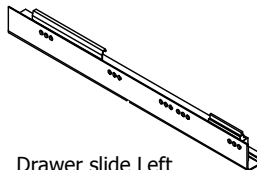

kvik 

DBU6408

Check out easy
mounting of you bath

BU51**,000 / 176

US6451,000 / KVIK

Drawer slide left
300
1 pcs

Drawer slide right
300
1 pcs

Drawer slide Left
450
1 pcs