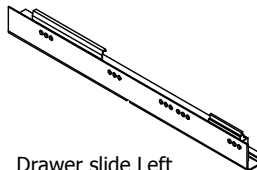

kvik 

DBU6408

Check out easy
mounting of you bath

BU51**,000 / 176

US6451,000 / KVIK

Drawer slide left
300
1 pcs

Drawer slide right
300
1 pcs

Drawer slide Left
450
1 pcs