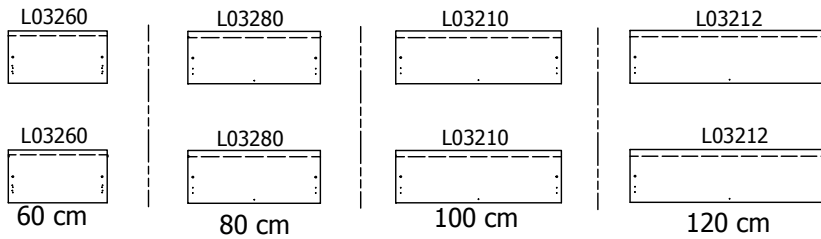

Front with integrated handle