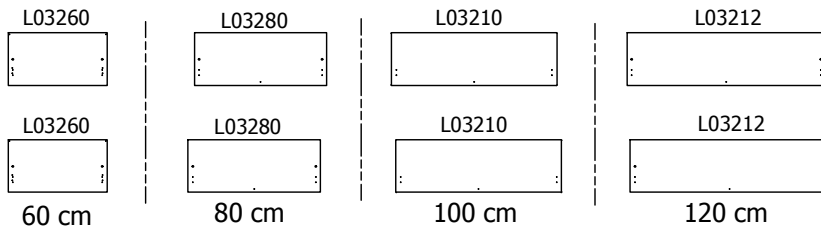

Front without integrated handle