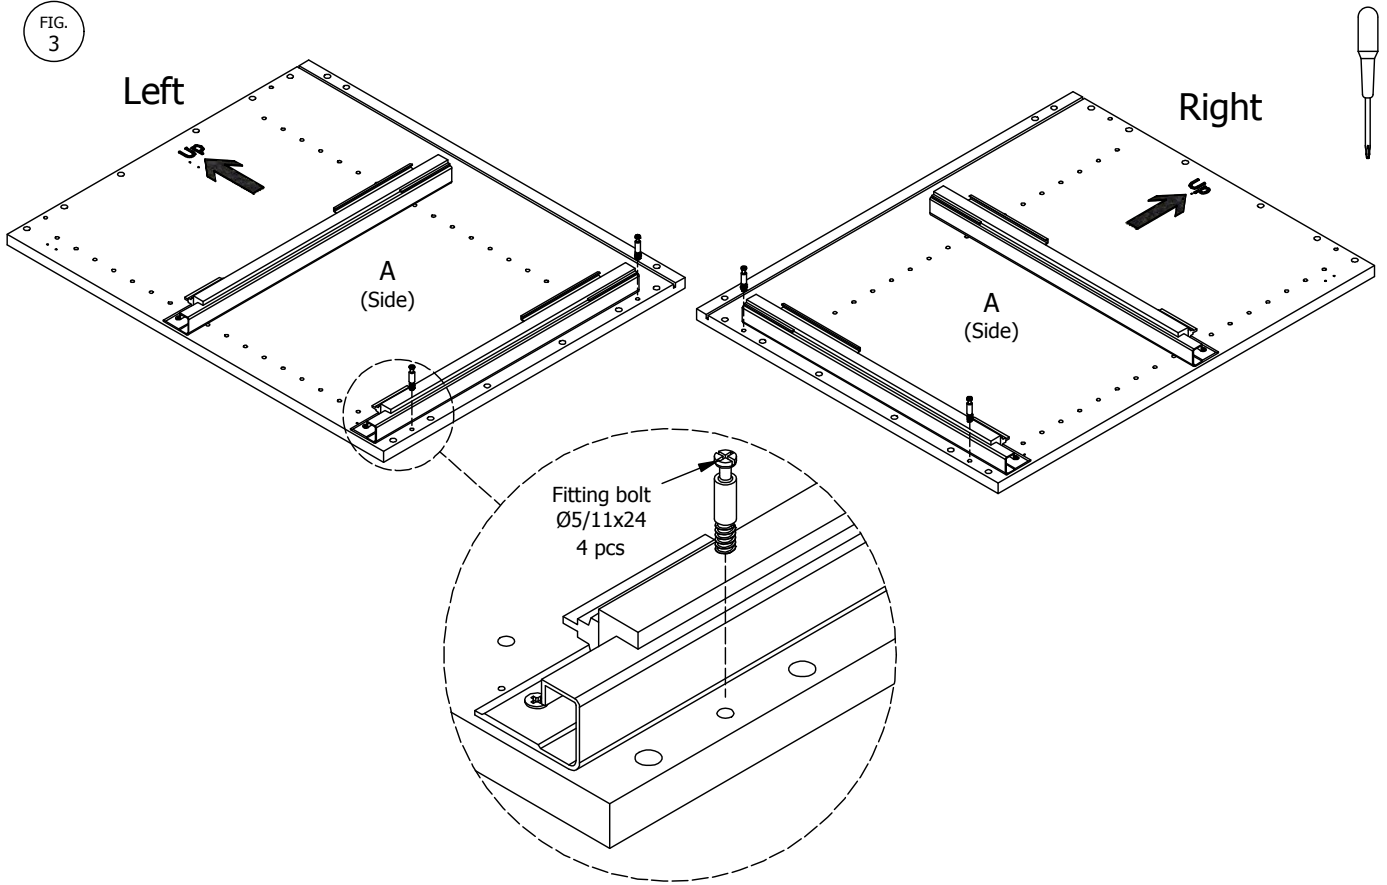

DBU6407

Sink cut out

BU51**,000 / 176

US6451,000 / KVIK

BP00265-BP00250-BP00340

FIG. 1 Side Left

FIG. 2 Side Right

FIG. 3