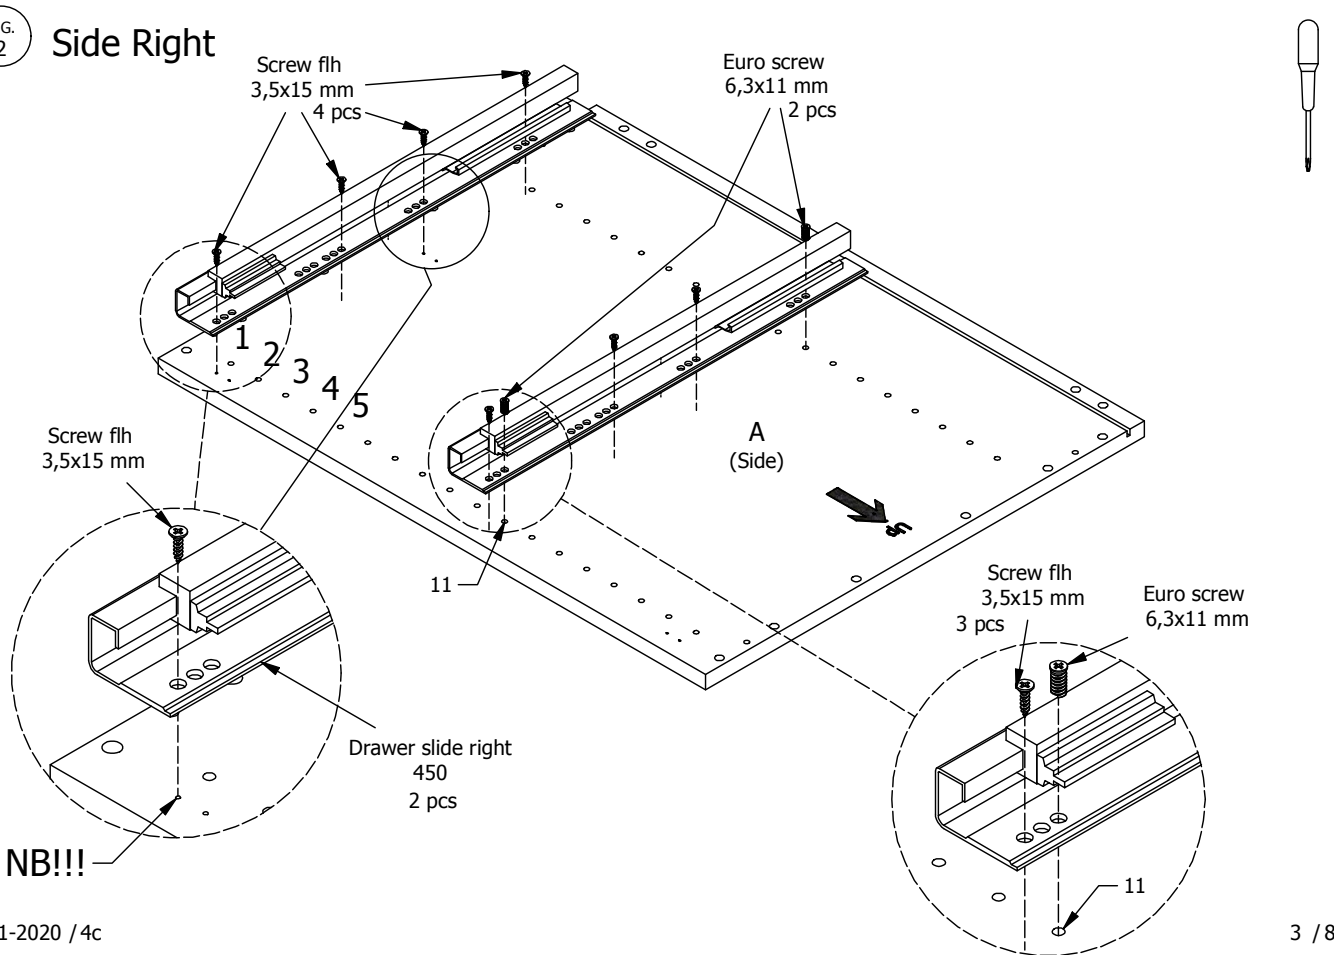

DBU6407

Sink cut out

BU51**,000 / 176

US6451,000 / KVIK

BP00265-BP00250-BP00340

FIG. 1 Side Left

FIG. 2 Side Right

FIG. 3