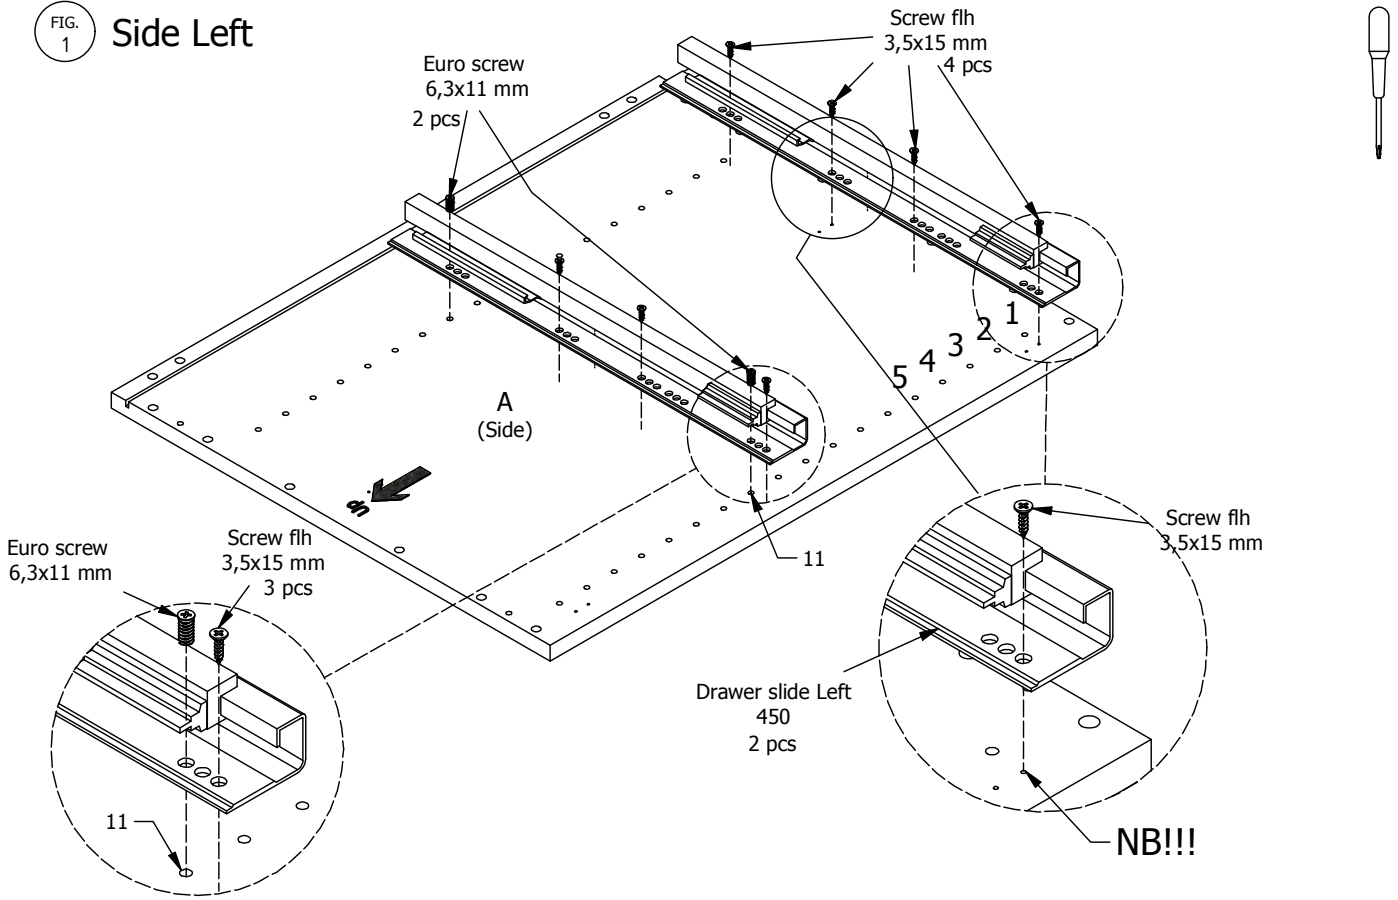

DBU6407

Sink cut out

BU51**,000 / 176

US6451,000 / KVIK

BP00265-BP00250-BP00340

FIG. 1 Side Left

FIG. 2 Side Right

FIG. 3