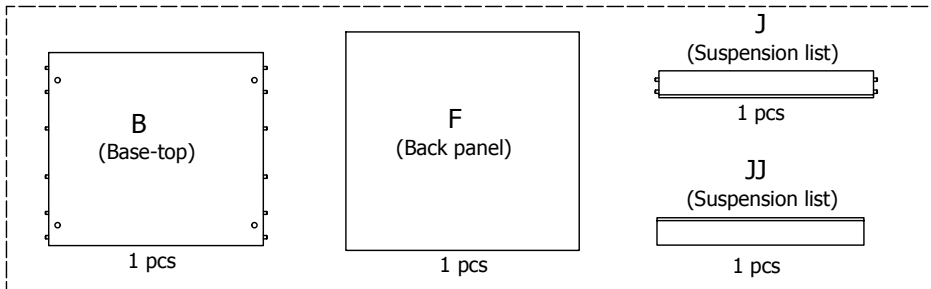

kvik

Check out easy
mounting of you bath

DBU6407

Sink cut out

BU51**,000 / 176

US6451,000 / KVIK