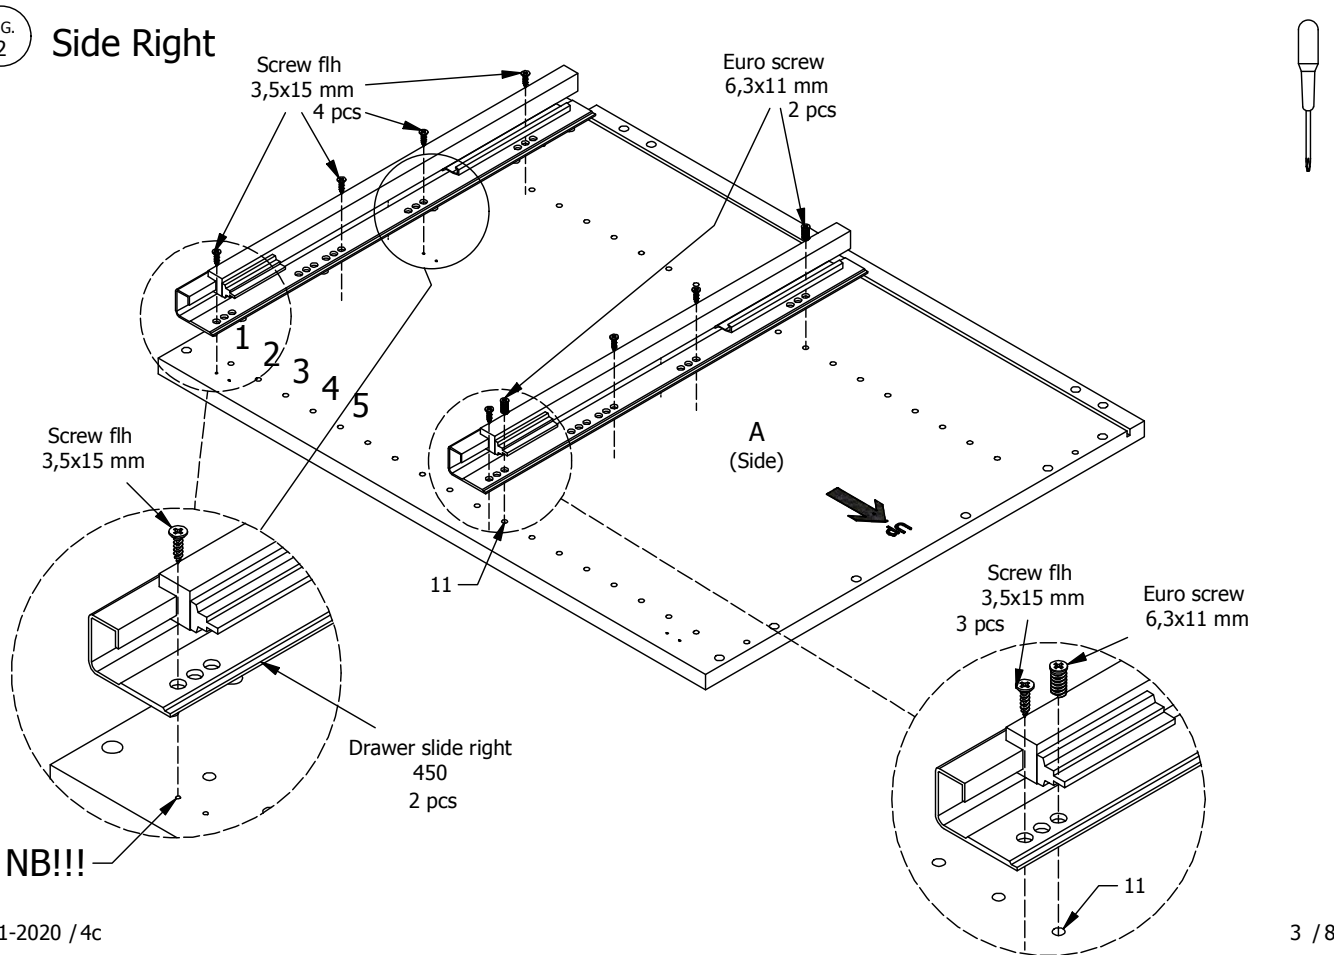

DBU6407

Sink cut out

BU51**,000 / 176

US6451,000 / KVIK

BP00260-BP00250-BP00340

FIG. 1 Side Left

FIG. 2 Side Right

FIG. 3