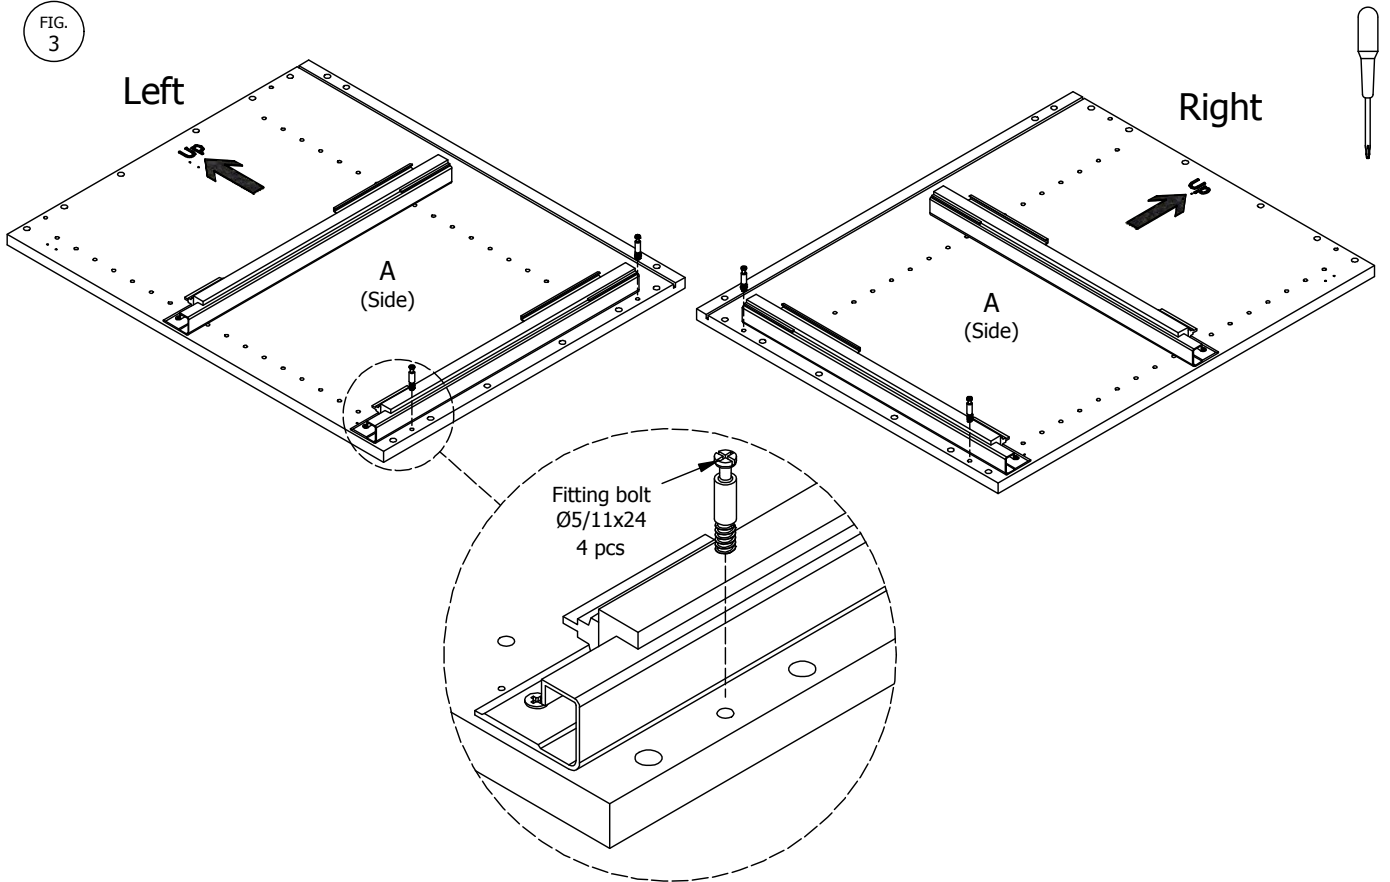

DBU6407

Sink cut out

BU51**,000 / 176

US6451,000 / KVIK

BP00260-BP00250-BP00340

FIG. 1 Side Left

FIG. 2 Side Right

FIG. 3