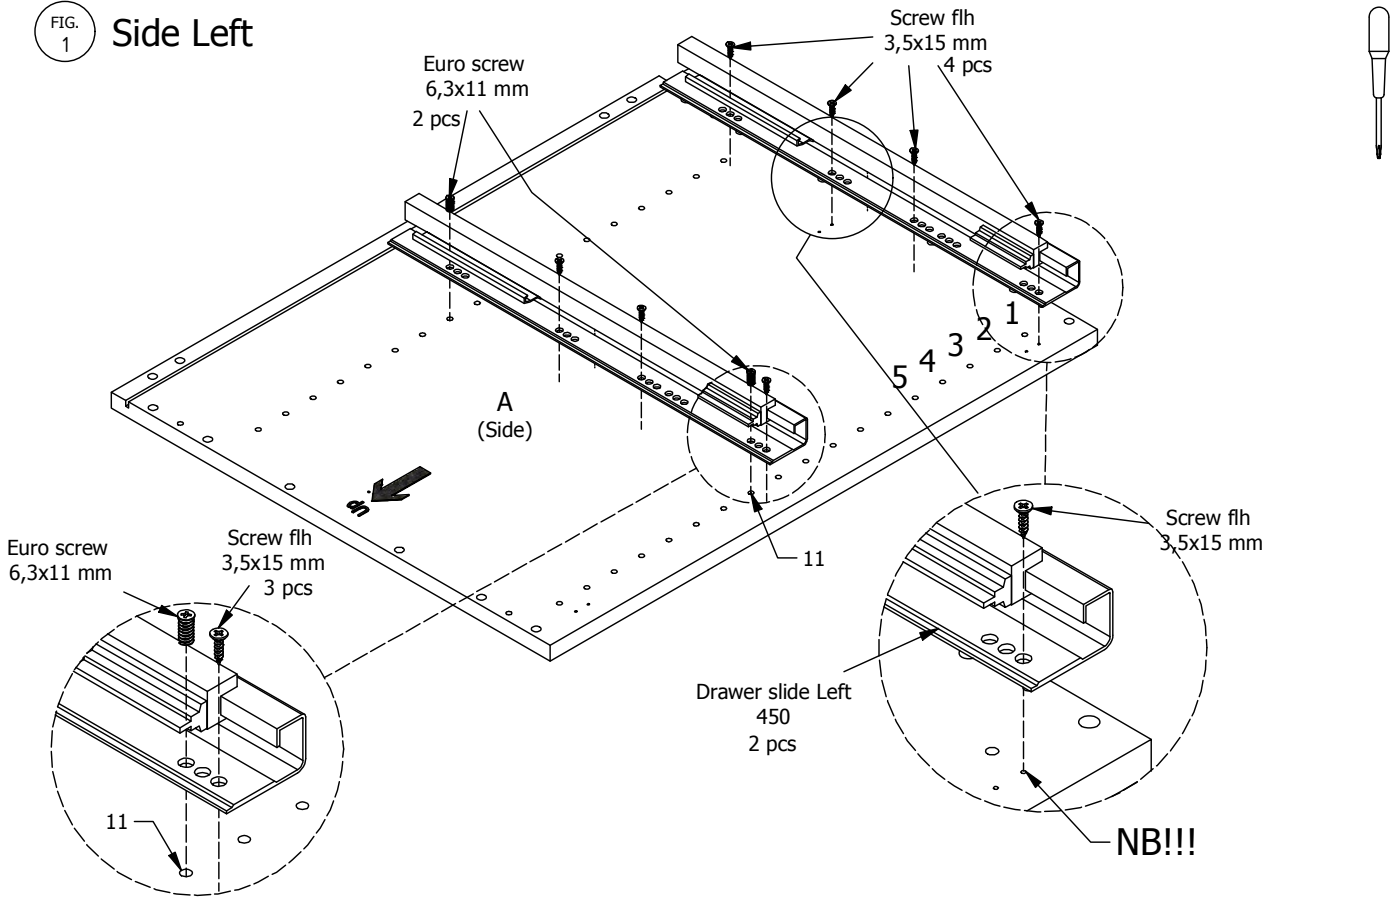

DBU6407

Sink cut out

BU51**,000 / 176

US6451,000 / KVIK

BP00260-BP00250-BP00340

FIG. 1 Side Left

FIG. 2 Side Right

FIG. 3