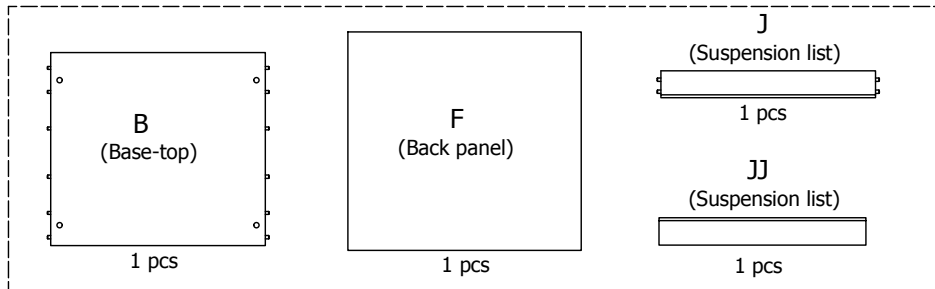

kvik

Check out easy
mounting of you bath

DBU6407

Sink cut out

BU51**,000 / 176