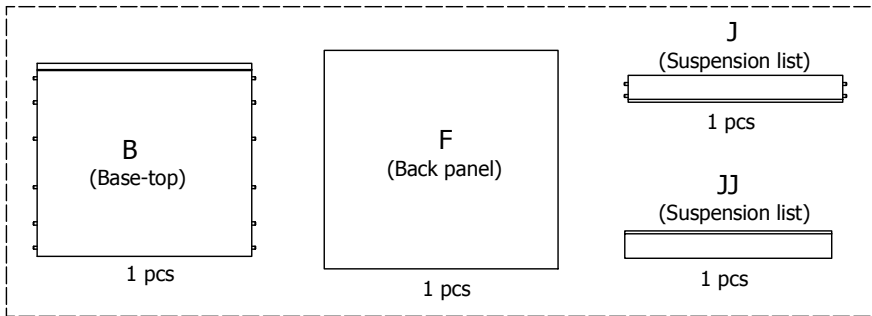

kvik

Check out easy
mounting of you bath

DBU6406

Sink cut out

BU51**,000 / 176

US6451,000 / KVIK