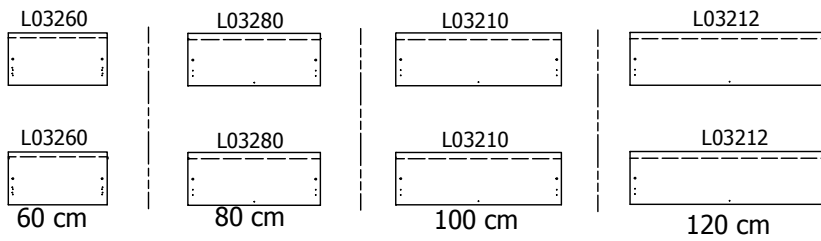

Front with integrated handle