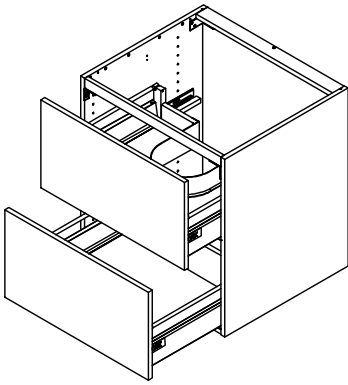

kvik

Check out easy mounting of you bath

DBU6406

Sink cut out

Front without integrated handle

Front with integrated handle

**kvik** 

Check out easy  
mounting of you bath

**DBU6406**

Sink cut out

BU51\*\*,000 / 176

US6451,000 / KVIK

BP00250-BP00265-BP00340

FIG. 1 Side Left

FIG. 2 Side Right

FIG. 3 Side Left