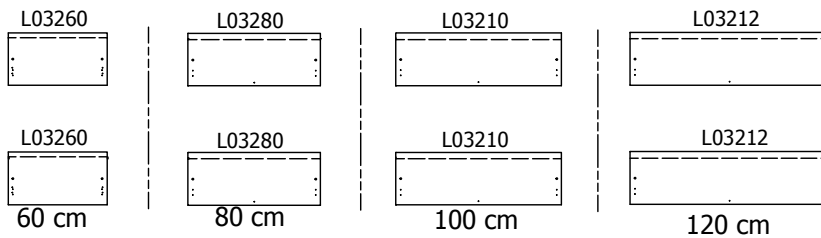

Front with integrated handle