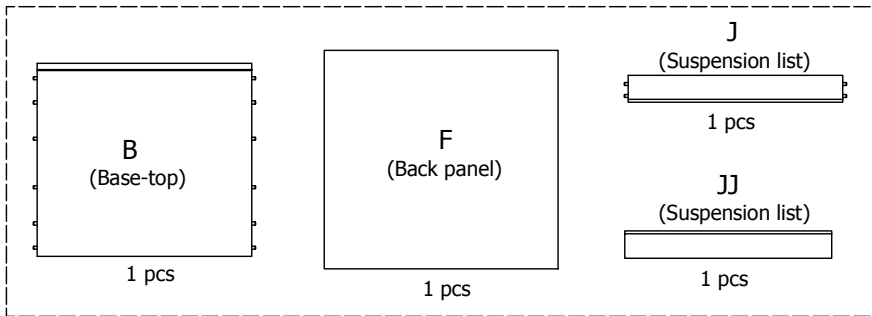

kvik

Check out easy
mounting of you bath

DBU6406

Sink cut out

BU51**,000 / 176

US6451,000 / KVIK