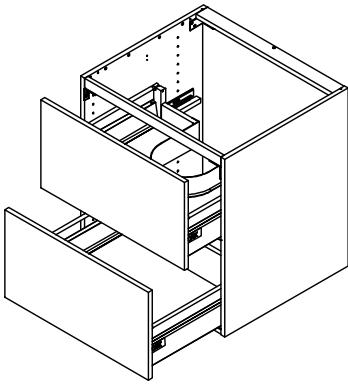

kvik

Check out easy mounting of you bath

DBU6406

Sink cut out

Front without integrated handle

Front with integrated handle

kvik 

Check out easy
mounting of you bath

DBU6406

Sink cut out

BU51**,000 / 176

US6451,000 / KVIK

BP00250-BP00260-BP00340

FIG. 1 Side Left

FIG. 2 Side Right

FIG. 3 Side Left