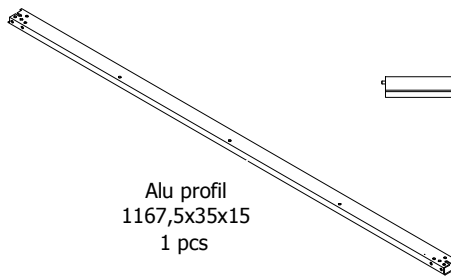

kvik

MDBU6405,120

BU5112,000

US6451,000

OR

Mounting plate
4 pcs

Hinge
107 degrees
4 pcs

Alu profil
1167,5x35x15
1 pcs