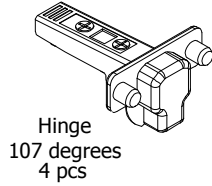

kvik

MDBU6405,120

BU5112,000

US6451,000

OR

Mounting plate
4 pcs

Hinge
107 degrees
4 pcs

Alu profil
1167,5x35x15
1 pcs