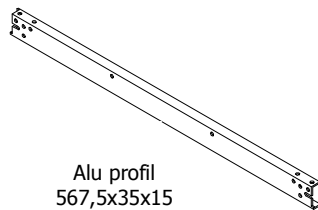

**kvik**

**MDBU6405,060**

**BU5160,000**

**US6451,000**

Mounting plate  
2 pcs

Hinge  
107 degrees  
2 pcs

Alu profil  
567,5x35x15  
1 pcs

**BP00260-BP00250-BP00340**