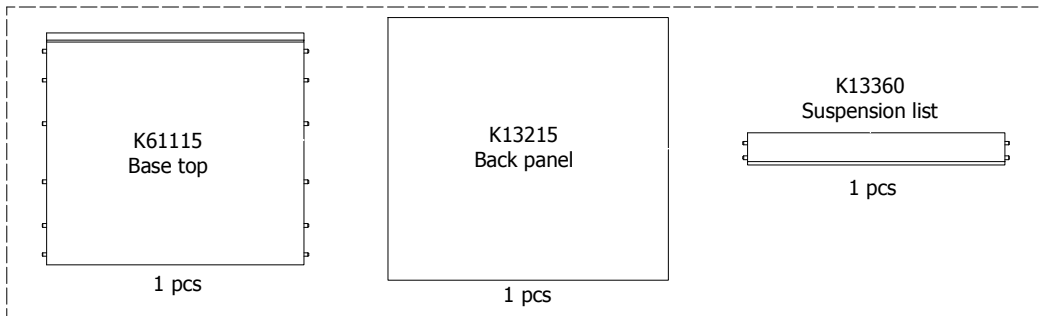

**kvik**

**MDBU6405,060**

**BU5160,000**

**US6451,000**

Mounting plate  
2 pcs

Hinge  
107 degrees  
2 pcs

Alu profil  
567,5x35x15  
1 pcs

**BP00260-BP00250-BP00340**