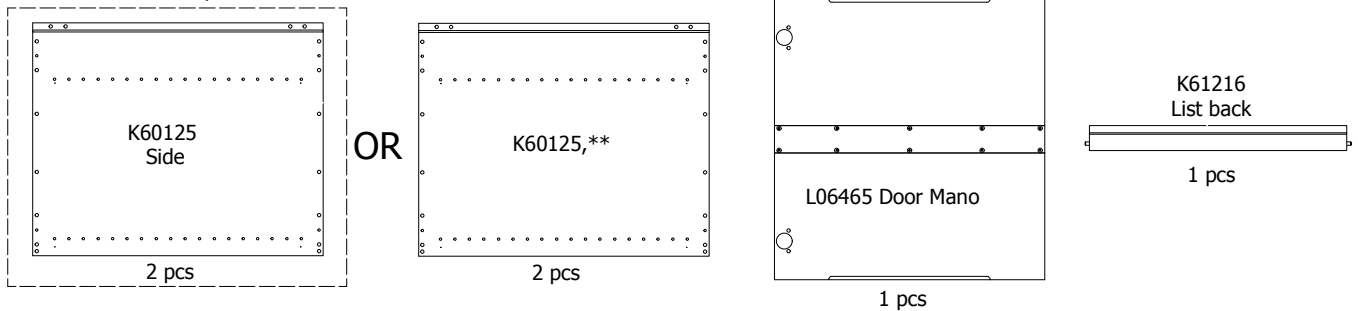

**kvik**

**MDBU6405,060**

**BU5160,000**

**US6451,000**

Mounting plate  
2 pcs

Hinge  
107 degrees  
2 pcs

Alu profil  
567,5x35x15  
1 pcs

**BP00260-BP00250-BP00340**