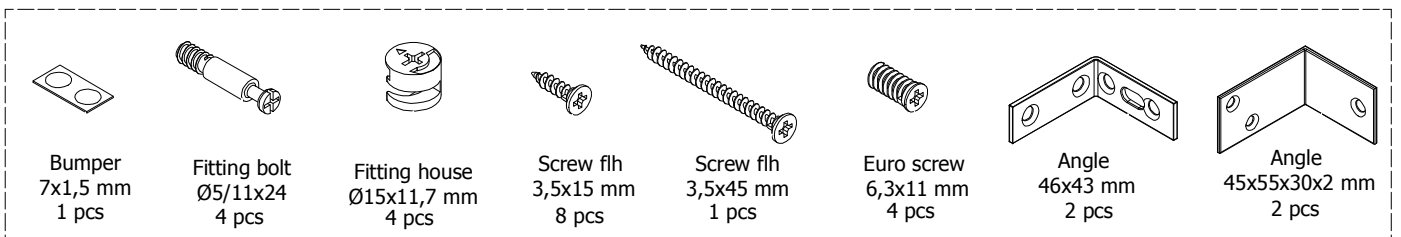

**kvik**

**MDBU6405,060**

**BU5160,000**

**US6451,000**

Mounting plate  
2 pcs

Hinge  
107 degrees  
2 pcs

Alu profil  
567,5x35x15  
1 pcs

**BP00260-BP00250-BP00340**