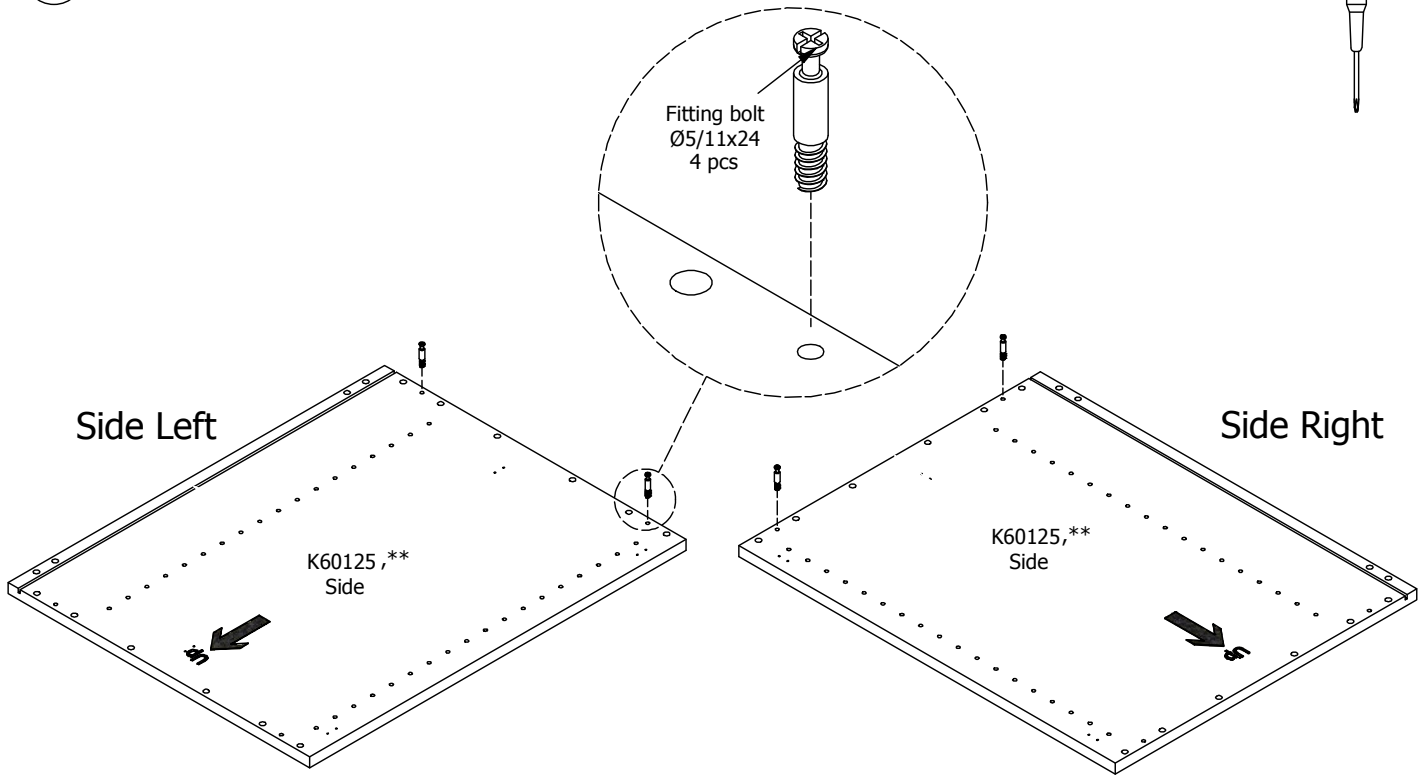

60 cm

Front with integrated handle

Left

L06562

60 cm

Right

L06561

60 cm

**kvik**

Check out easy  
mounting of your bath

**DBU6405**

Sink cut out

**BU5160,000 / 176**

**US6451,000 / KVIK**

**BP00260-BP00250-BP11400-BP00340**

FIG. 1