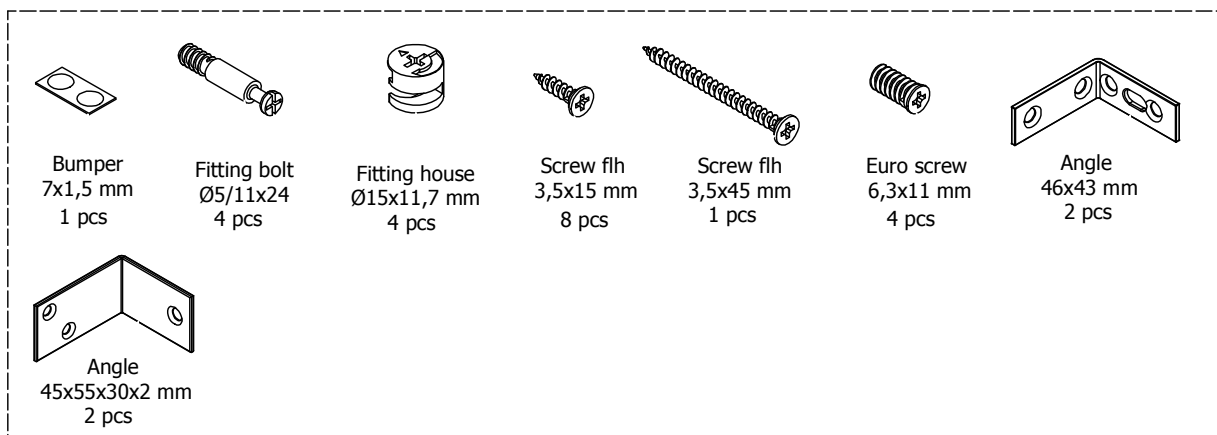

60 cm

Front with integrated handle

Left

L06562

60 cm

Right

L06561

60 cm

**kvik**

Check out easy  
mounting of your bath

**DBU6405**

Sink cut out

**BU5160,000 / 176**

**US6451,000 / KVIK**

**BP00260-BP00250-BP11400-BP00340**

FIG. 1