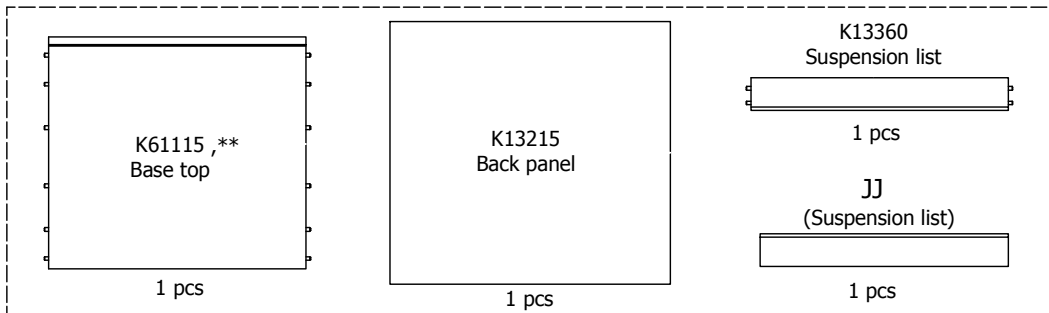

BU5160,000 / 176