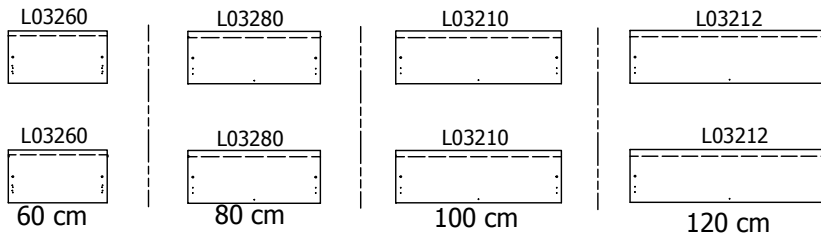

Front with integrated handle