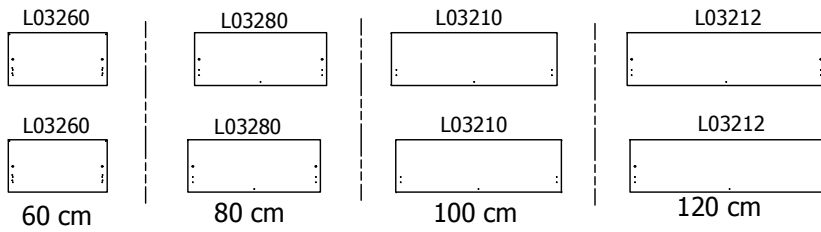

Front without integrated handle