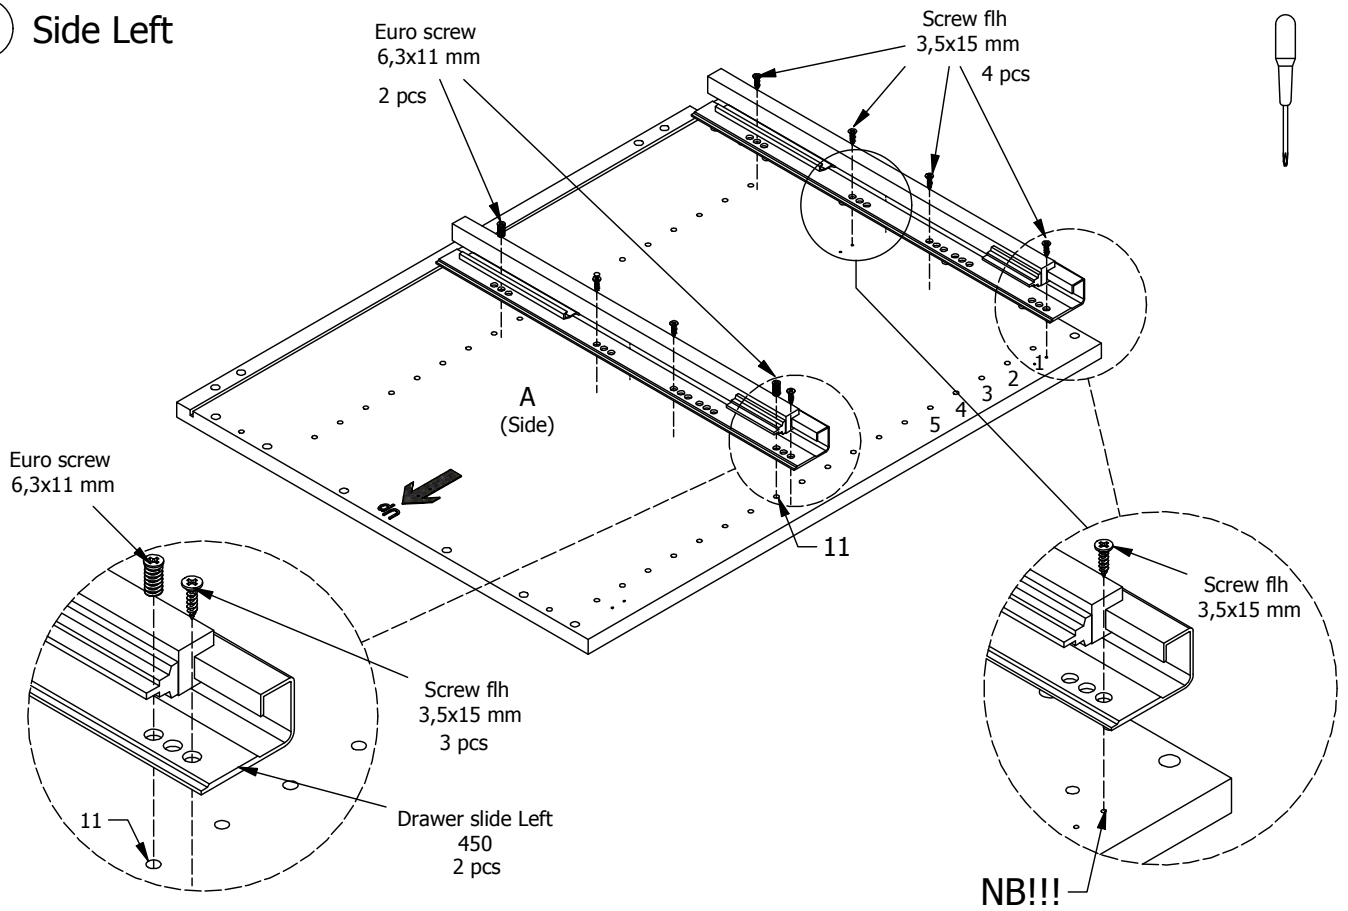

BU51**,000 / 176

US6451,000 / KVIK

Drawer slide Left
450
2 pcs

Drawer slide right
450
2 pcs

BP00265-BP00250

FIG. 1 Side Left

FIG. 2 Side Right

FIG. 3 Side Left