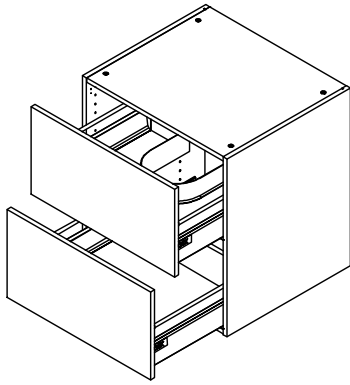

kvik

Check out easy
mounting of you bath

DBU6401

Front without integrated handle

Front with integrated handle

kvik

DBU6401

Check out easy
mounting of you bath

BU51**,000 / 176

US6451,000 / KVIK

Drawer slide Left
450
2 pcs

Drawer slide right
450
2 pcs

BP00265-BP00250

FIG. 1 Side Left

FIG. 2 Side Right

FIG. 3 Side Left