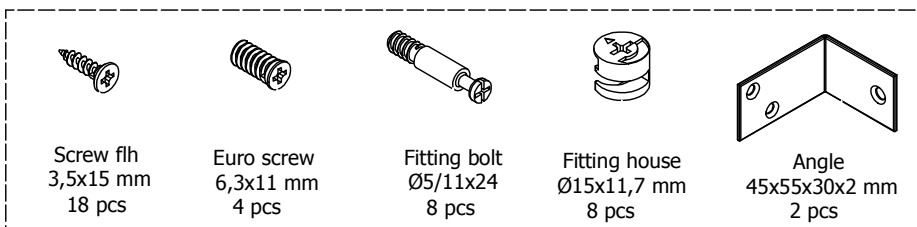

BU51**,000 / 176

US6451,000 / KVIK

Drawer slide Left
450
2 pcs

Drawer slide right
450
2 pcs

BP00265-BP00250

FIG. 1 Side Left

FIG. 2 Side Right

FIG. 3 Side Left