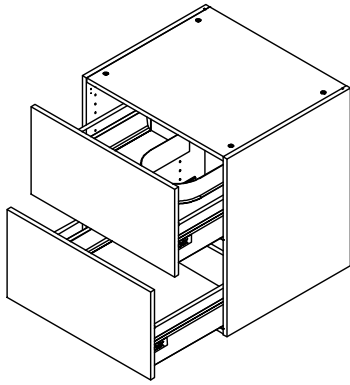

kvik

Check out easy
mounting of you bath

DBU6401

Front without integrated handle

Front with integrated handle

kvik 

DBU6401

Check out easy
mounting of you bath

BU51**,000 / 176

US6451,000 / KVIK

Drawer slide Left
450
2 pcs

Drawer slide right
450
2 pcs

BP00260-BP00250

FIG. 1 Side Left

FIG. 2 Side Right

FIG. 3 Side Left