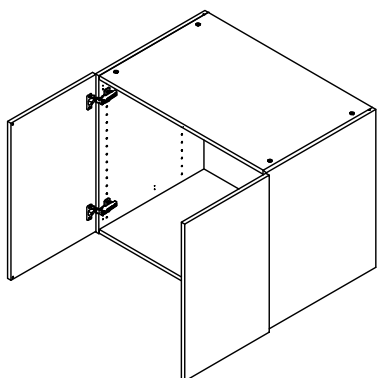

kvik

DBU6400

Check out easy
mounting of you bath

Front without integrated handle

Front with integrated handle

kvik

DBU6400

Check out easy
mounting of your bath

BU51**,000 / 176

US6451,000 / KVIK

BP00418
Hinge 107 degrees
4 pcs

BP00417
Mounting plate
4 pcs

BP00250-BP00260

FIG. 1

FIG. 2

FIG. 3