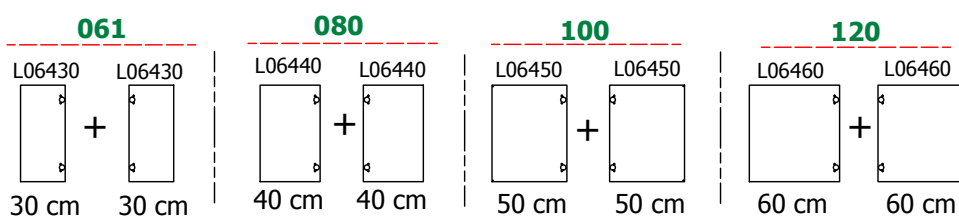

Front without integrated handle