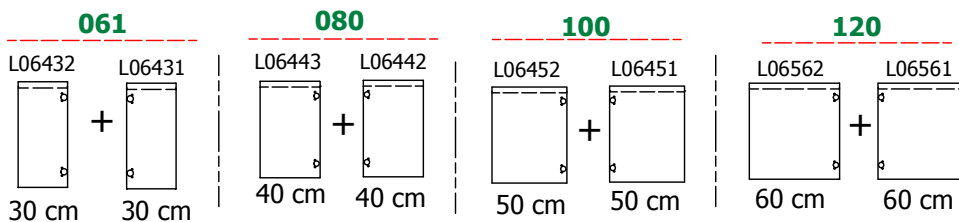

Front with integrated handle