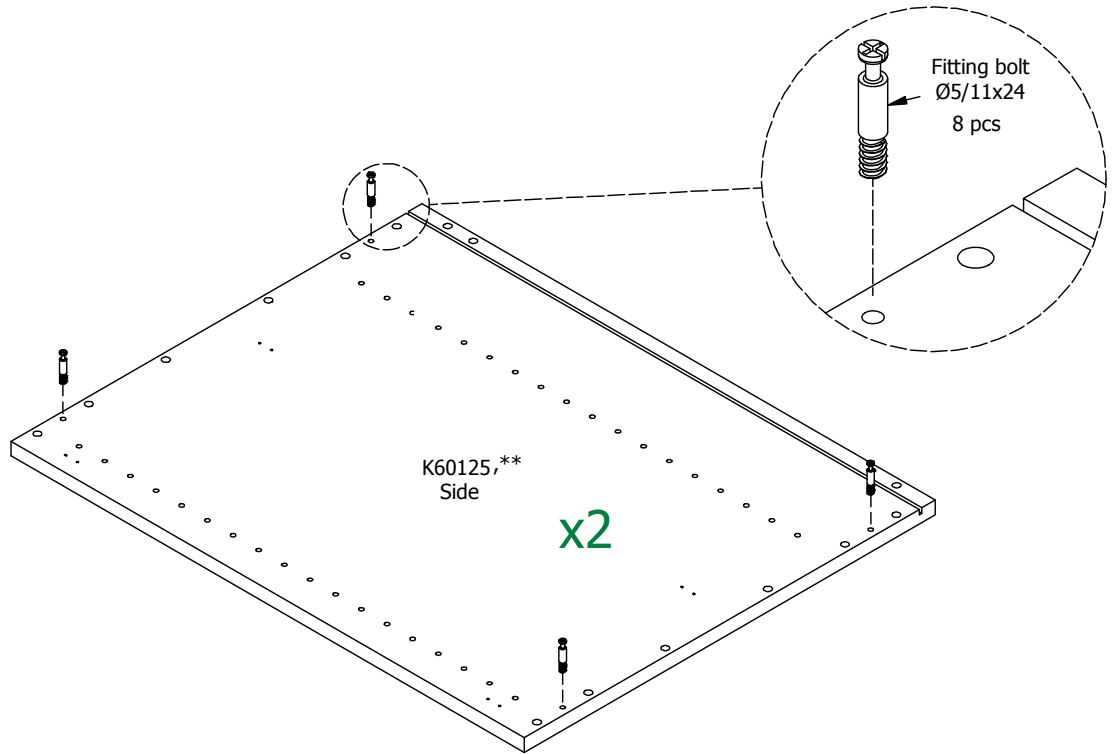

BU5160,000 / 176

US6451,000 / KVIK

BP00418
Hinge 107 degrees
2 pcs

BP00417
Mounting plate
2 pcs

BP00250-BP00260

FIG. 1

FIG. 2

FIG. 3