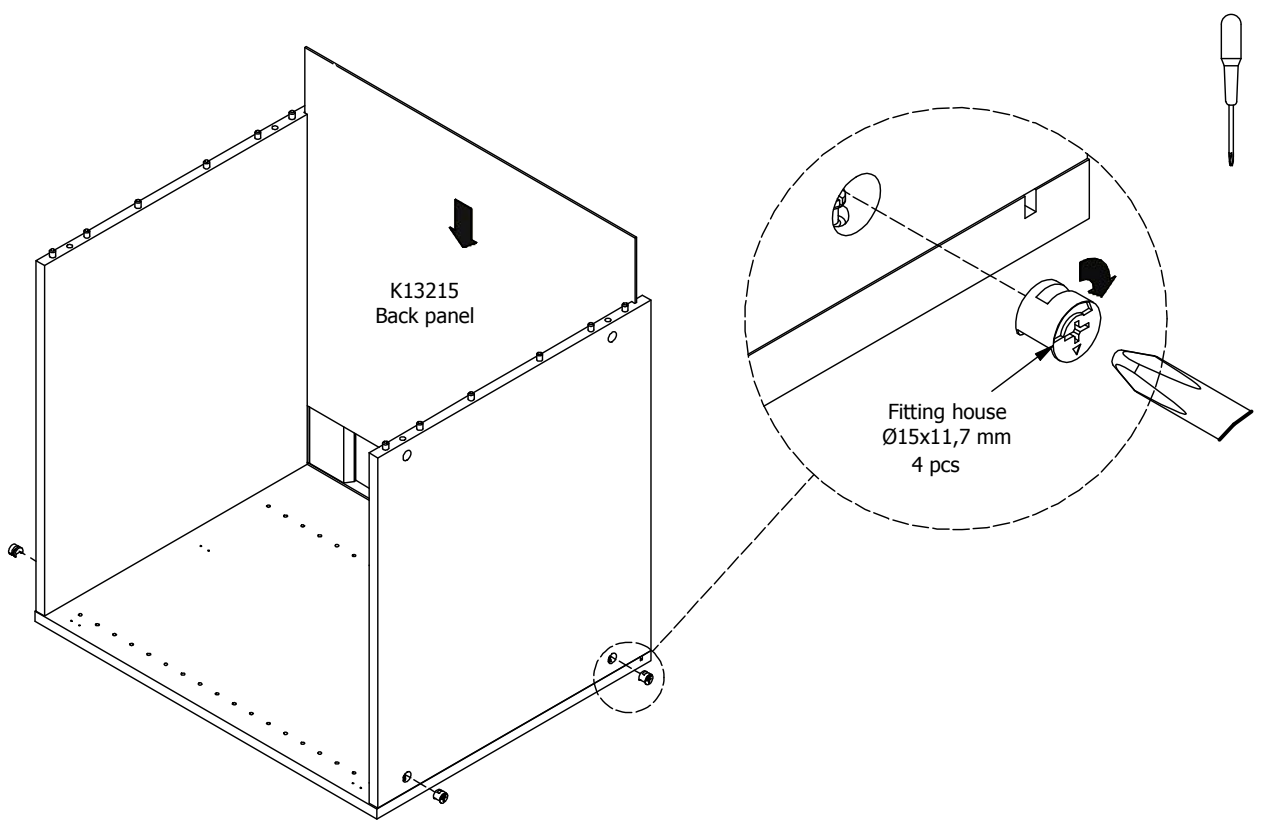

BU5160,000 / 176

US6451,000 / KVIK

BP00418
Hinge 107 degrees
2 pcs

BP00417
Mounting plate
2 pcs

BP00250-BP00260

FIG. 1

FIG. 2

FIG. 3