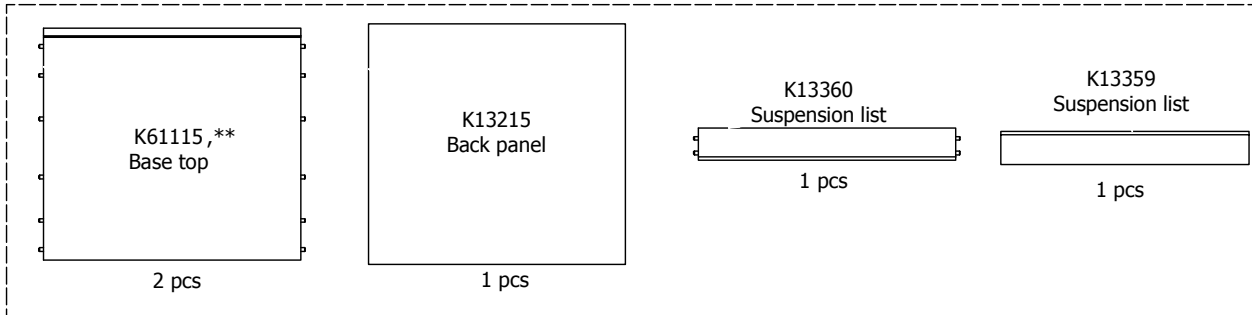

BU5160,000 / 176

US6451,000 / KVIK

BP00418
Hinge 107 degrees
2 pcs

BP00417
Mounting plate
2 pcs

BP00250-BP00260

FIG. 1

FIG. 2

FIG. 3