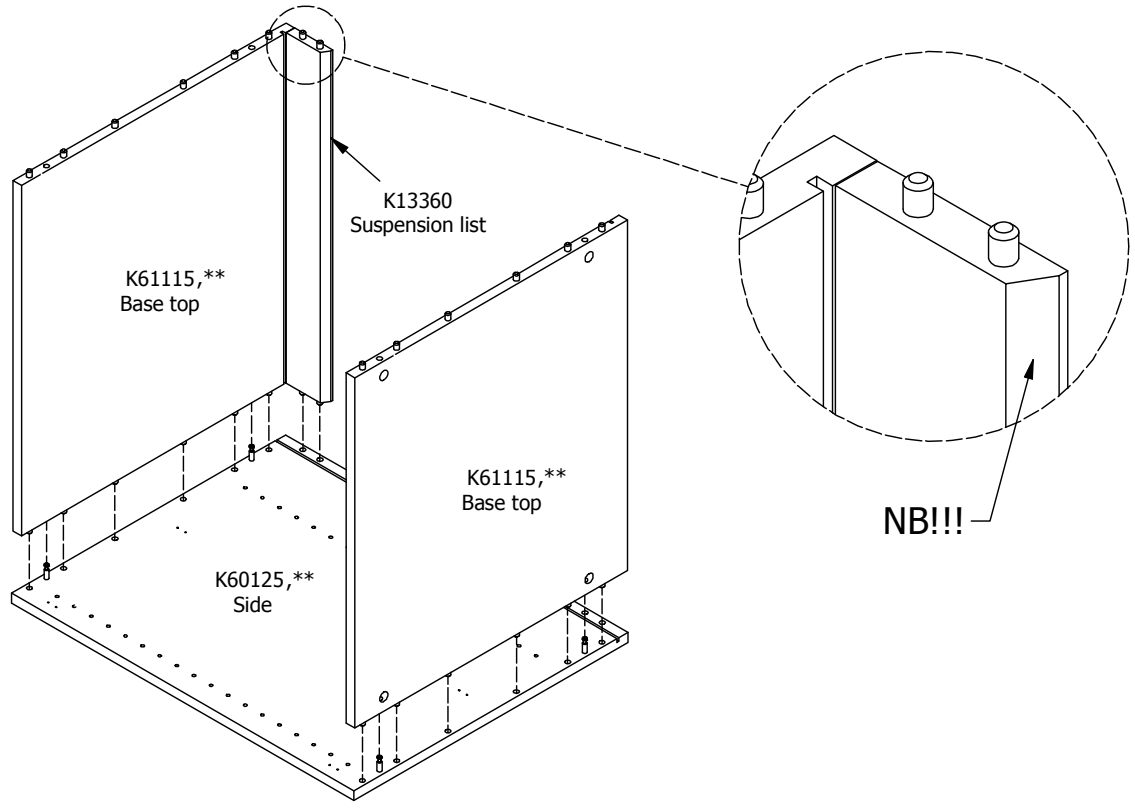

BU5160,000 / 176

US6451,000 / KVIK

BP00418
Hinge 107 degrees
2 pcs

BP00417
Mounting plate
2 pcs

BP00250-BP00260

FIG. 1

FIG. 2

FIG. 3