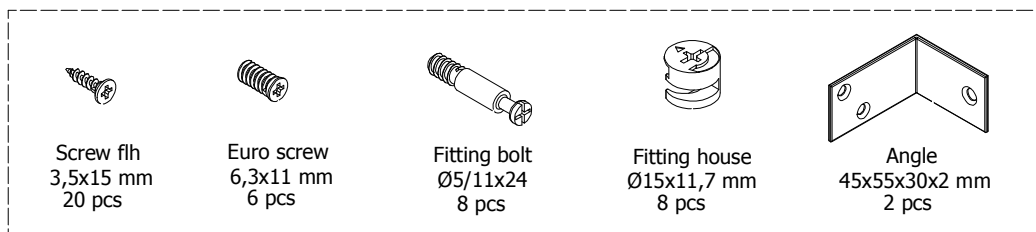

kvik 

DBU4822,120,228-229

BU5112,000

US4851,000

B4026

Drawer slide Left
450
2 pcs

Drawer slide right
450
2 pcs

BP00265-BP00250