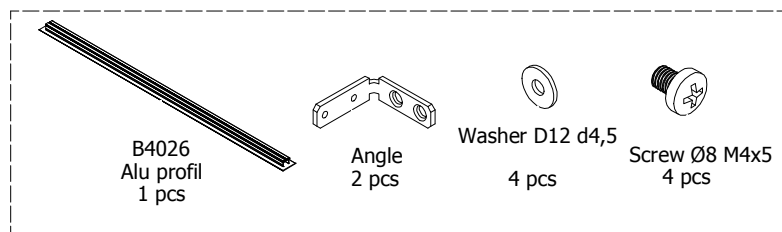

kvik 

DBU4822,120,228-229

BU5112,000

US4851,000

B4026

Drawer slide Left
450
2 pcs

Drawer slide right
450
2 pcs

BP00265-BP00250