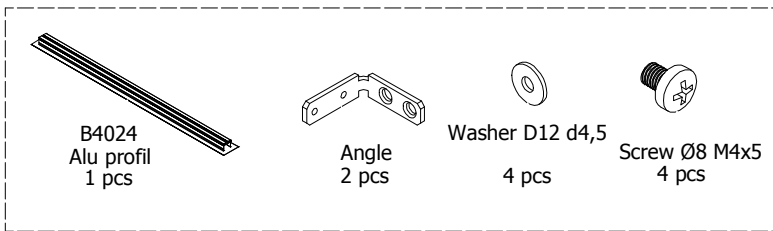

kvik 

DBU4822,080,228-229

BU5180,000

US4851,000

B4024

Drawer slide Left
450
2 pcs

Drawer slide right
450
2 pcs

BP00260-BP00250