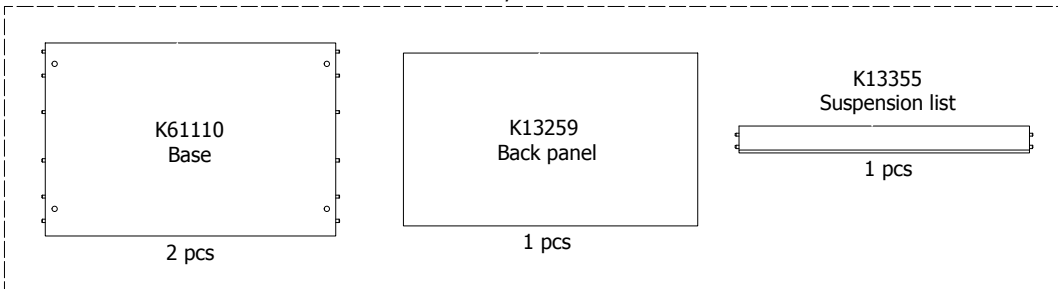

kvik 

DBU4822,080,228-229

BU5180,000

US4851,000

B4024

Drawer slide Left
450
2 pcs

Drawer slide right
450
2 pcs

BP00260-BP00250