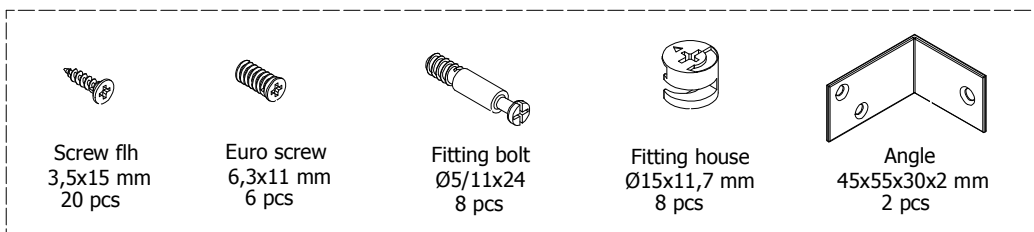

kvik 

DBU4822,080,228-229

BU5180,000

US4851,000

B4024

Drawer slide Left
450
2 pcs

Drawer slide right
450
2 pcs

BP00260-BP00250