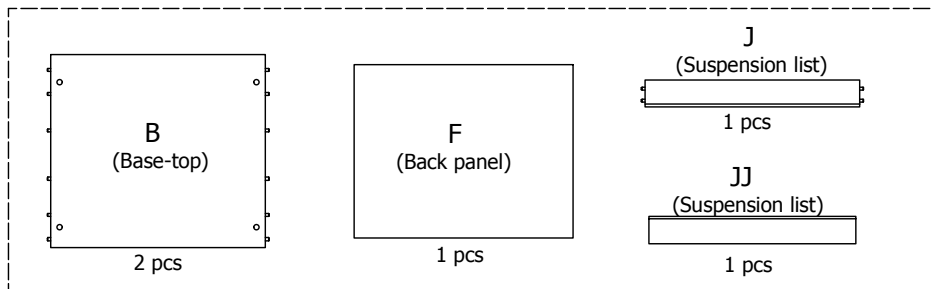

kvik

DBU4820

Check out easy
mounting of your bath

BU51**,000 / 176