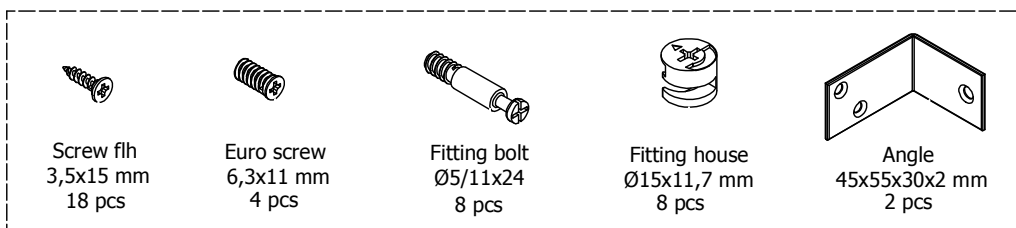

Front with integrated handle

L01630 	L01640 	L01660 	L01680 	L01610 	L01612 
L03230 	L03240 	L03260 	L03280 	L03210 	L03212 
30 cm	40 cm	60 cm	80 cm	100 cm	120 cm

**kvik** 

**DBU4820**

Check out easy  
mounting of your bath

BU51\*\*,000 / 176

US4851,000 / KVIK

Drawer slide Left  
450  
2 pcs

Drawer slide right  
450  
2 pcs

BP00265-BP00250

FIG. 1 Side Left

FIG. 2 Side Right

FIG. 3