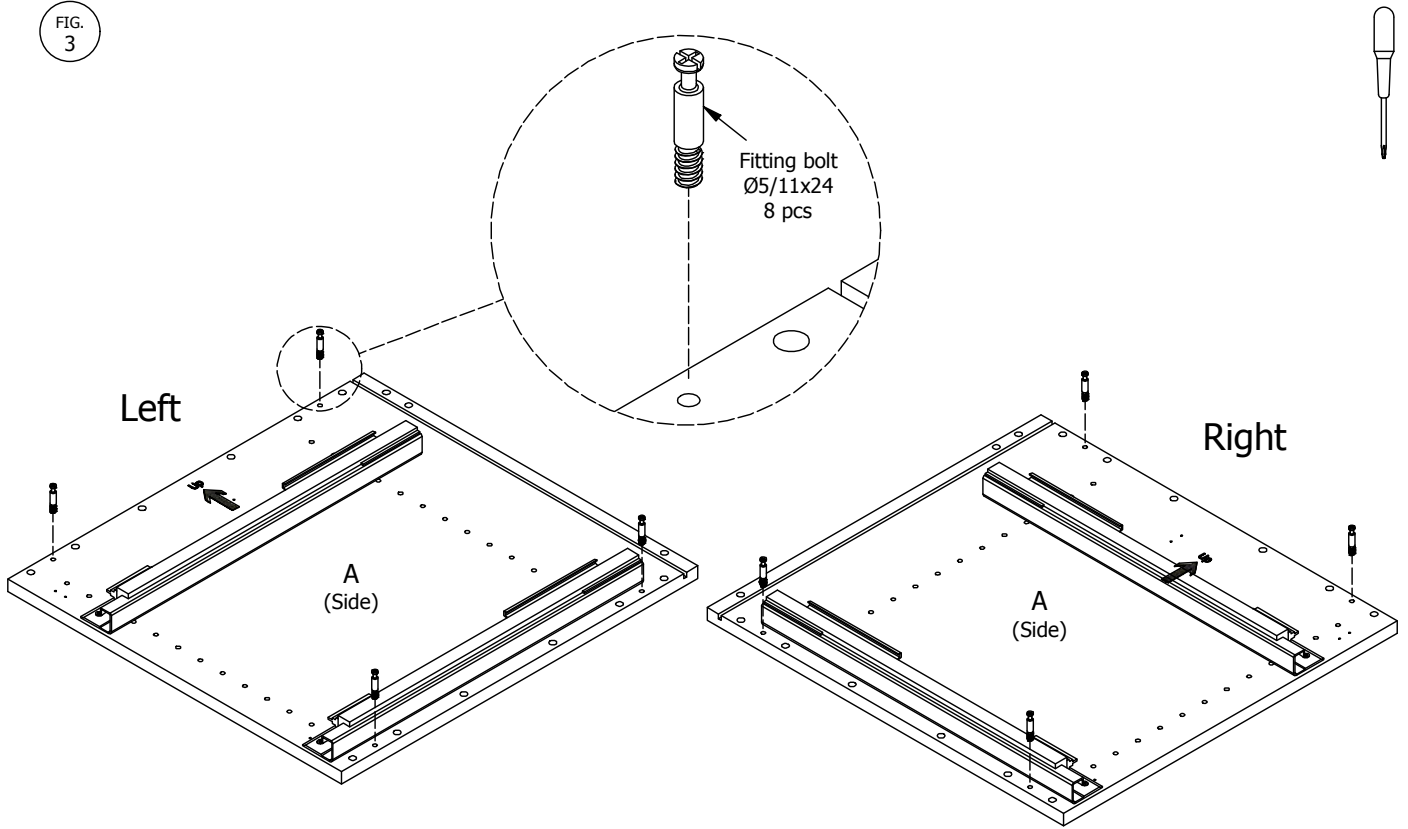

FIG. 2 Side Right

FIG.
5

FIG.
6

FIG. 3