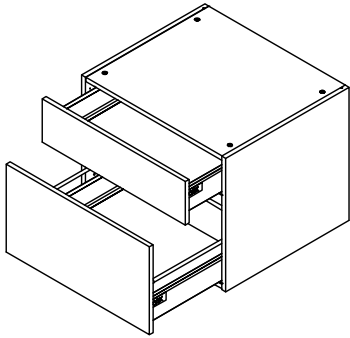

kvik

Check out easy mounting of you bath

DBU4820

Front without integrated handle

L01630 	L01640 	L01660 	L01680 	L01610 	L01612 
L03230 	L03240 	L03260 	L03280 	L03210 	L03212 
30 cm	40 cm	60 cm	80 cm	100 cm	120 cm

Front with integrated handle

L01630 	L01640 	L01660 	L01680 	L01610 	L01612 
L03230 	L03240 	L03260 	L03280 	L03210 	L03212 
30 cm	40 cm	60 cm	80 cm	100 cm	120 cm

**kvik** 

**DBU4820**

Check out easy  
mounting of your bath