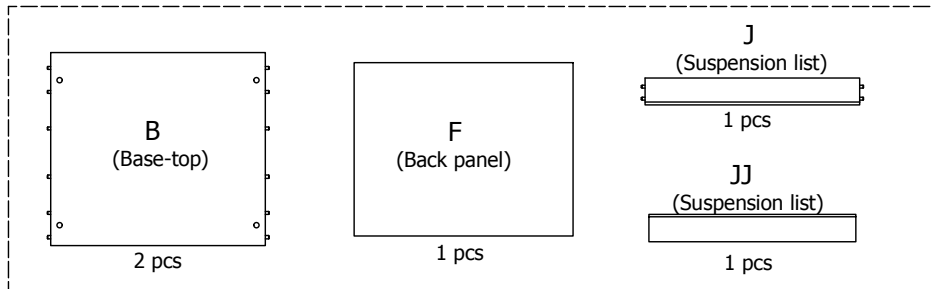

kvik

DBU4820

Check out easy
mounting of your bath

BU51**,000 / 176