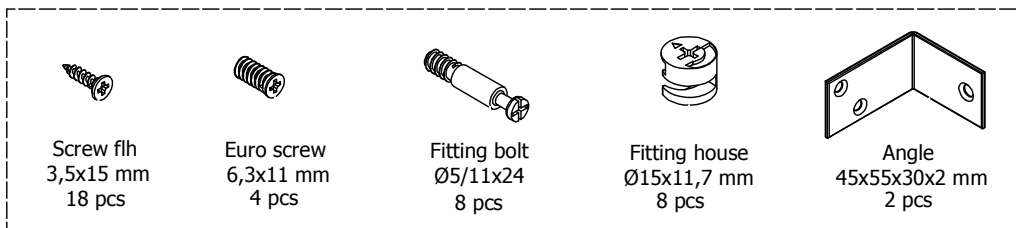

Front with integrated handle

L01630 	L01640 	L01660 	L01680 	L01610 	L01612 
L03230 	L03240 	L03260 	L03280 	L03210 	L03212 
30 cm	40 cm	60 cm	80 cm	100 cm	120 cm

**kvik** 

**DBU4820**

Check out easy  
mounting of your bath

BU51\*\*,000 / 176

US4851,000 / KVIK

Drawer slide Left  
450  
2 pcs

Drawer slide right  
450  
2 pcs

BP00260-BP00250

FIG. 1 Side Left

FIG. 2 Side Right

FIG. 3