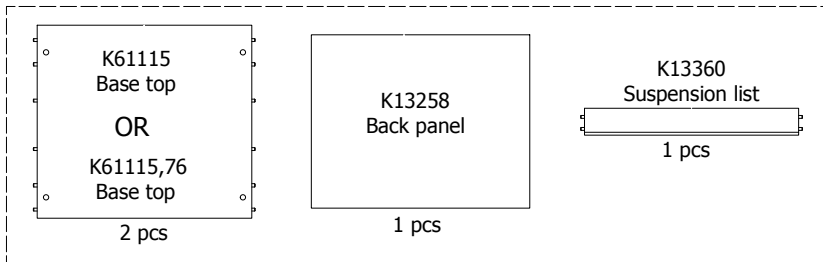

kvik 

DBU4813,060

BU5160,000 / 176

US4851,000 / KVIK

B4023

Drawer slide Left
450
2 pcs

Drawer slide right
450
2 pcs

BP00260-BP00250