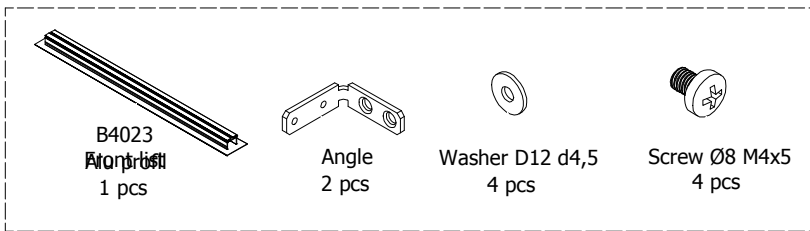

kvik 

DBU4813,060

BU5160,000 / 176

US4851,000 / KVIK

B4023

Drawer slide Left
450
2 pcs

Drawer slide right
450
2 pcs

BP00260-BP00250