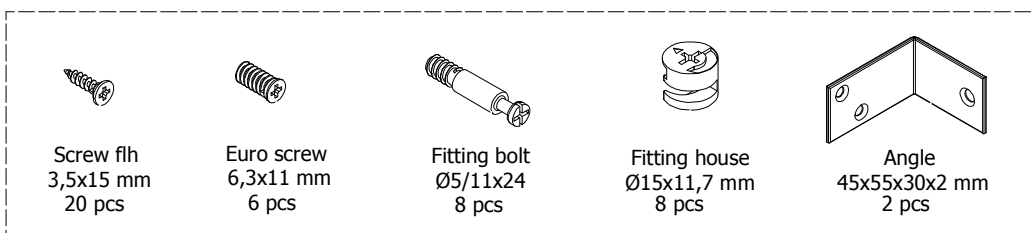

kvik 

DBU4813,060

BU5160,000 / 176

US4851,000 / KVIK

B4023

Drawer slide Left
450
2 pcs

Drawer slide right
450
2 pcs

BP00260-BP00250