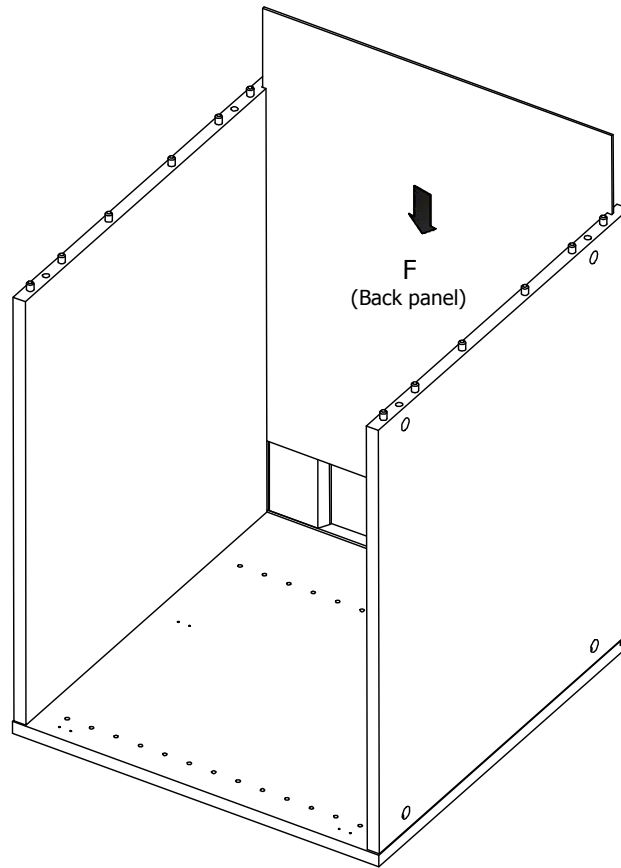

BU51\*\*,000 / 176

US4851,000 / KVIK

BP00417  
Mounting plate  
2 pcs

BP00418  
Hinge 107 degrees  
2 pcs

BP00260-BP00250

FIG. 1

FIG. 2

FIG. 3