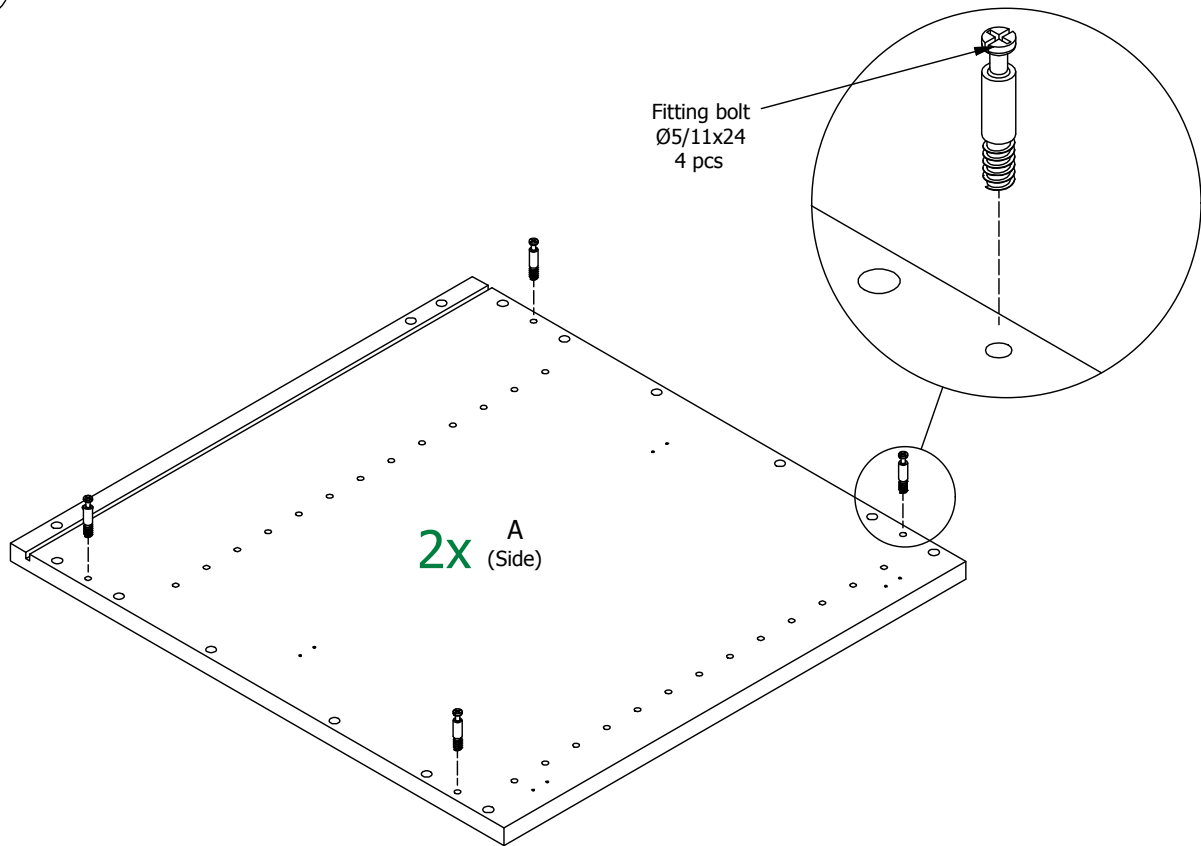

BU51\*\*,000 / 176

US4851,000 / KVIK

BP00417  
Mounting plate  
2 pcs

BP00418  
Hinge 107 degrees  
2 pcs

BP00260-BP00250

FIG. 1

FIG. 2

FIG. 3