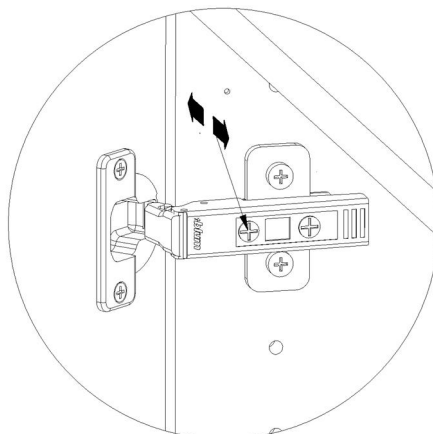

Adjustment