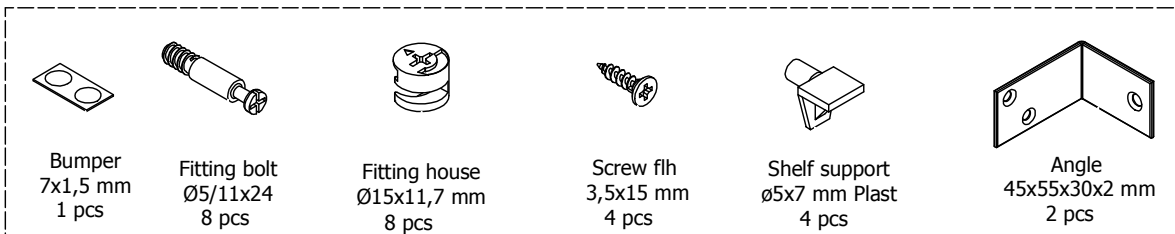

BU51\*\*,000 / 176

US4851,000 / KVIK

BP00417  
Mounting plate  
2 pcs

BP00418  
Hinge 107 degrees  
2 pcs

BP00260-BP00250

FIG. 1

FIG. 2

FIG. 3