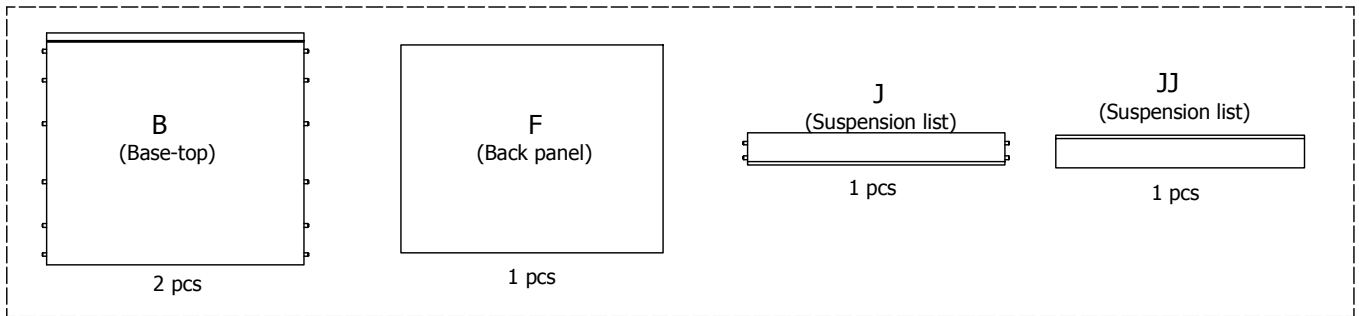

kvik

DBU4810

Check out easy
mounting of your bath

BU51**,000 / 176