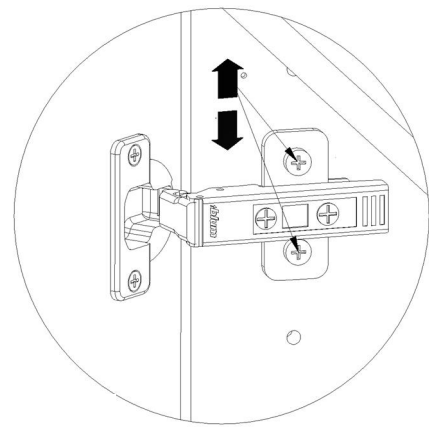

Adjustment