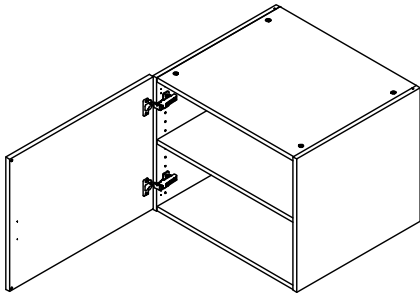

kvik

DBU4810

Check out easy  
mounting of you bath

Front without integrated handle

Front with integrated handle

**kvik**

**DBU4810**

Check out easy  
mounting of your bath

BU51\*\*,000 / 176

US4851,000 / KVIK

BP00417  
Mounting plate  
2 pcs

BP00418  
Hinge 107 degrees  
2 pcs

BP00260-BP00250

FIG. 1

FIG. 2

FIG. 3