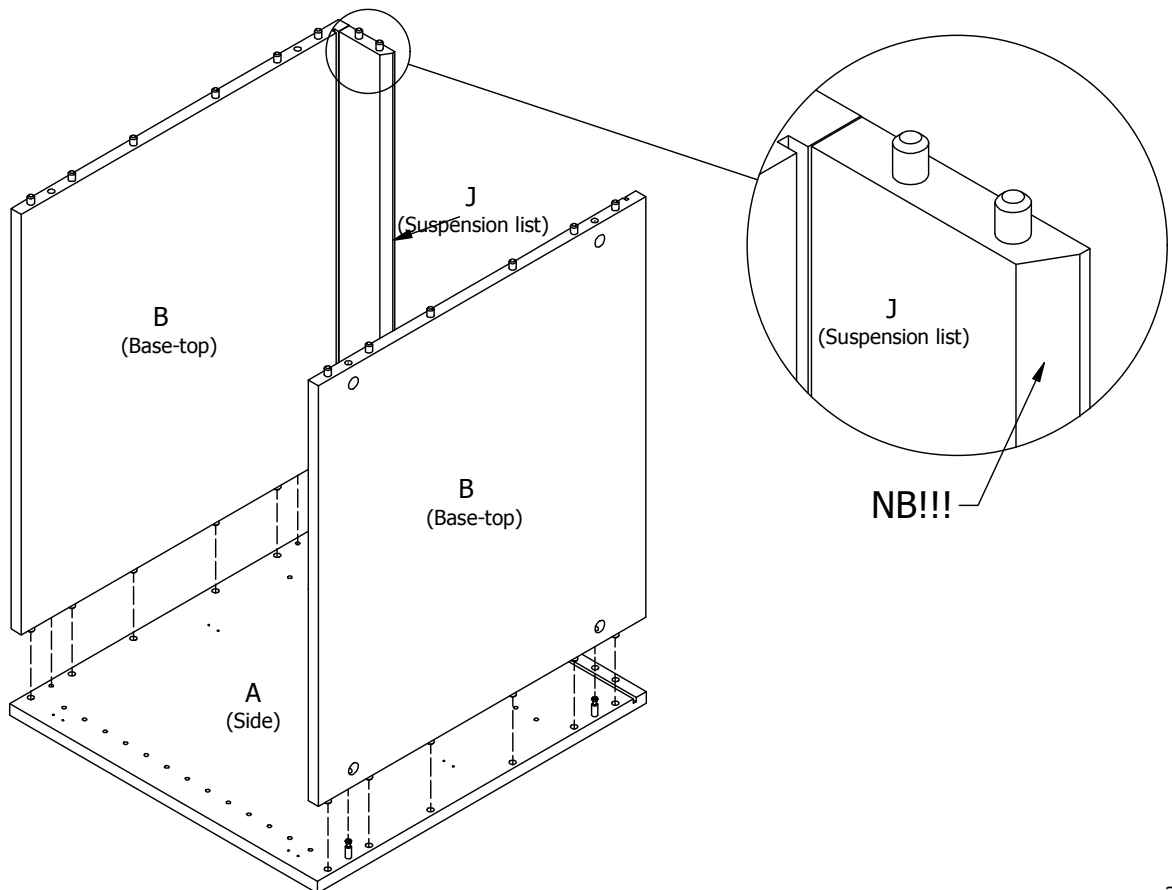

kvik

DBU4810

Check out easy  
mounting of you bath

Front without integrated handle

Front with integrated handle

**kvik**

**DBU4810**

Check out easy  
mounting of your bath

BU51\*\*,000 / 176

US4851,000 / KVIK

BP00417  
Mounting plate  
2 pcs

BP00418  
Hinge 107 degrees  
2 pcs

BP00260-BP00250

FIG. 1

FIG. 2

FIG. 3

FIG. 4

FIG. 5

FIG. 6

FIG.  
7

FIG.  
8

FIG. 9

FIG. 10

FIG. 11