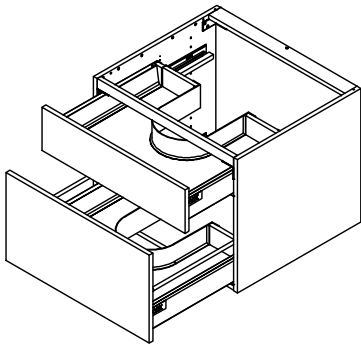

kvik

Check out easy mounting of you bath

DBU4807

Sink cut out

Front without integrated handle

Front with integrated handle

kvik

Check out easy
mounting of your bath

DBU4807

Sink cut out

BU51**,000 / 176

US4851,000 / KVIK

BP00265-BP00250-BP00340(x2)

FIG. 1 Side Left

FIG. 2 Side Left

FIG. 3 Side Right