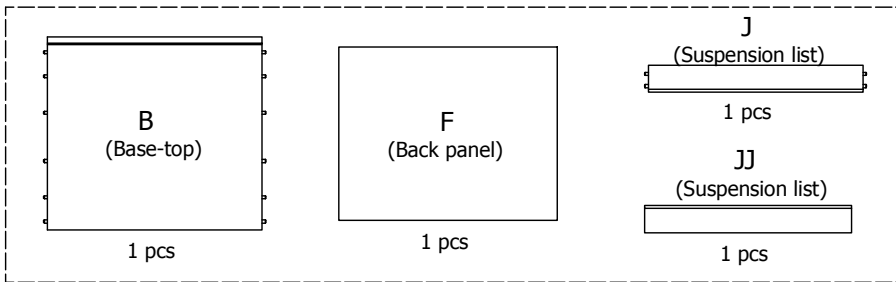

kvik

Check out easy
mounting of your bath

DBU4807

Sink cut out

BU51**,000 / 176

US4851,000 / KVIK