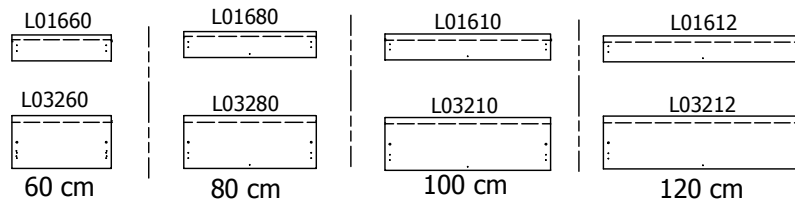

kvik

Check out easy mounting of you bath

DBU4807

Sink cut out

Front without integrated handle

Front with integrated handle

kvik

Check out easy
mounting of your bath

DBU4807

Sink cut out

BU51**,000 / 176

US4851,000 / KVIK

BP00265-BP00250-BP00340(x2)

FIG. 1 Side Left

FIG. 2 Side Left

FIG. 3 Side Right